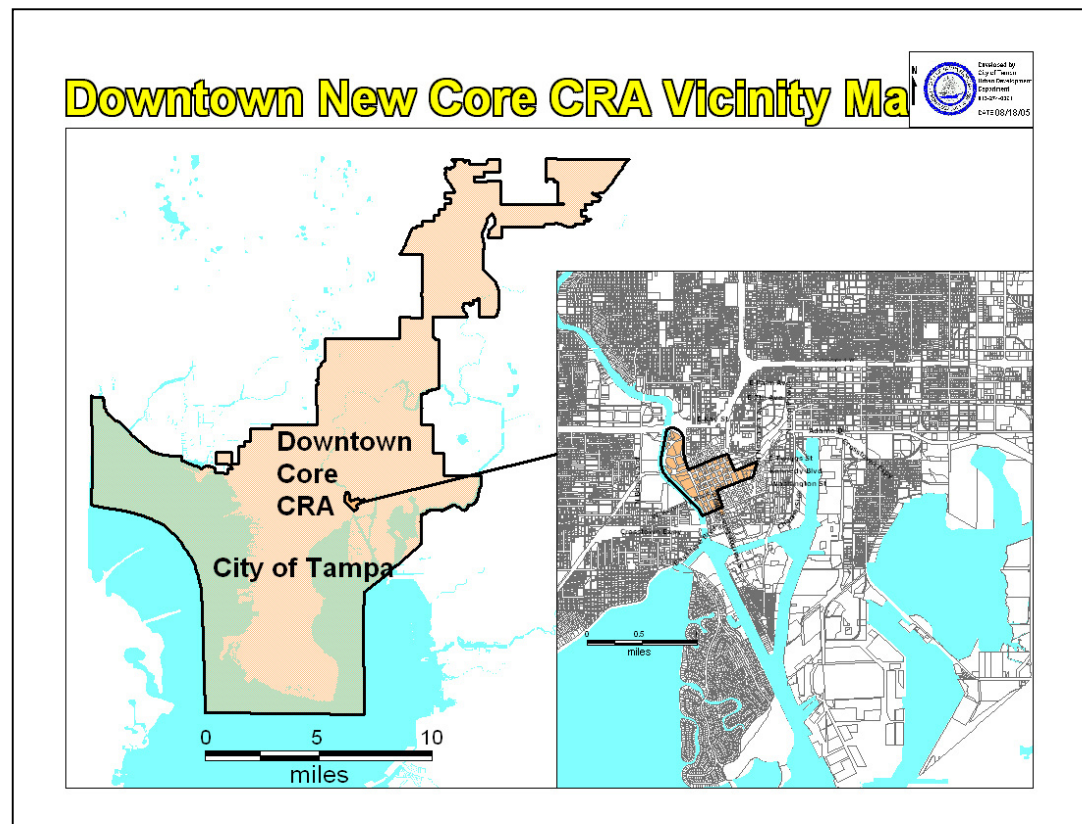

Channel District CRA Vicinity Map

Channel District CRA

The Tampa Riverwalk

opening the river to the people

Ybor CRA 1 Vicinity Map

Ybor CRA 2 Vicinity Map

Central Park Proposed CRA

Developed by
City of Tampa
Urban Development
Department
E-3-274-8001
DATE: 11/15/05

Old Police Site CRA Vicinity Map