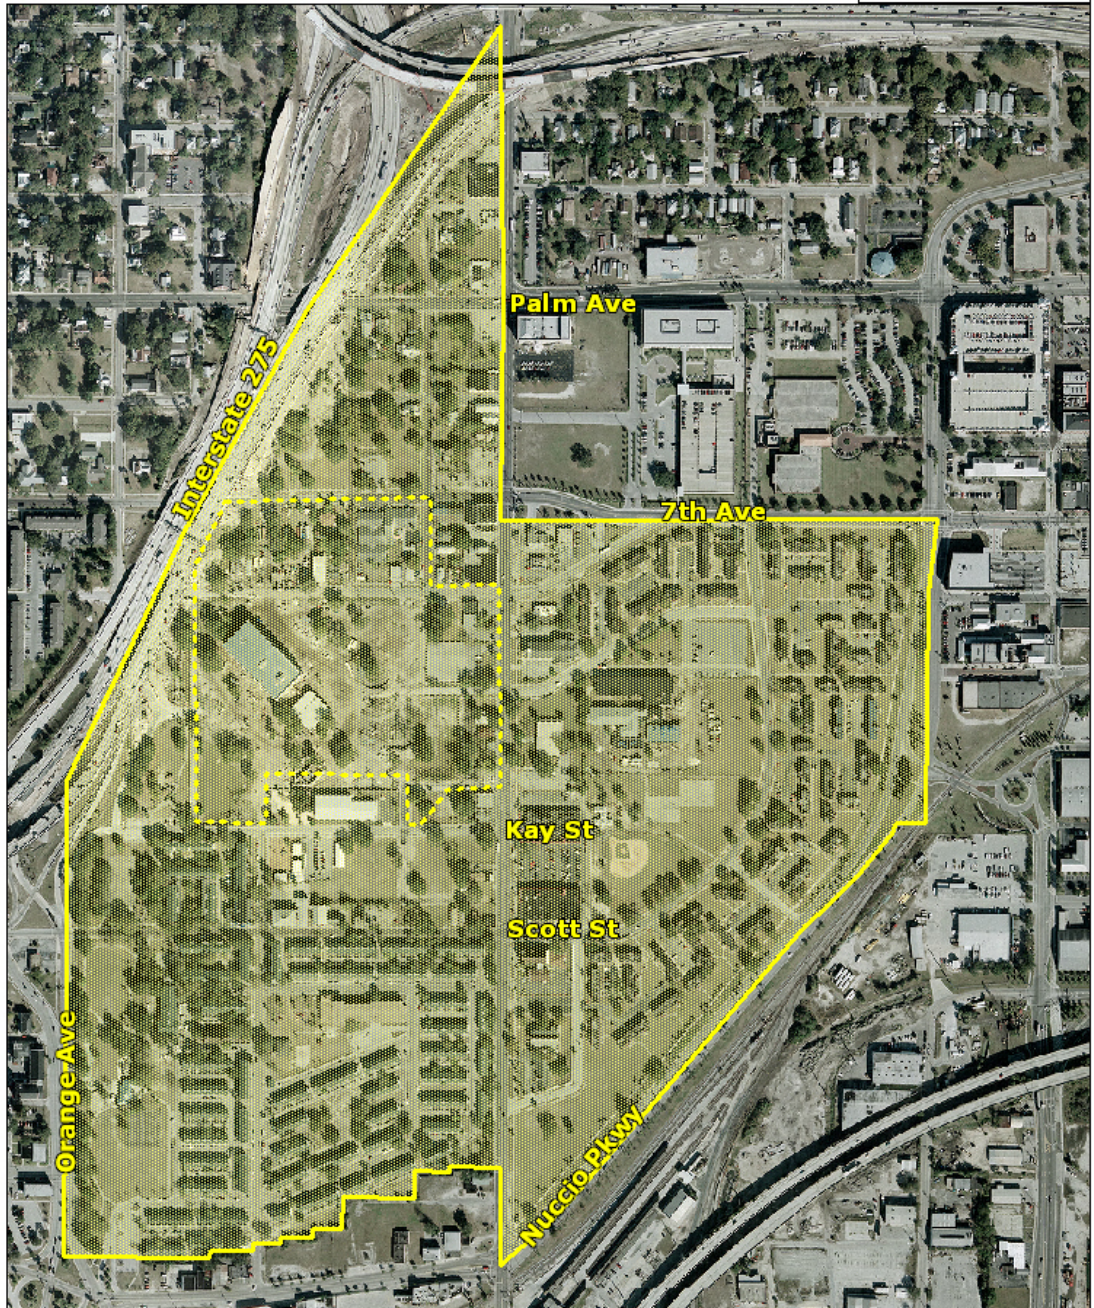

Channel District CRA Vicinity Map

Channel District CRA

The Tampa Riverwalk

opening the river to the people

Ybor CRA 1 Vicinity Map

Ybor CRA 2 Vicinity Map

Central Park Proposed CRA

Developed by
City of Tampa
Urban Development
Department
E-3-274-8001
DATE: 11/15/05

Old Police Site CRA Vicinity Map