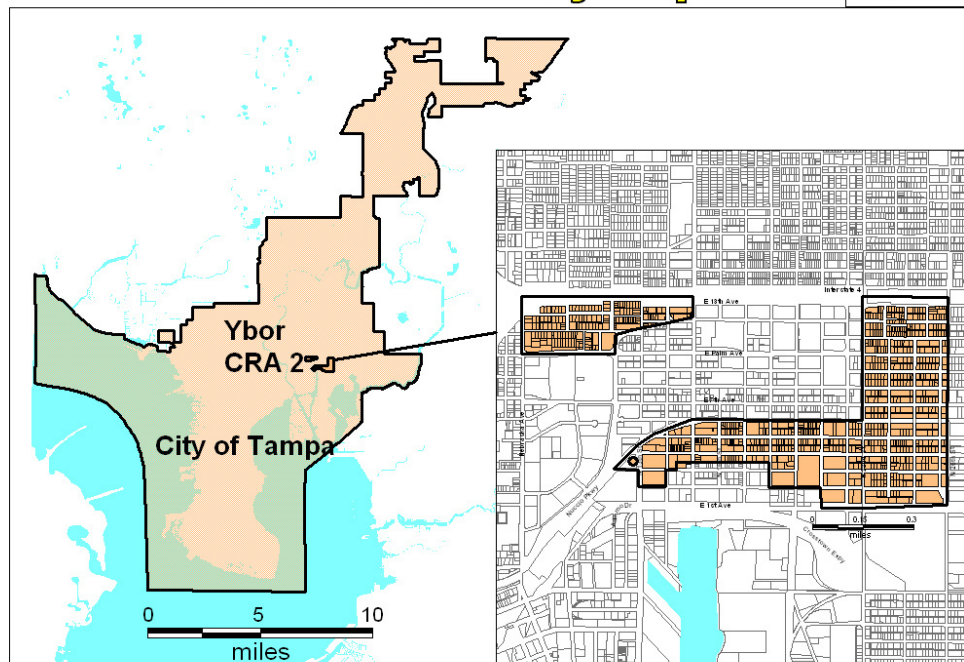

Channel District CRA Vicinity Map

Channel District CRA

The Tampa Riverwalk

opening the river to the people

Ybor CRA 1 Vicinity Map

Ybor CRA 2 Vicinity Map

Central Park Proposed CRA

Developed by
City of Tampa
Urban Development
Department
E-3-274-8001
DATE: 11/15/05

Old Police Site CRA Vicinity Map