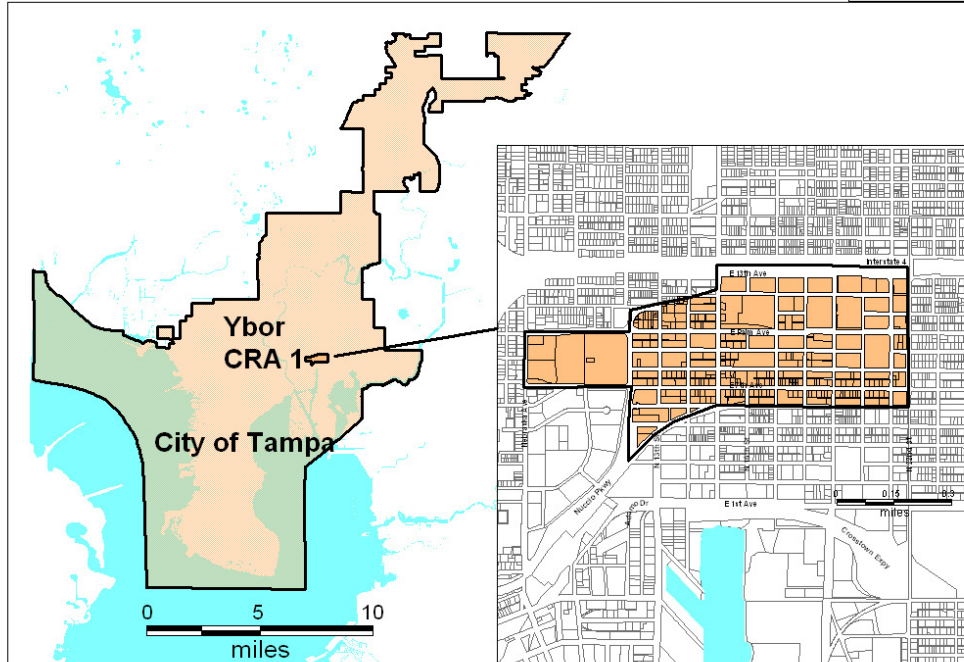

Channel District CRA Vicinity Map

Channel District CRA

The Tampa Riverwalk

opening the river to the people

Ybor CRA 1 Vicinity Map

Ybor CRA 2 Vicinity Map

Central Park Proposed CRA

Developed by
City of Tampa
Urban Development
Department
E-3-274-8001
DATE: 11/15/05

Old Police Site CRA Vicinity Map