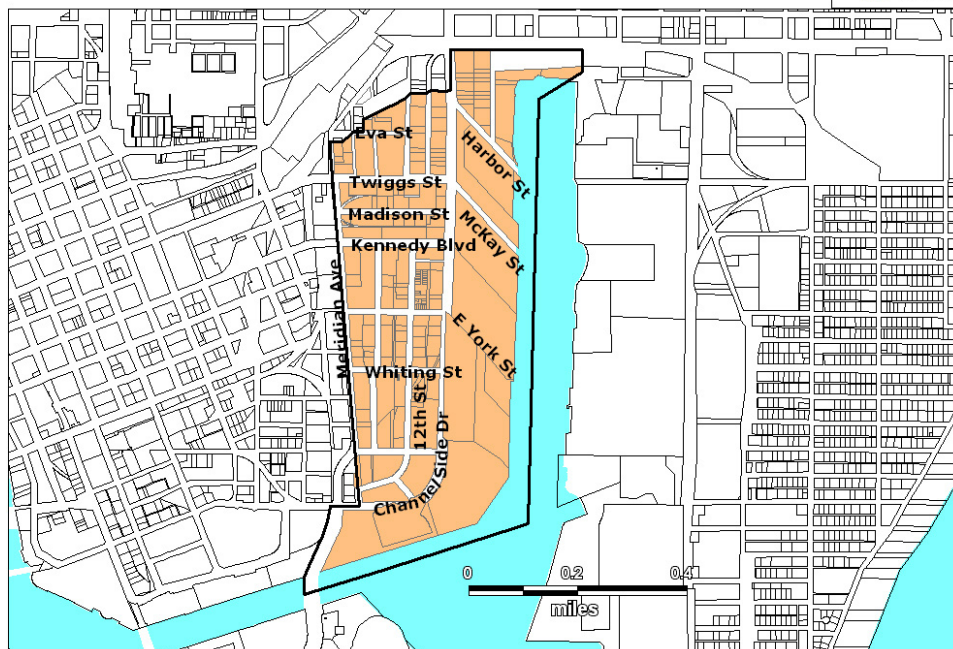

Channel District CRA Vicinity Map

Channel District CRA

The Tampa Riverwalk

opening the river to the people

Ybor CRA 1 Vicinity Map

Ybor CRA 2 Vicinity Map

Central Park Proposed CRA

Developed by
City of Tampa
Urban Development
Department
E-3-274-8001
DATE: 11/15/05

Old Police Site CRA Vicinity Map