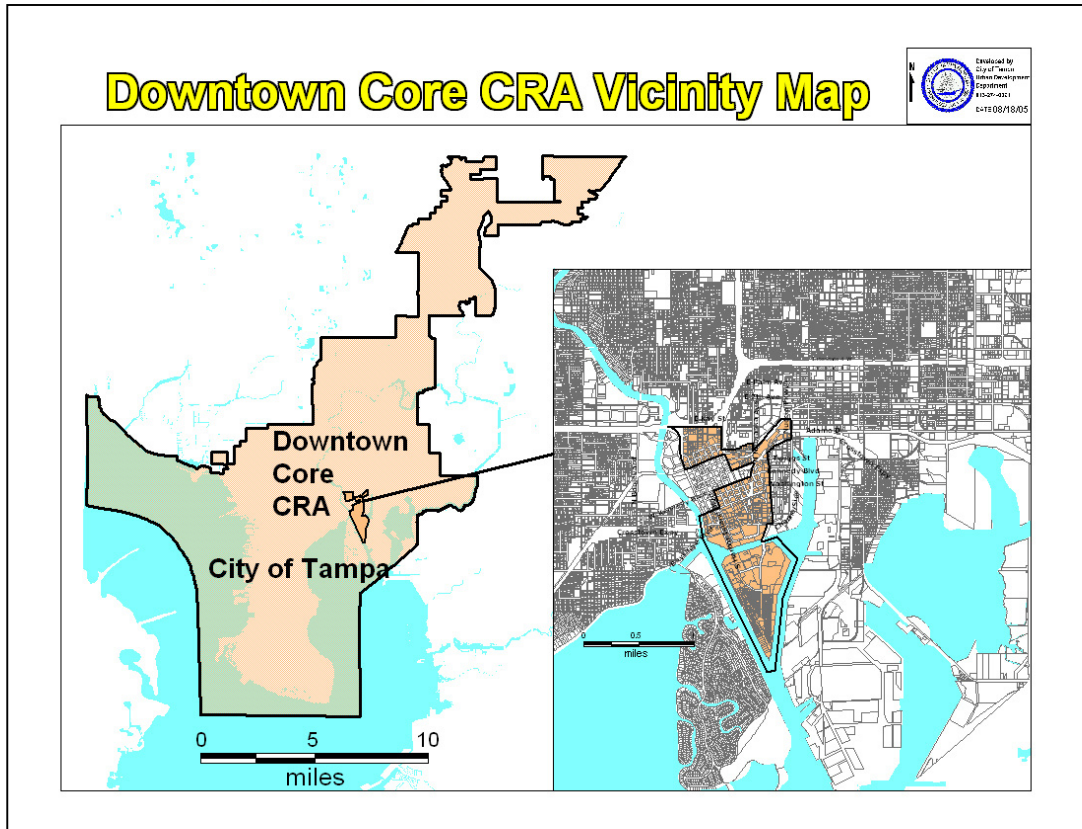

Channel District CRA Vicinity Map

Channel District CRA

The Tampa Riverwalk

opening the river to the people

Ybor CRA 1 Vicinity Map

Ybor CRA 2 Vicinity Map

Central Park Proposed CRA

Developed by
City of Tampa
Urban Development
Department
E-3-274-8001
DATE: 11/15/05

Old Police Site CRA Vicinity Map