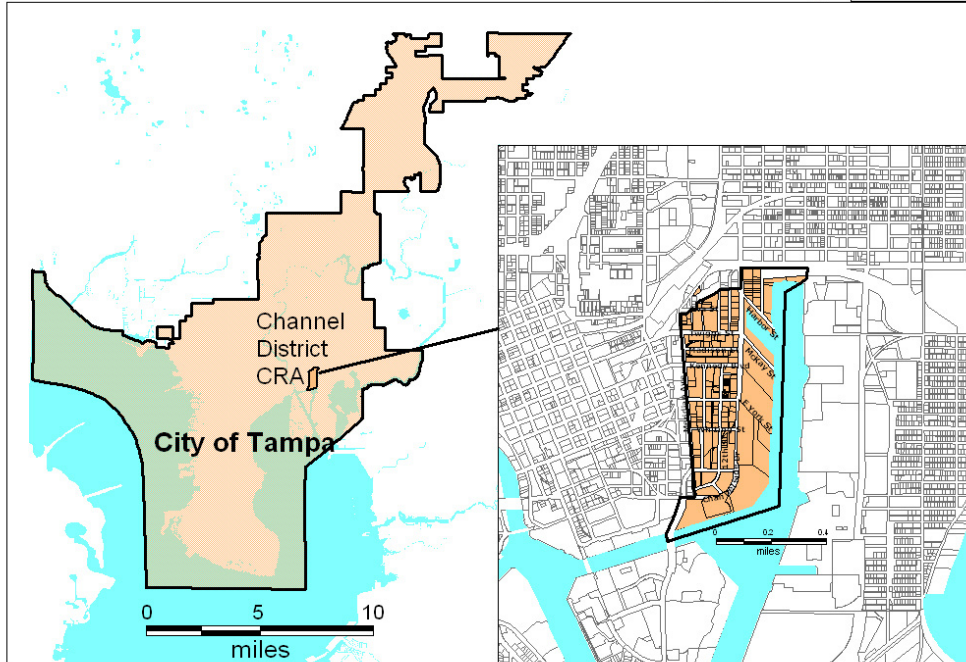

Channel District CRA Vicinity Map

Channel District CRA

The Tampa Riverwalk

opening the river to the people

Ybor CRA 1 Vicinity Map

Ybor CRA 2 Vicinity Map

Central Park Proposed CRA

Developed by
City of Tampa
Urban Development
Department
E-3-274-8001
DATE: 11/15/05

Old Police Site CRA Vicinity Map