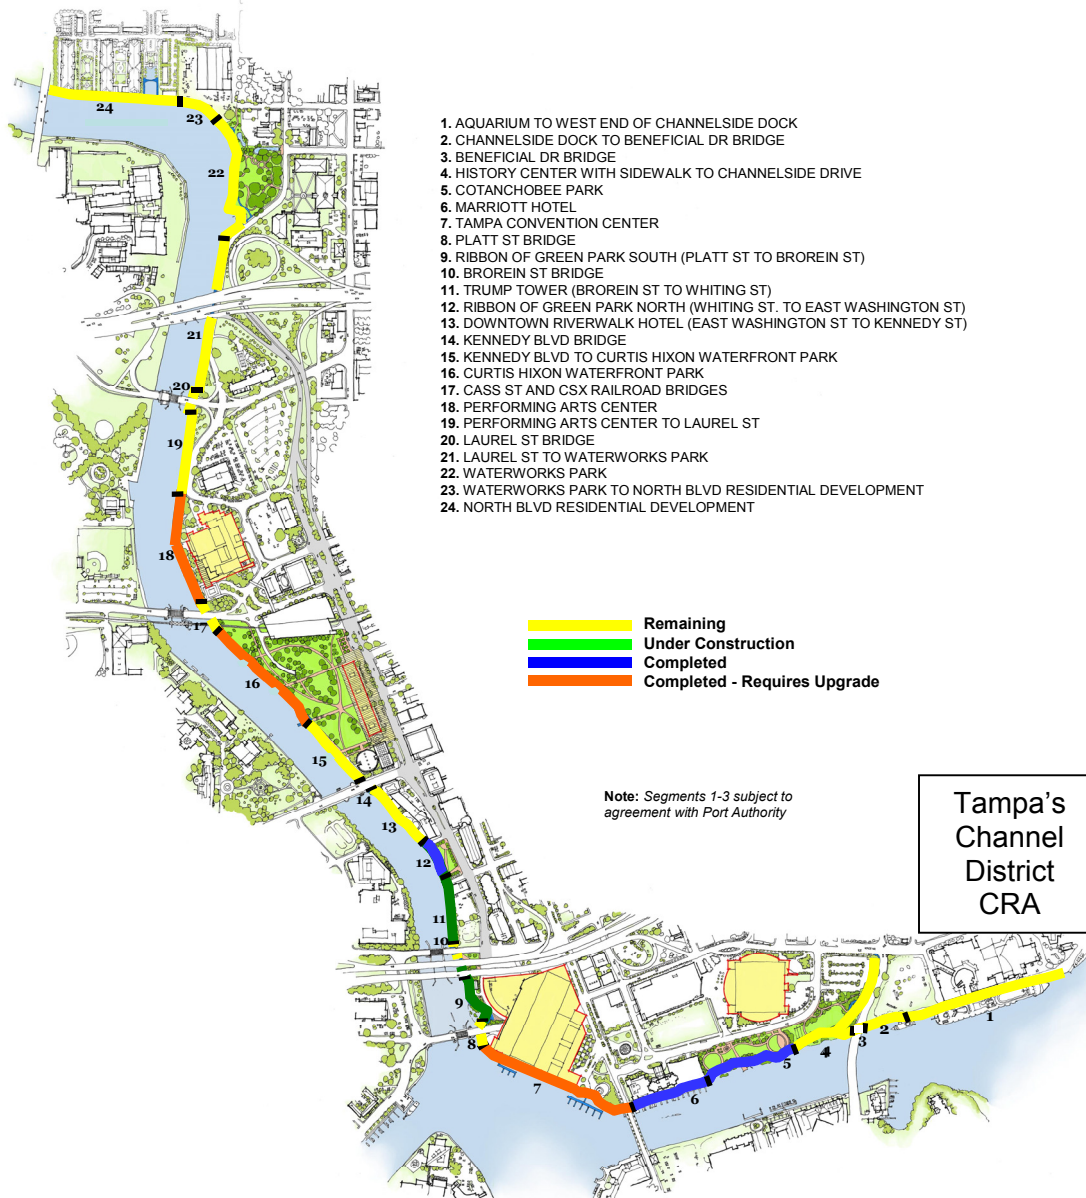

Channel District CRA Vicinity Map

Channel District CRA

The Tampa Riverwalk

opening the river to the people

Ybor CRA 1 Vicinity Map

Ybor CRA 2 Vicinity Map

Central Park Proposed CRA

Developed by
City of Tampa
Urban Development
Department
E-3-274-8001
DATE: 11/15/05

Old Police Site CRA Vicinity Map