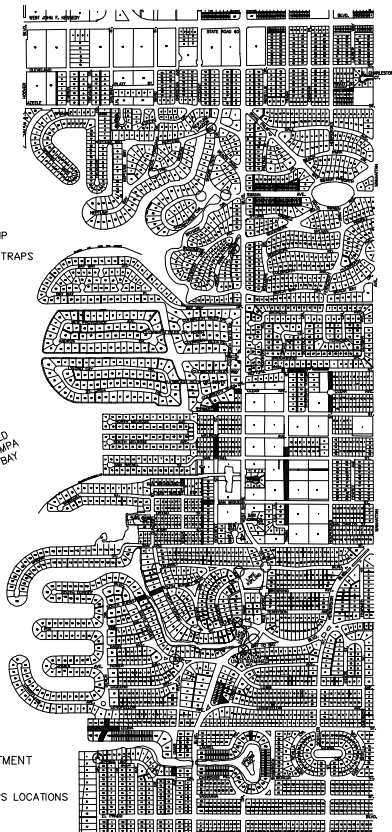

- ⊗ = DITCH SUMP  
○ = SEDIMENT TRAPS

OLD  
TAMPA  
BAY

CITY OF TAMPA  
STORMWATER DEPARTMENT  
WESTSHORE AREA  
SUMPS AND SEDIMENT TRAPS LOCATIONS

○ = SEDIMENT TRAPS

CITY OF TAMPA  
STORMWATER DEPARTMENT  
SEMINOLE HEIGHTS AREA  
SUMPS AND SEDIMENT TRAPS LOCATIONS