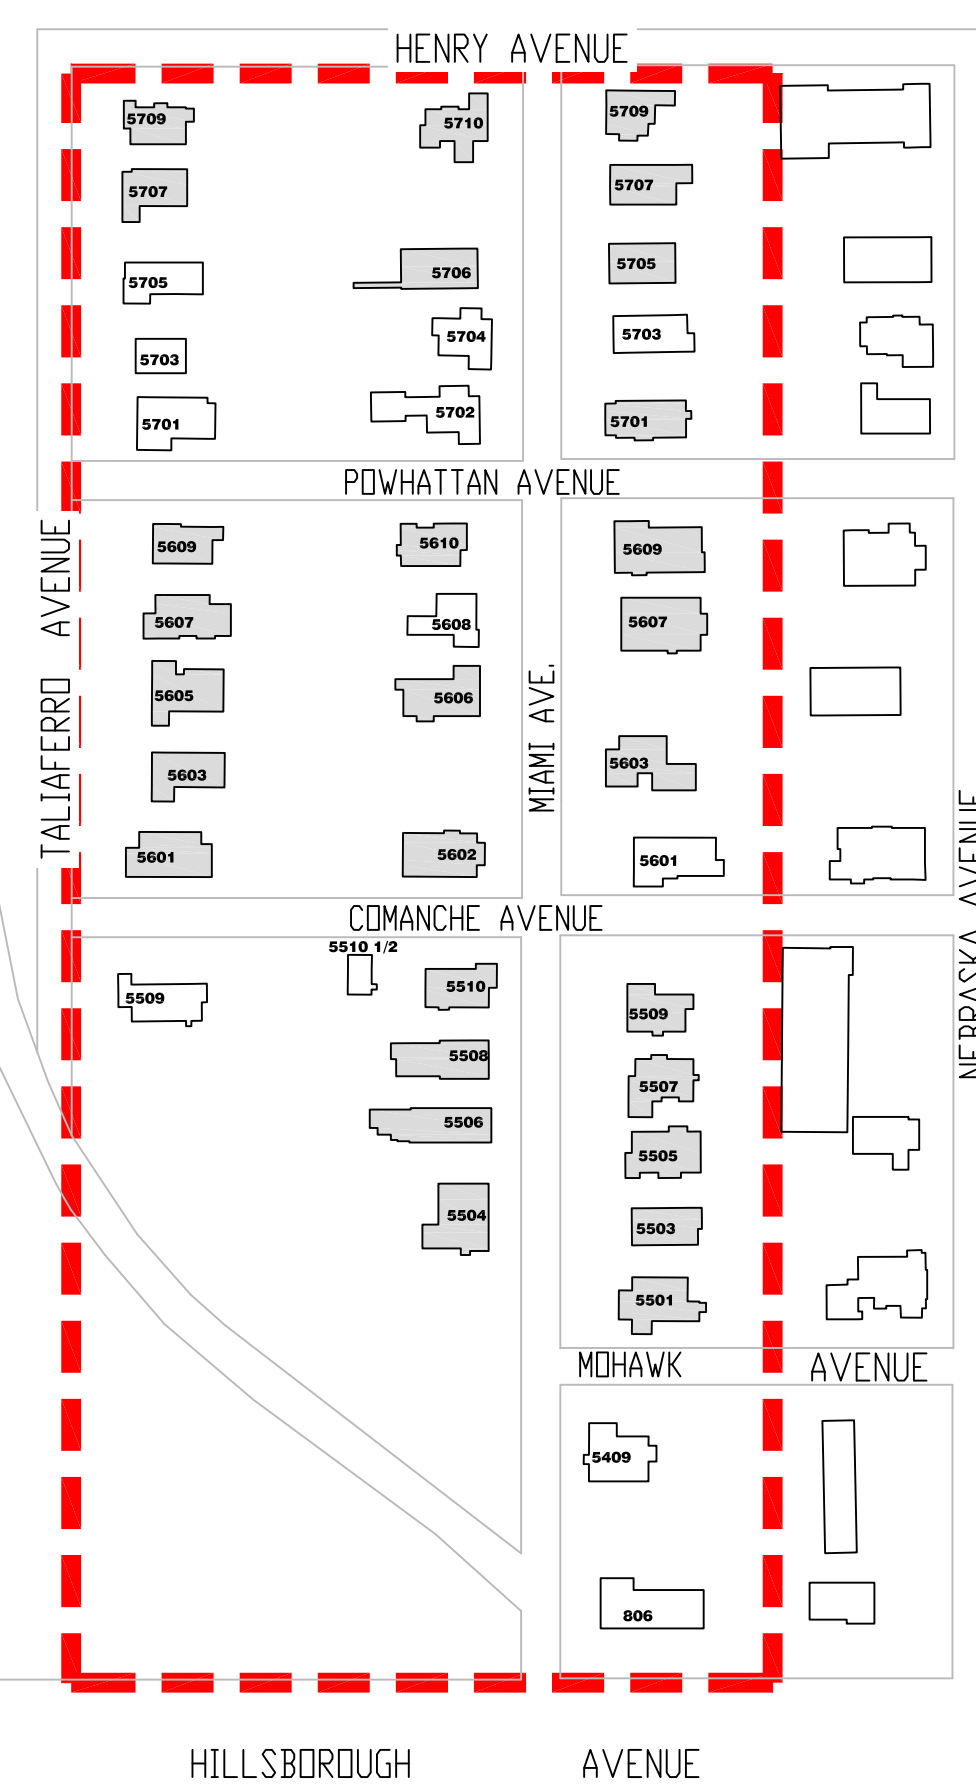

SEMINOLE HEIGHTS HISTORIC DISTRICT

PERIOD OF HISTORIC SIGNIFICANCE 1912 - 1939

Accepted by Historic Preservation Commission on 11-10-09

INTERSTATE 275

LEGEND

- CONTRIBUTING STRUCTURES** 
- NONCONTRIBUTING STRUCTURES** 
- LOCAL HISTORIC DISTRICT (3/16/95)** 
- NATIONAL HISTORIC DISTRICT (8/05/93)** 

DATA SOURCES: Basemap, roads, water from Hillsborough County Engineering Services. Parcel lines and data from Hillsborough County property Appraiser.

REPRODUCTION: This map originally produced by the Hillsborough County City-County Planning Commission, and scanned into digital format for use by the City of Tampa. This map may not be reproduced in part or full for sale to anyone without specific approval of the Hillsborough County City-County Planning Commission, or the City of Tampa.

ACCURACY: The City makes no warranty, expressed or implied, as to the accuracy of the details shown on this map, or of the reproduction thereof. This drawing is not to scale.

Growth Management & Development Services