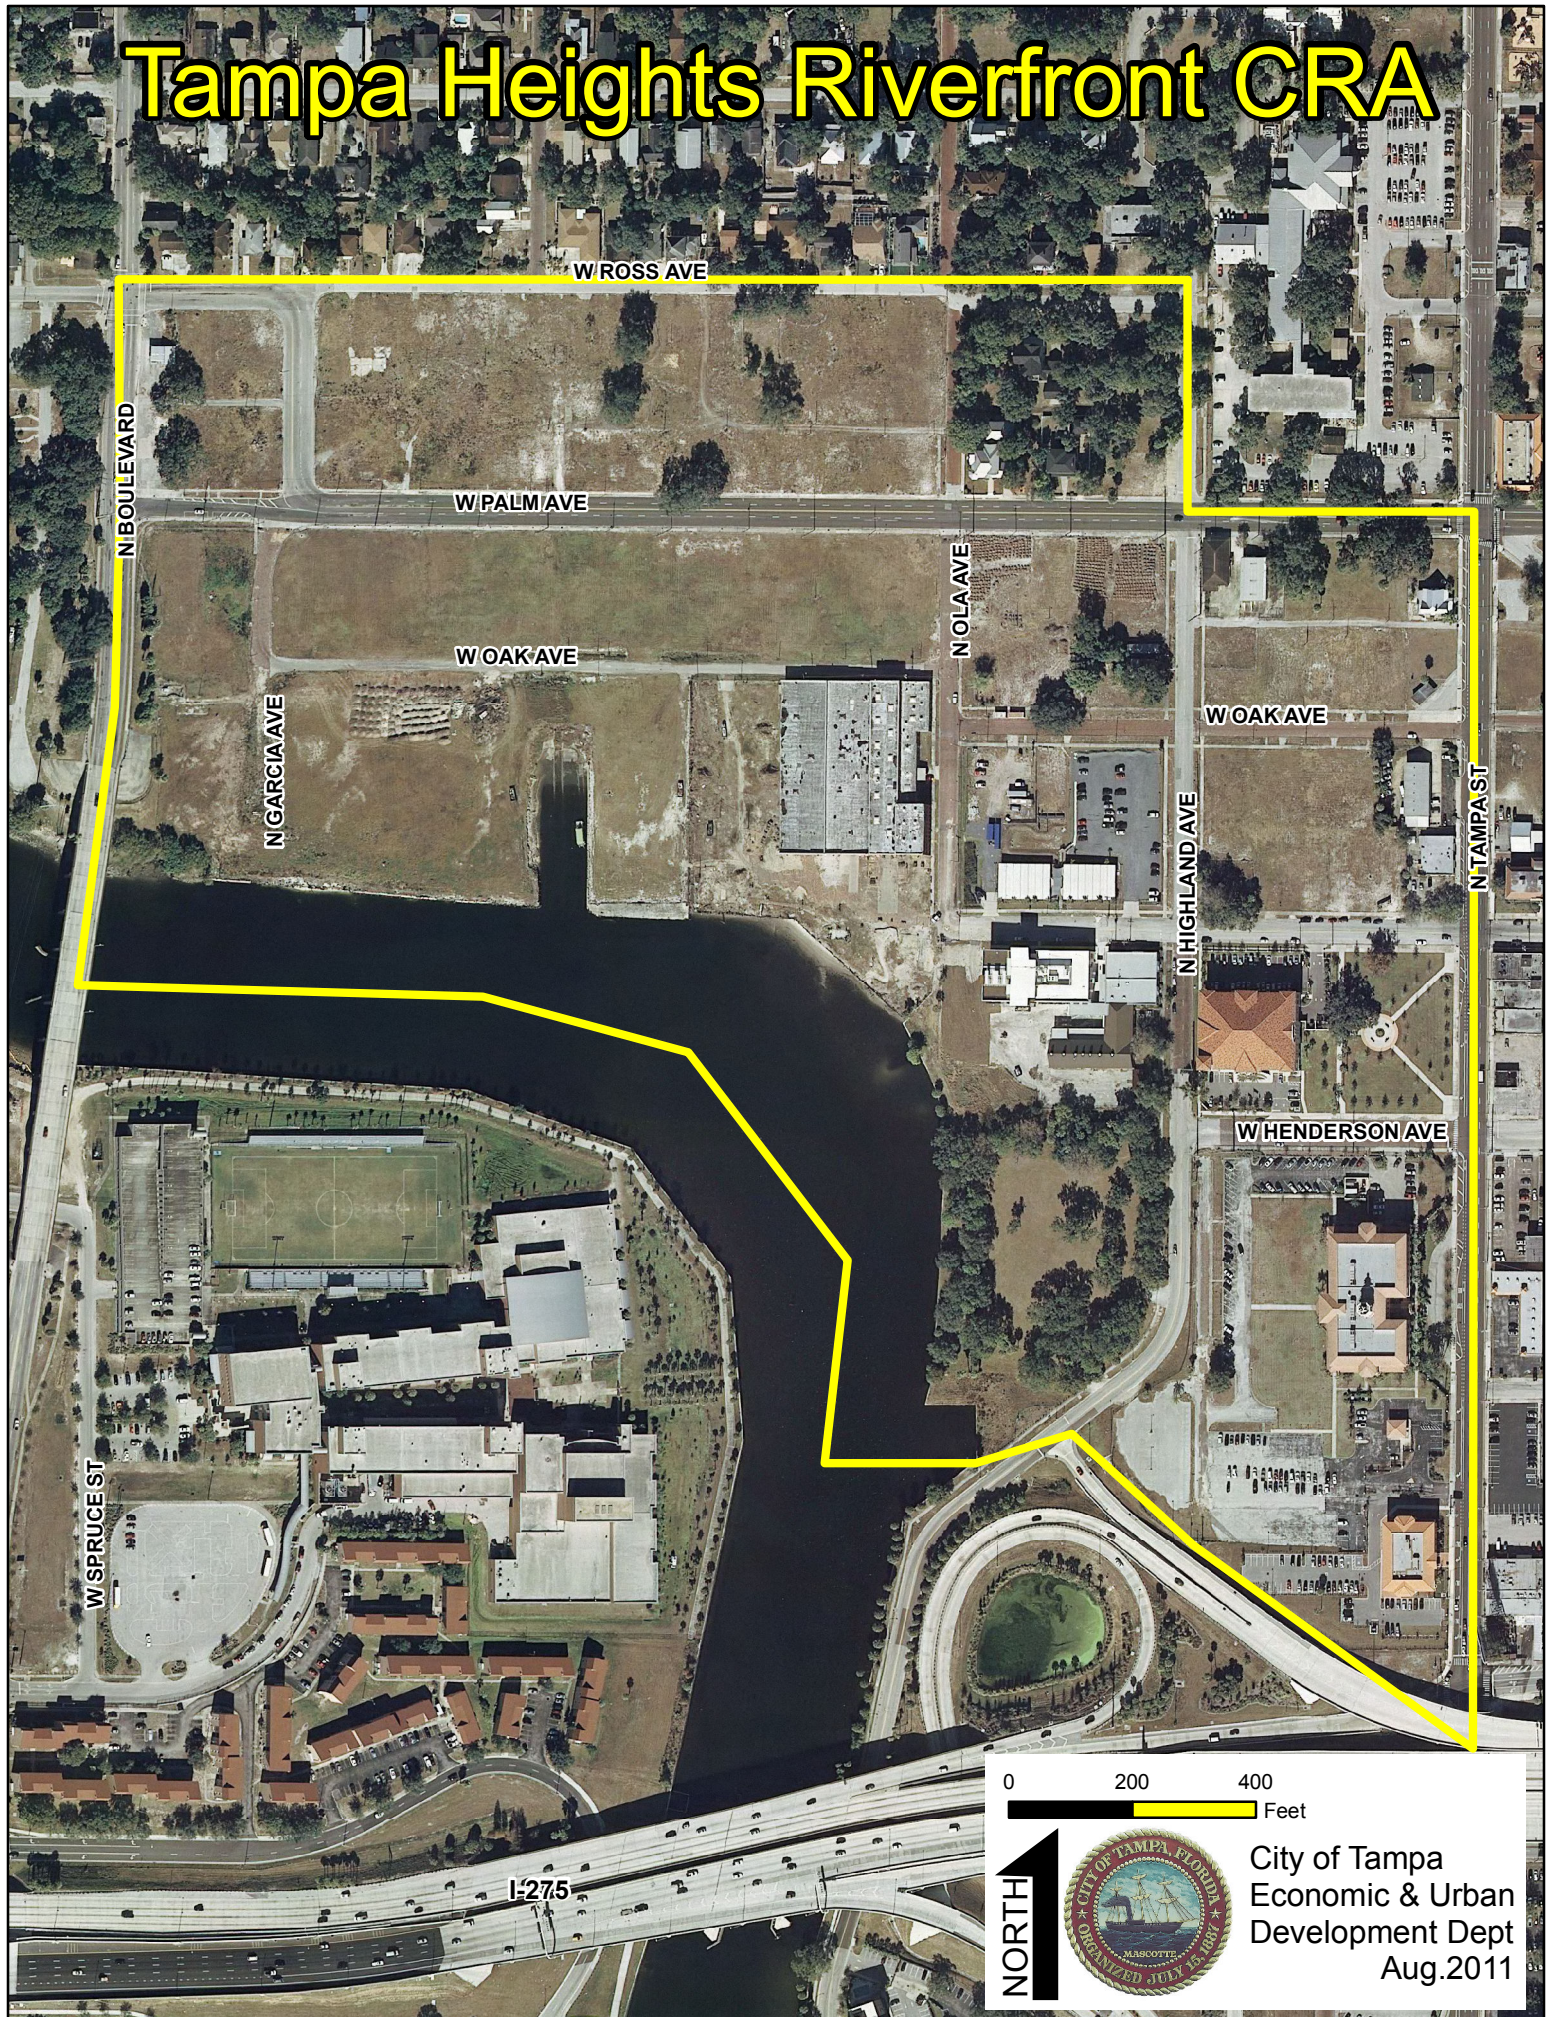

# Tampa Heights Riverfront CRA

W ROSS AVE

N BOULEVARD

W PALM AVE

NOLA AVE

W OAK AVE

N GARCIA AVE

W OAK AVE

N HIGHLAND AVE

N TAMPA ST

W HENDERSON AVE

W SPRUCE ST

I-275

NORTH

City of Tampa  
Economic & Urban  
Development Dept  
Aug. 2011