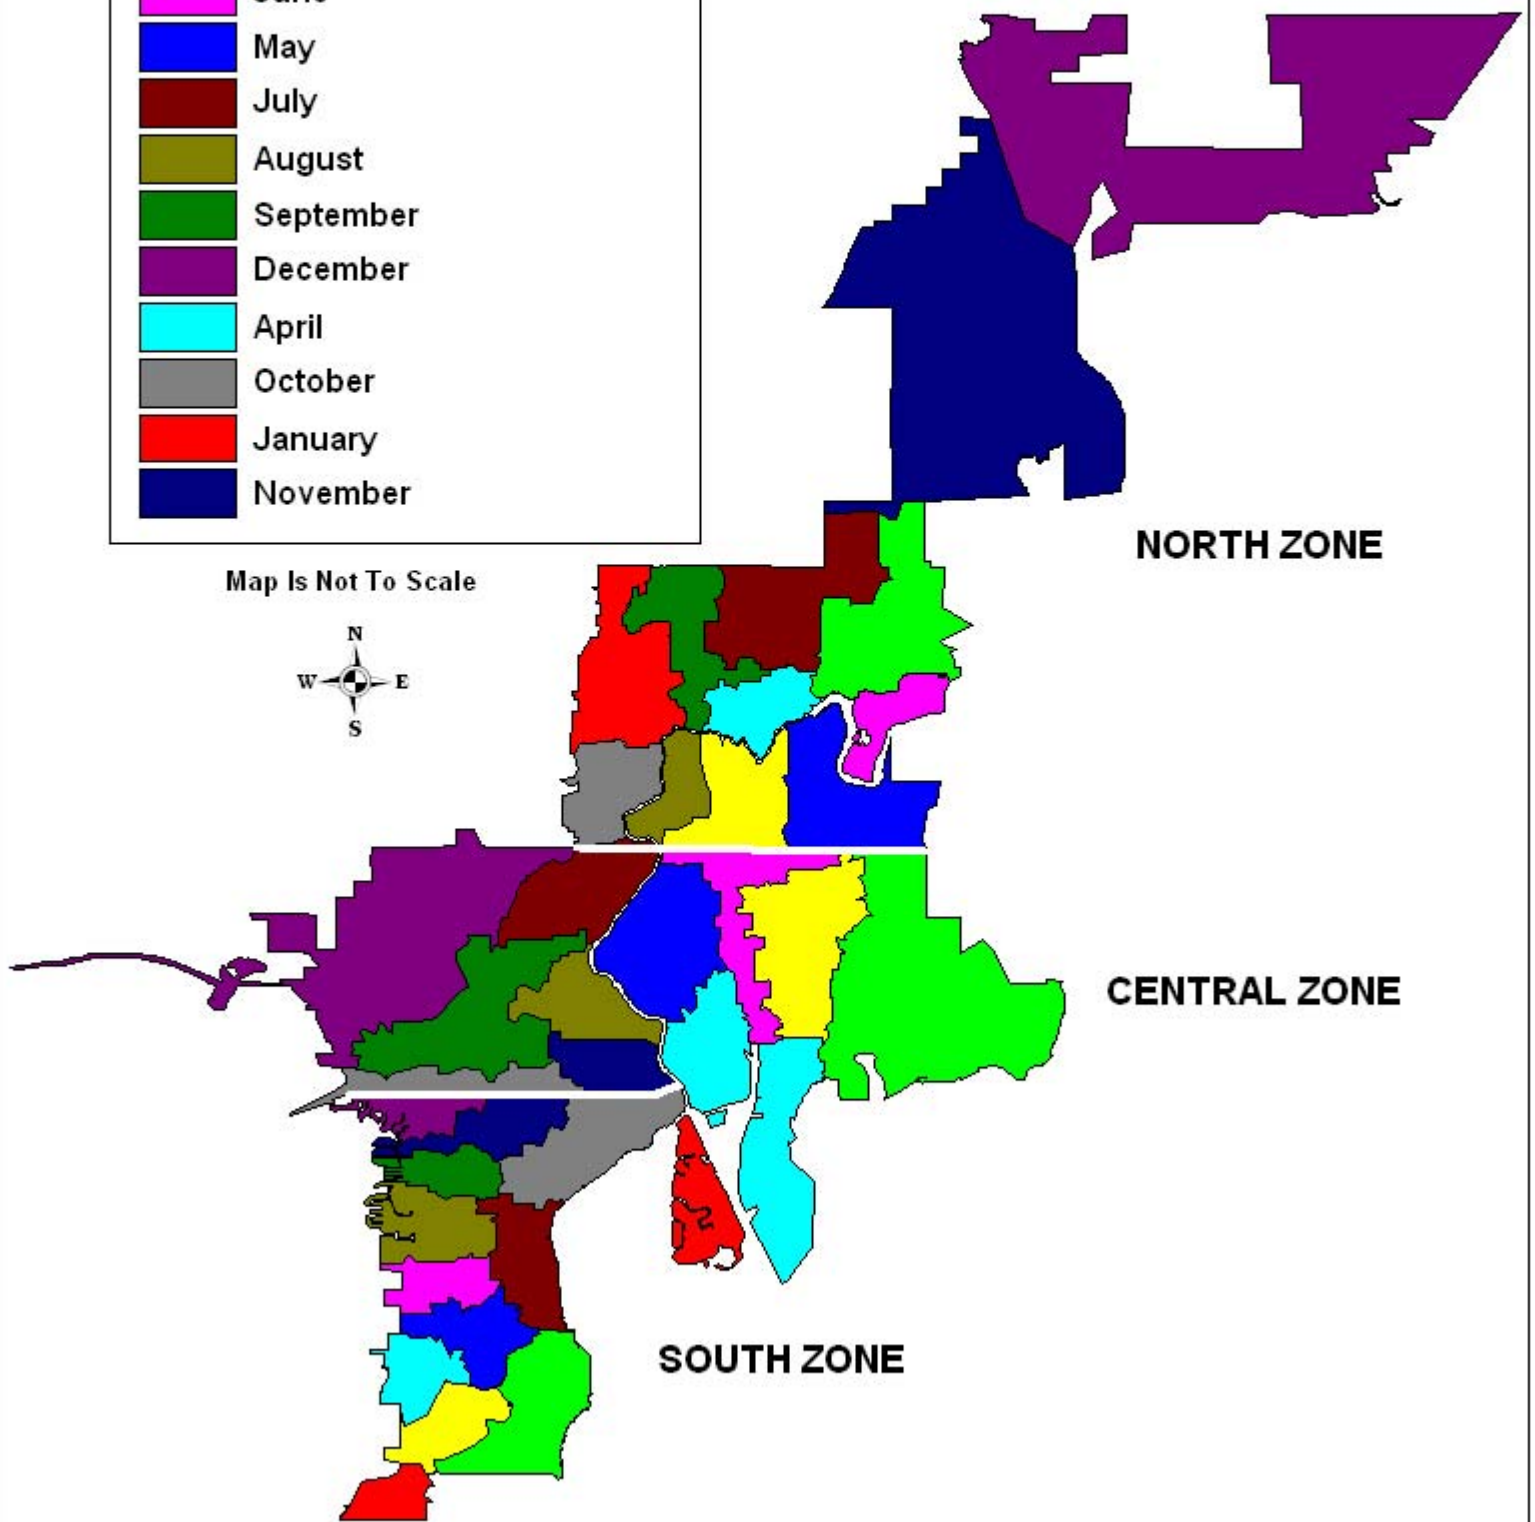

STORMWATER'S MONTHLY PLAN

Zone Maintenance By Month

Map Is Not To Scale

NORTH ZONE

CENTRAL ZONE

SOUTH ZONE