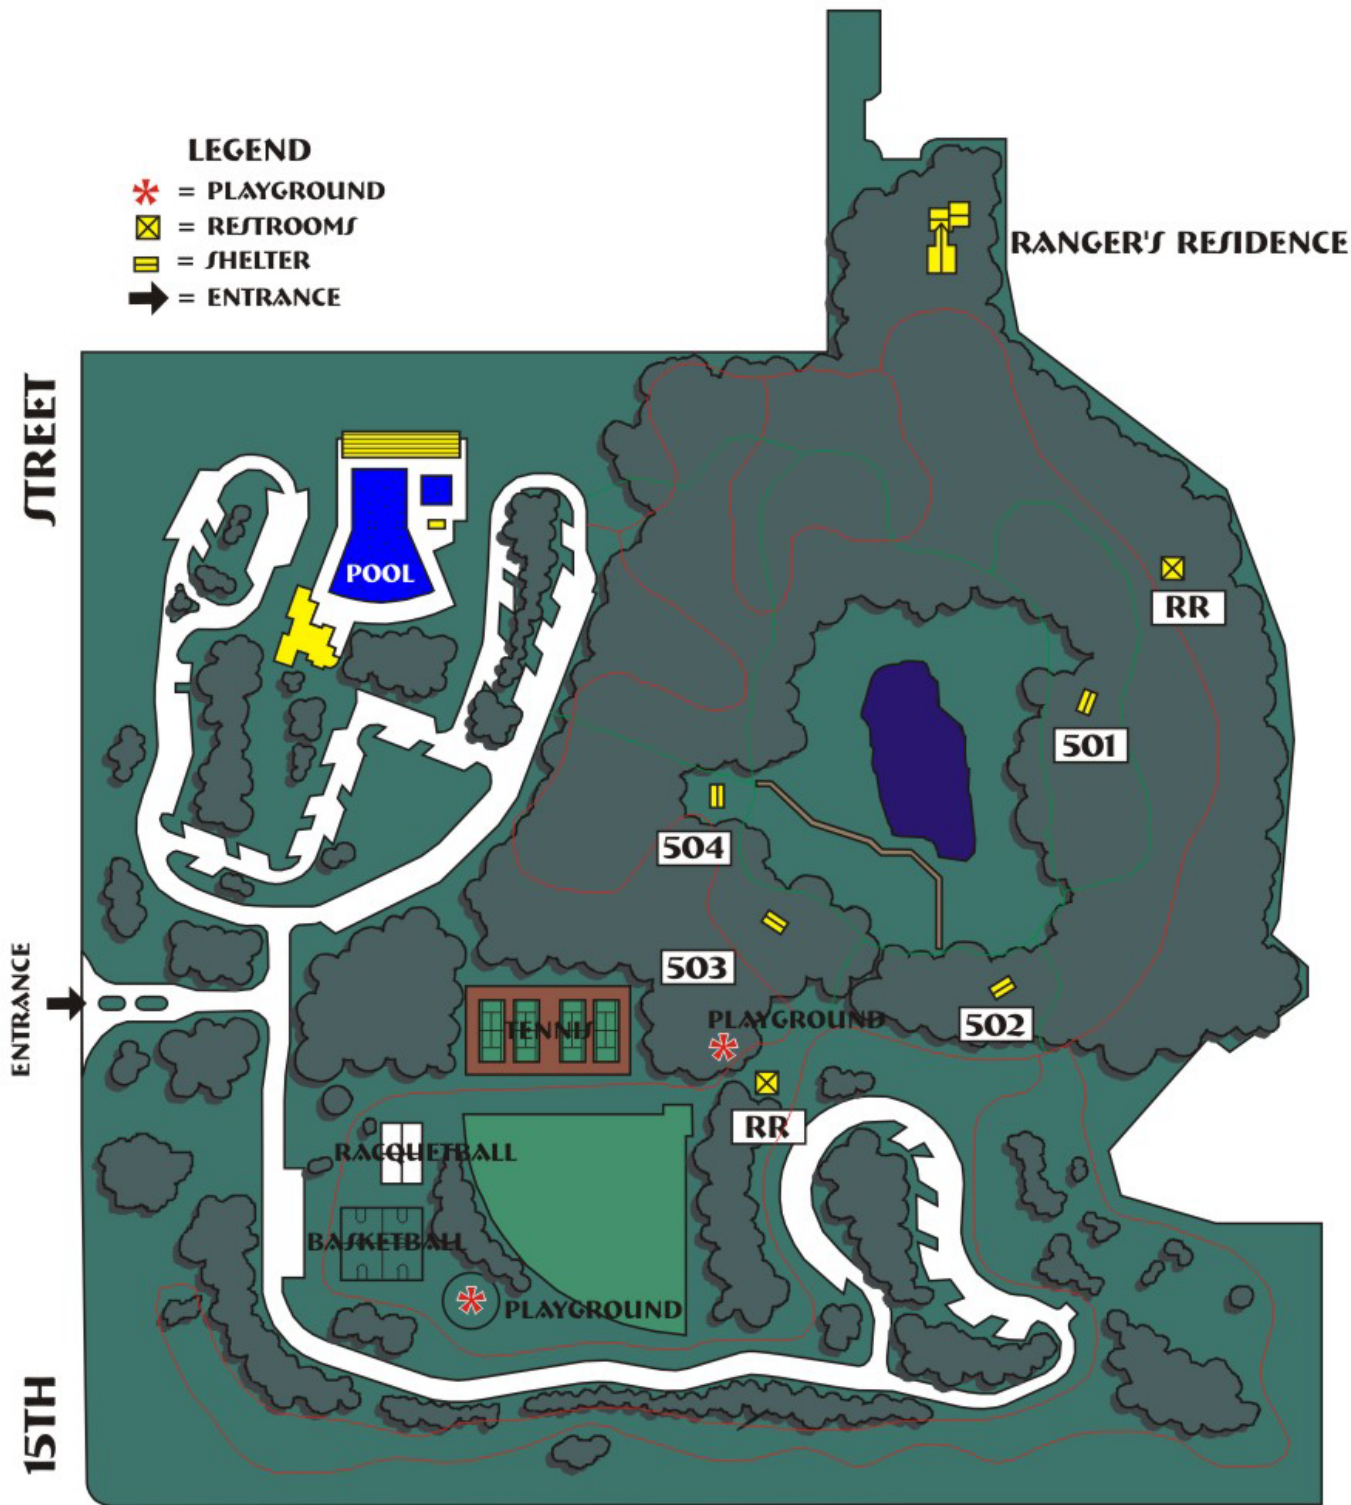

LEGEND

-  = PLAYGROUND
-  = RESTROOMS
-  = SHELTER
-  = ENTRANCE

STREET

ENTRANCE

15TH

109TH

AVENUE

COPELAND PARK

11001 NORTH 15TH STREET