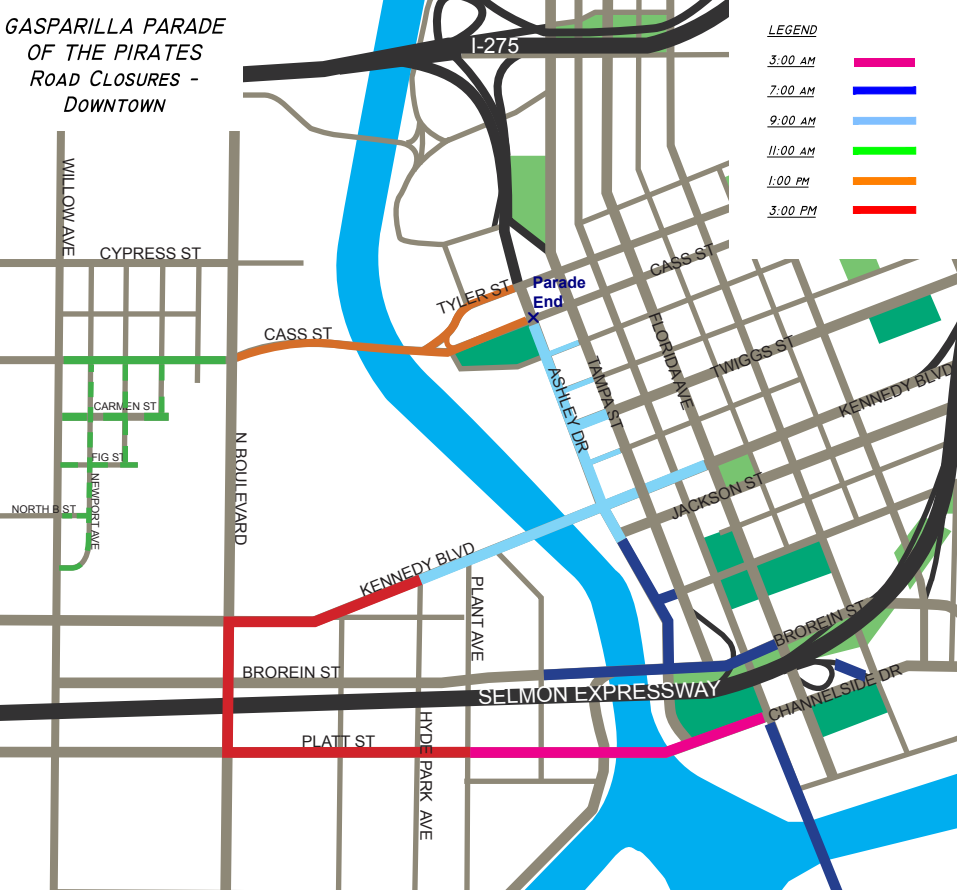

GASPARILLA PARADE OF THE PIRATES ROAD CLOSURES - DOWNTOWN

LEGEND

- 3:00 AM
- 7:00 AM
- 9:00 AM
- 11:00 AM
- 1:00 PM
- 3:00 PM