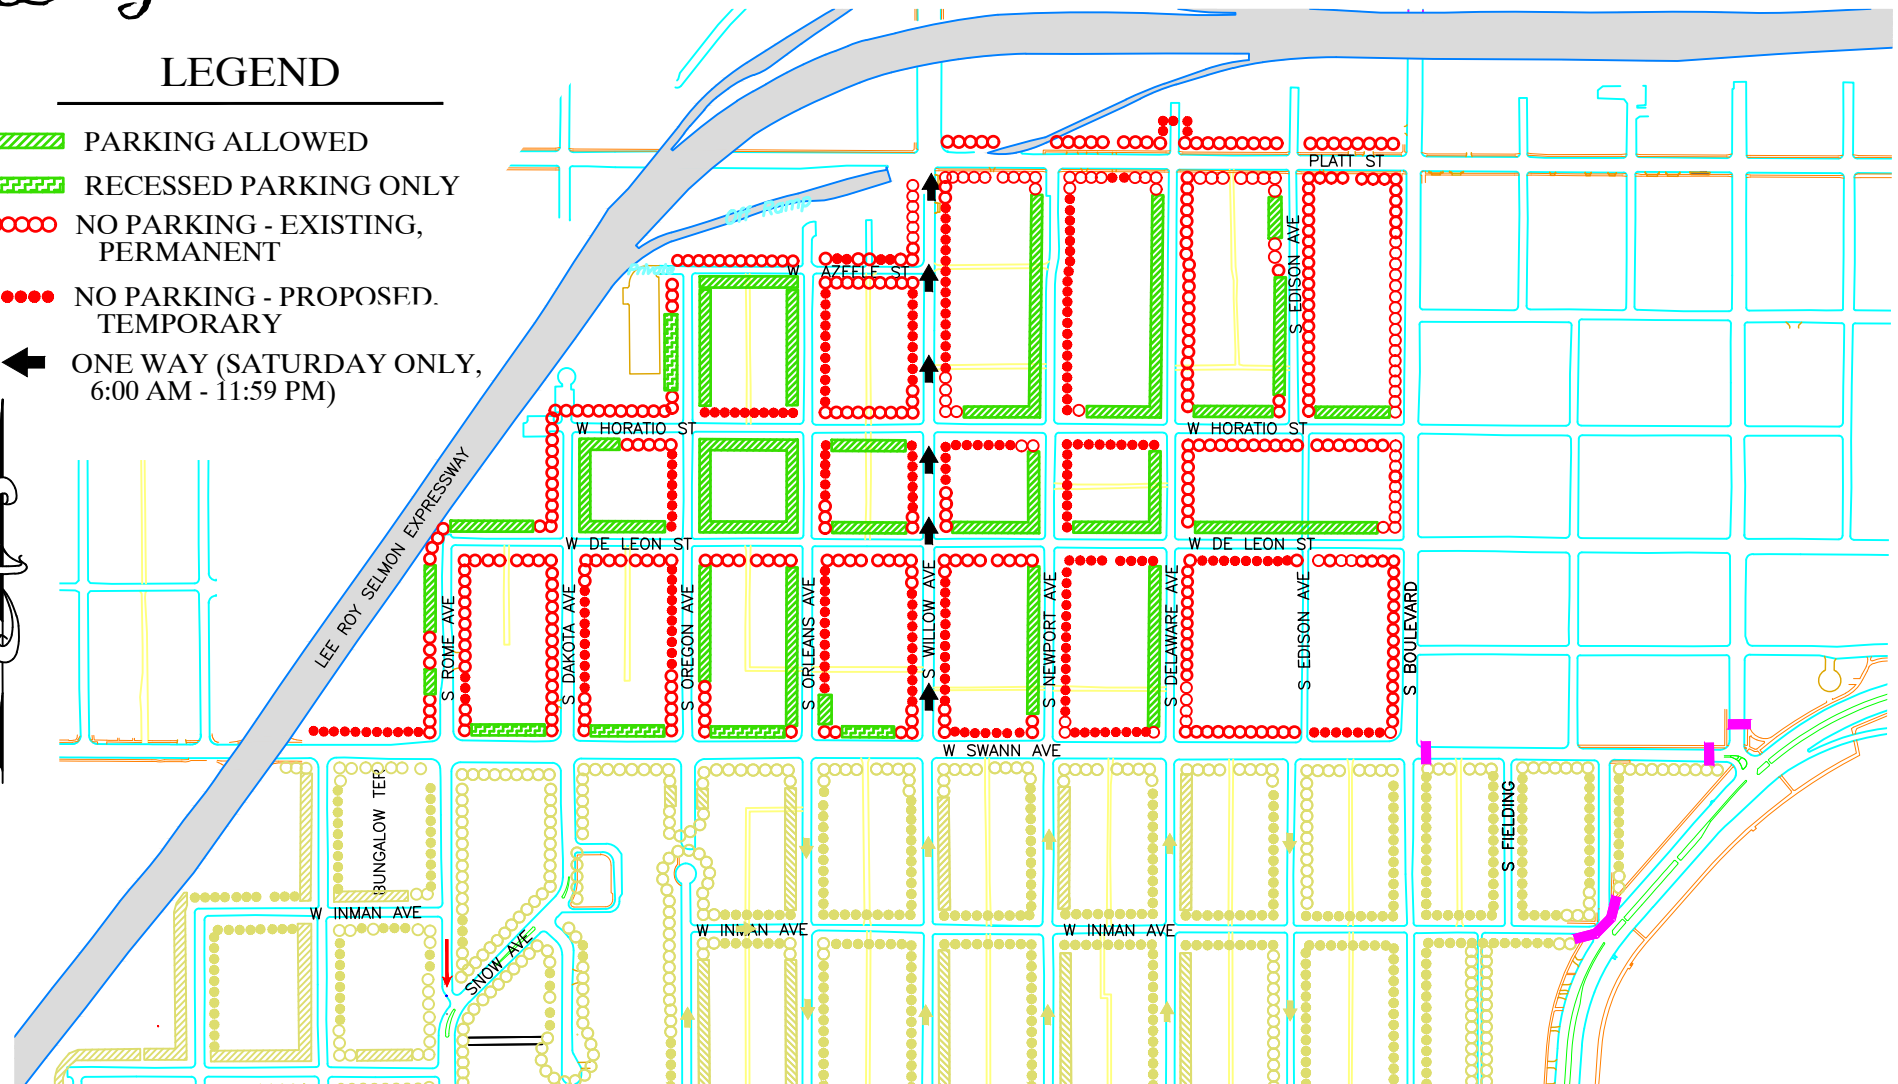

# Gasparilla Parades

CHILDREN'S: Saturday, January 18, 2020

PIRATE FEST: Saturday, January 25, 2020

## LEGEND

-  PARKING ALLOWED
-  RECESSED PARKING ONLY
-  NO PARKING - EXISTING, PERMANENT
-  NO PARKING - PROPOSED, TEMPORARY
-  ONE WAY (SATURDAY ONLY, 6:00 AM - 11:59 PM)

## Historic Hyde Pk (N Side) - Hyde Pk - Spanishtown Creek (W Side)

### Parking & Circulation Plan

(Fri. 1/17/20 - Sat. 1/18/20 & Fri. 1/24/20 - Sat. 1/25/20)

NOTE: FRI. 1/17/20 & FRI. 1/24/20, 12:01 AM: PARKING PLAN IMPLEMENTED.  
SAT. 1/25/20, 6:00 AM: WILLOW AVE ONE-WAY PLAN IMPLEMENTED.