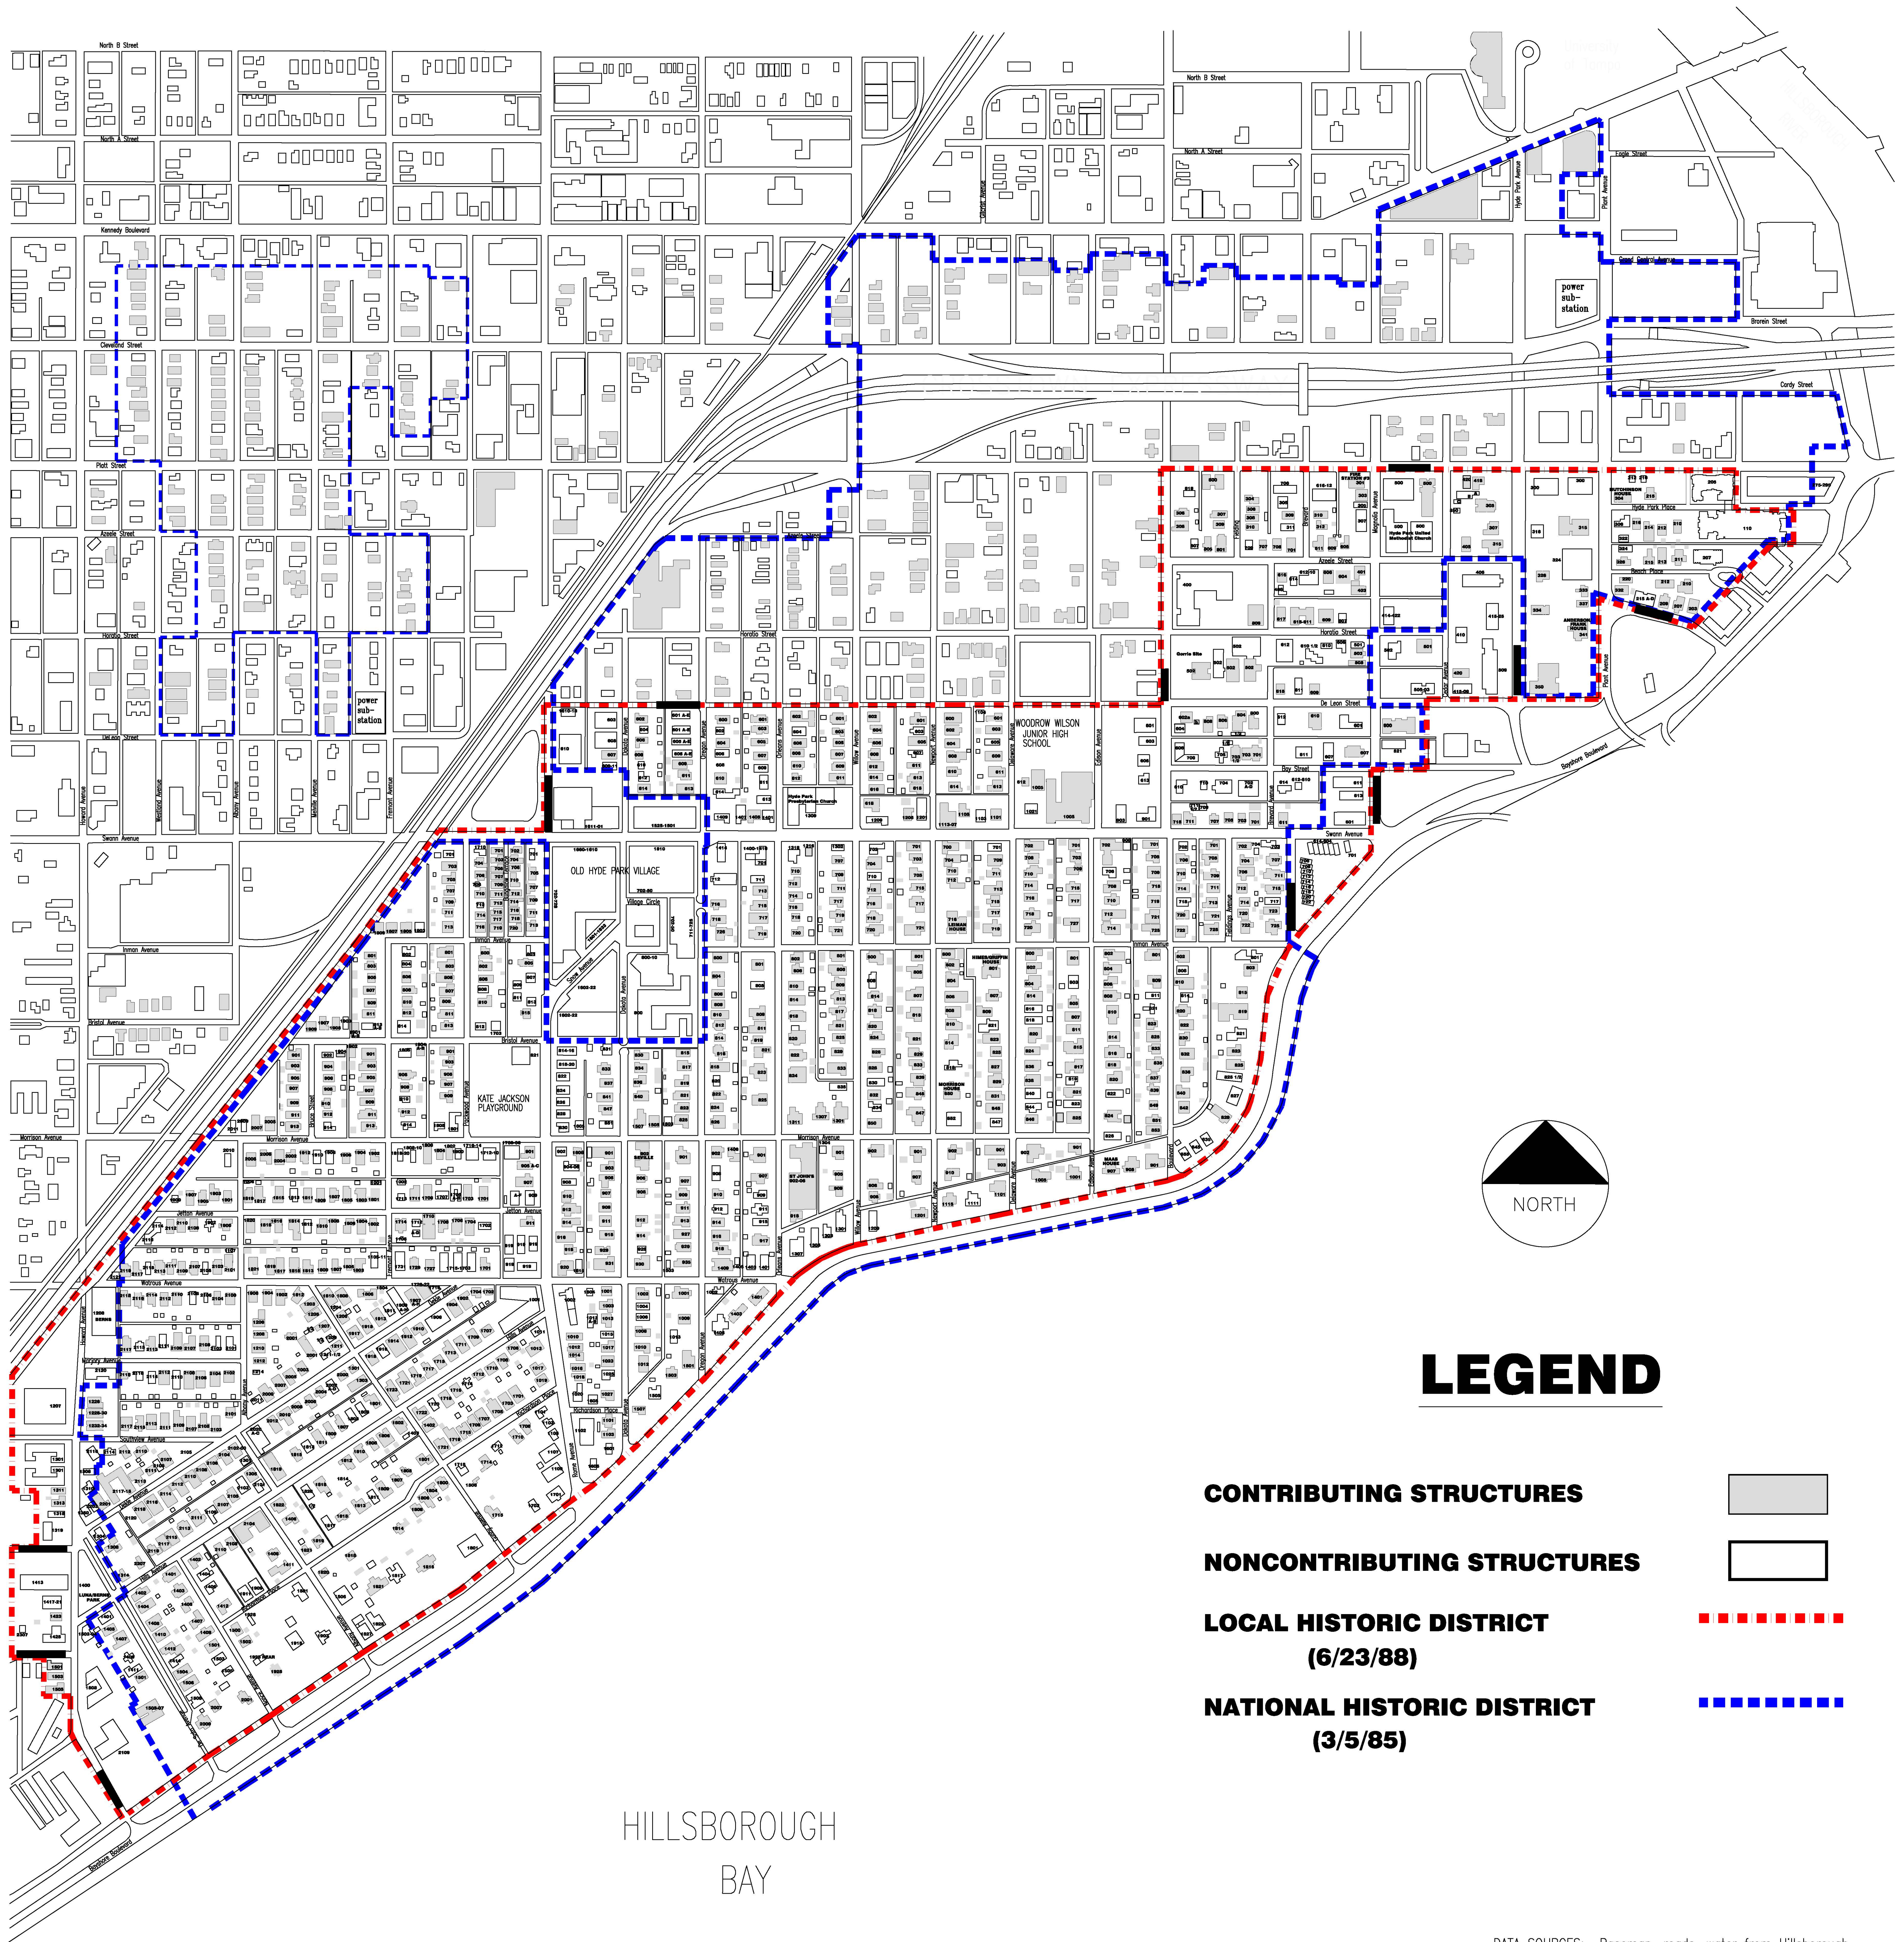

HYDE PARK HISTORIC DISTRICT

PERIOD OF HISTORIC SIGNIFICANCE 1886 - 1933

Accepted by Historic Preservation Commission on 05-16-17

LEGEND

- CONTRIBUTING STRUCTURES** 
- NONCONTRIBUTING STRUCTURES** 
- LOCAL HISTORIC DISTRICT (6/23/88)** 
- NATIONAL HISTORIC DISTRICT (3/5/85)** 

DATA SOURCES: Basemap, roads, water from Hillsborough County Engineering Services. Parcel lines and data from Hillsborough County property Appraiser.

REPRODUCTION: This map originally produced by the Hillsborough County City-County Planning Commission, and scanned into digital format for use by the City of Tampa. This map may not be reproduced in part or full for sale to anyone without specific approval of the Hillsborough County City-County Planning Commission, or the City of Tampa.

ACCURACY: The City makes no warranty, expressed or implied, as to the accuracy of the details shown on this map, or of the reproduction thereof. This drawing is not to scale.