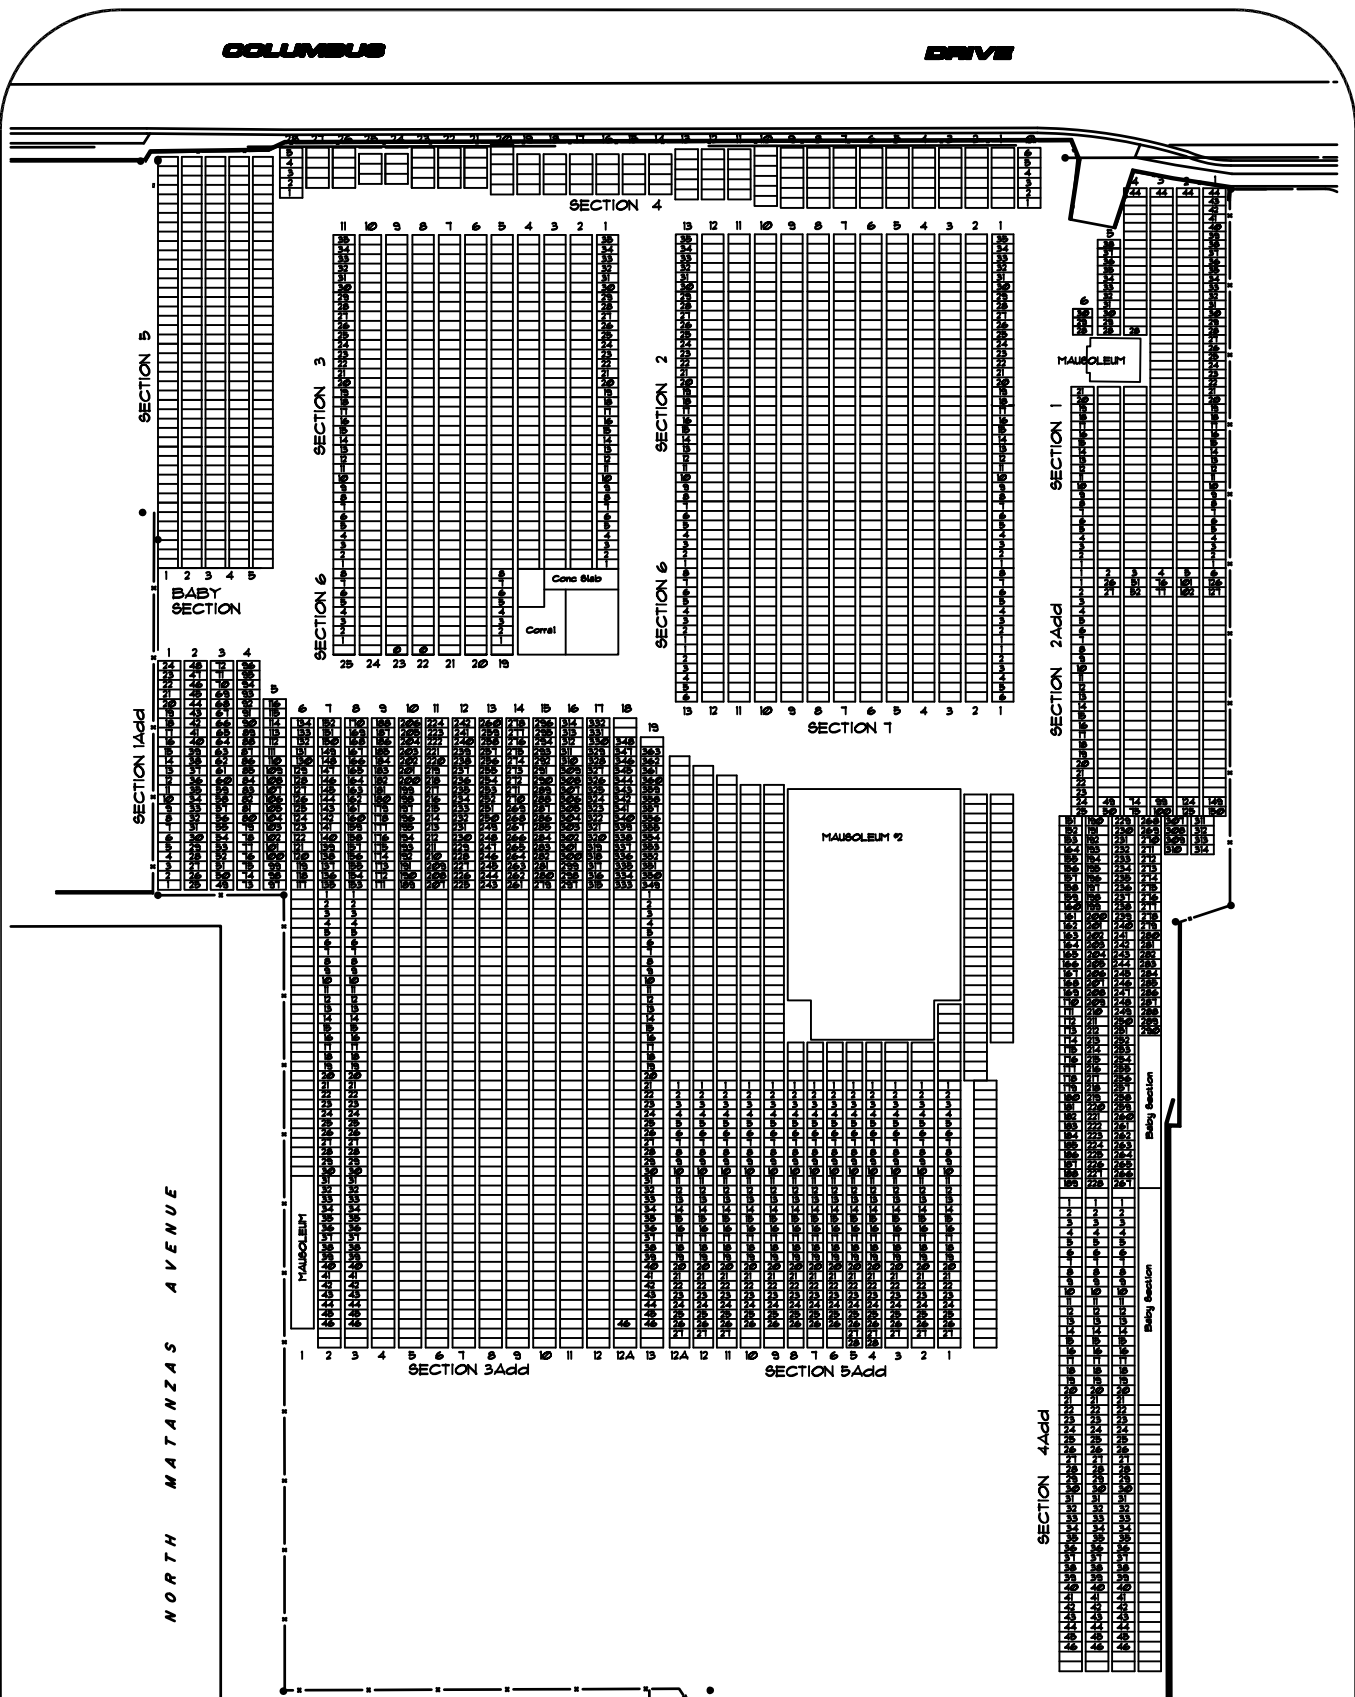

COLUMBUS

DRIVE

# MARTI COLON CEMETERY

3110 W. COLUMBUS DRIVE