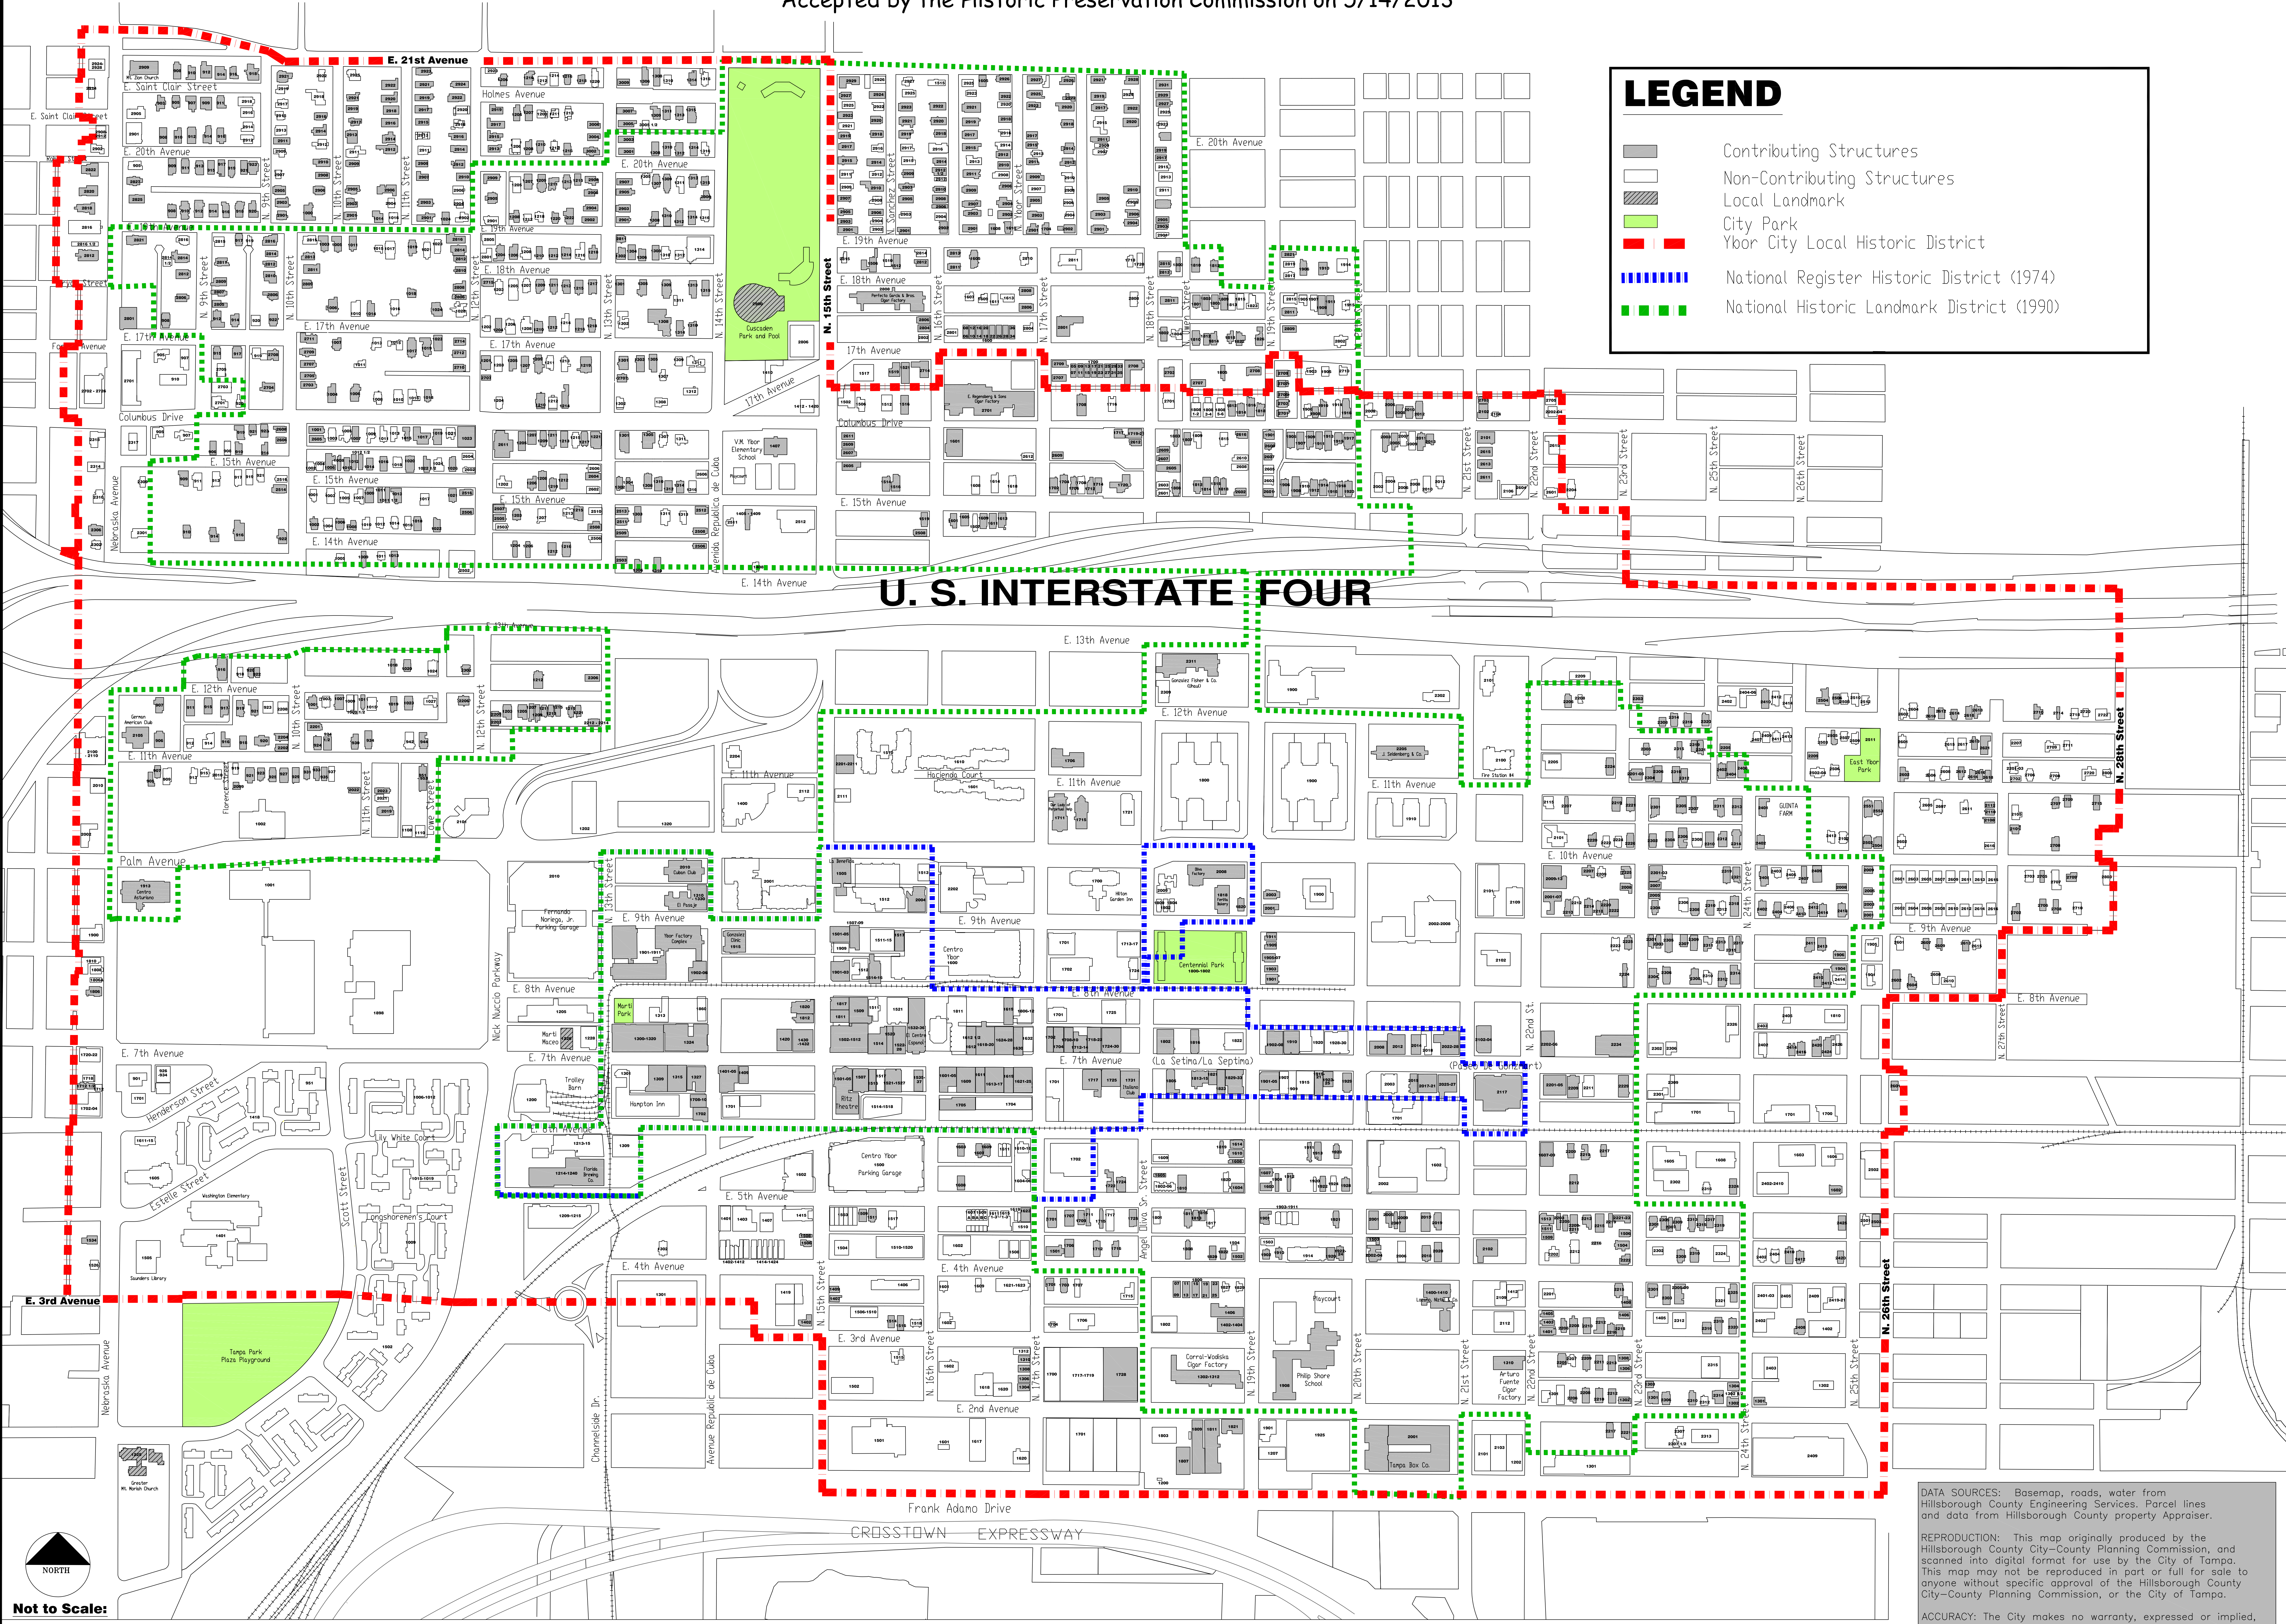

YBOR CITY HISTORIC DISTRICT

PERIOD OF HISTORIC SIGNIFICANCE 1886-1940

Accepted by the Historic Preservation Commission on 5/14/2013

LEGEND

-  Contributing Structures
-  Non-Contributing Structures
-  Local Landmark
-  City Park
-  Ybor City Local Historic District
-  National Register Historic District (1974)
-  National Historic Landmark District (1990)

DATA SOURCES: Basemap, roads, water from Hillsborough County Engineering Services. Parcel lines and data from Hillsborough County property Appraiser.

REPRODUCTION: This map originally produced by the Hillsborough County City-County Planning Commission, and scanned into digital format for use by the City of Tampa. This map may not be reproduced in part or full for sale to anyone without specific approval of the Hillsborough County City-County Planning Commission, or the City of Tampa.

ACCURACY: The City makes no warranty, expressed or implied, as to the accuracy of the details shown on this map, or of the reproduction thereof. This drawing is not to scale.