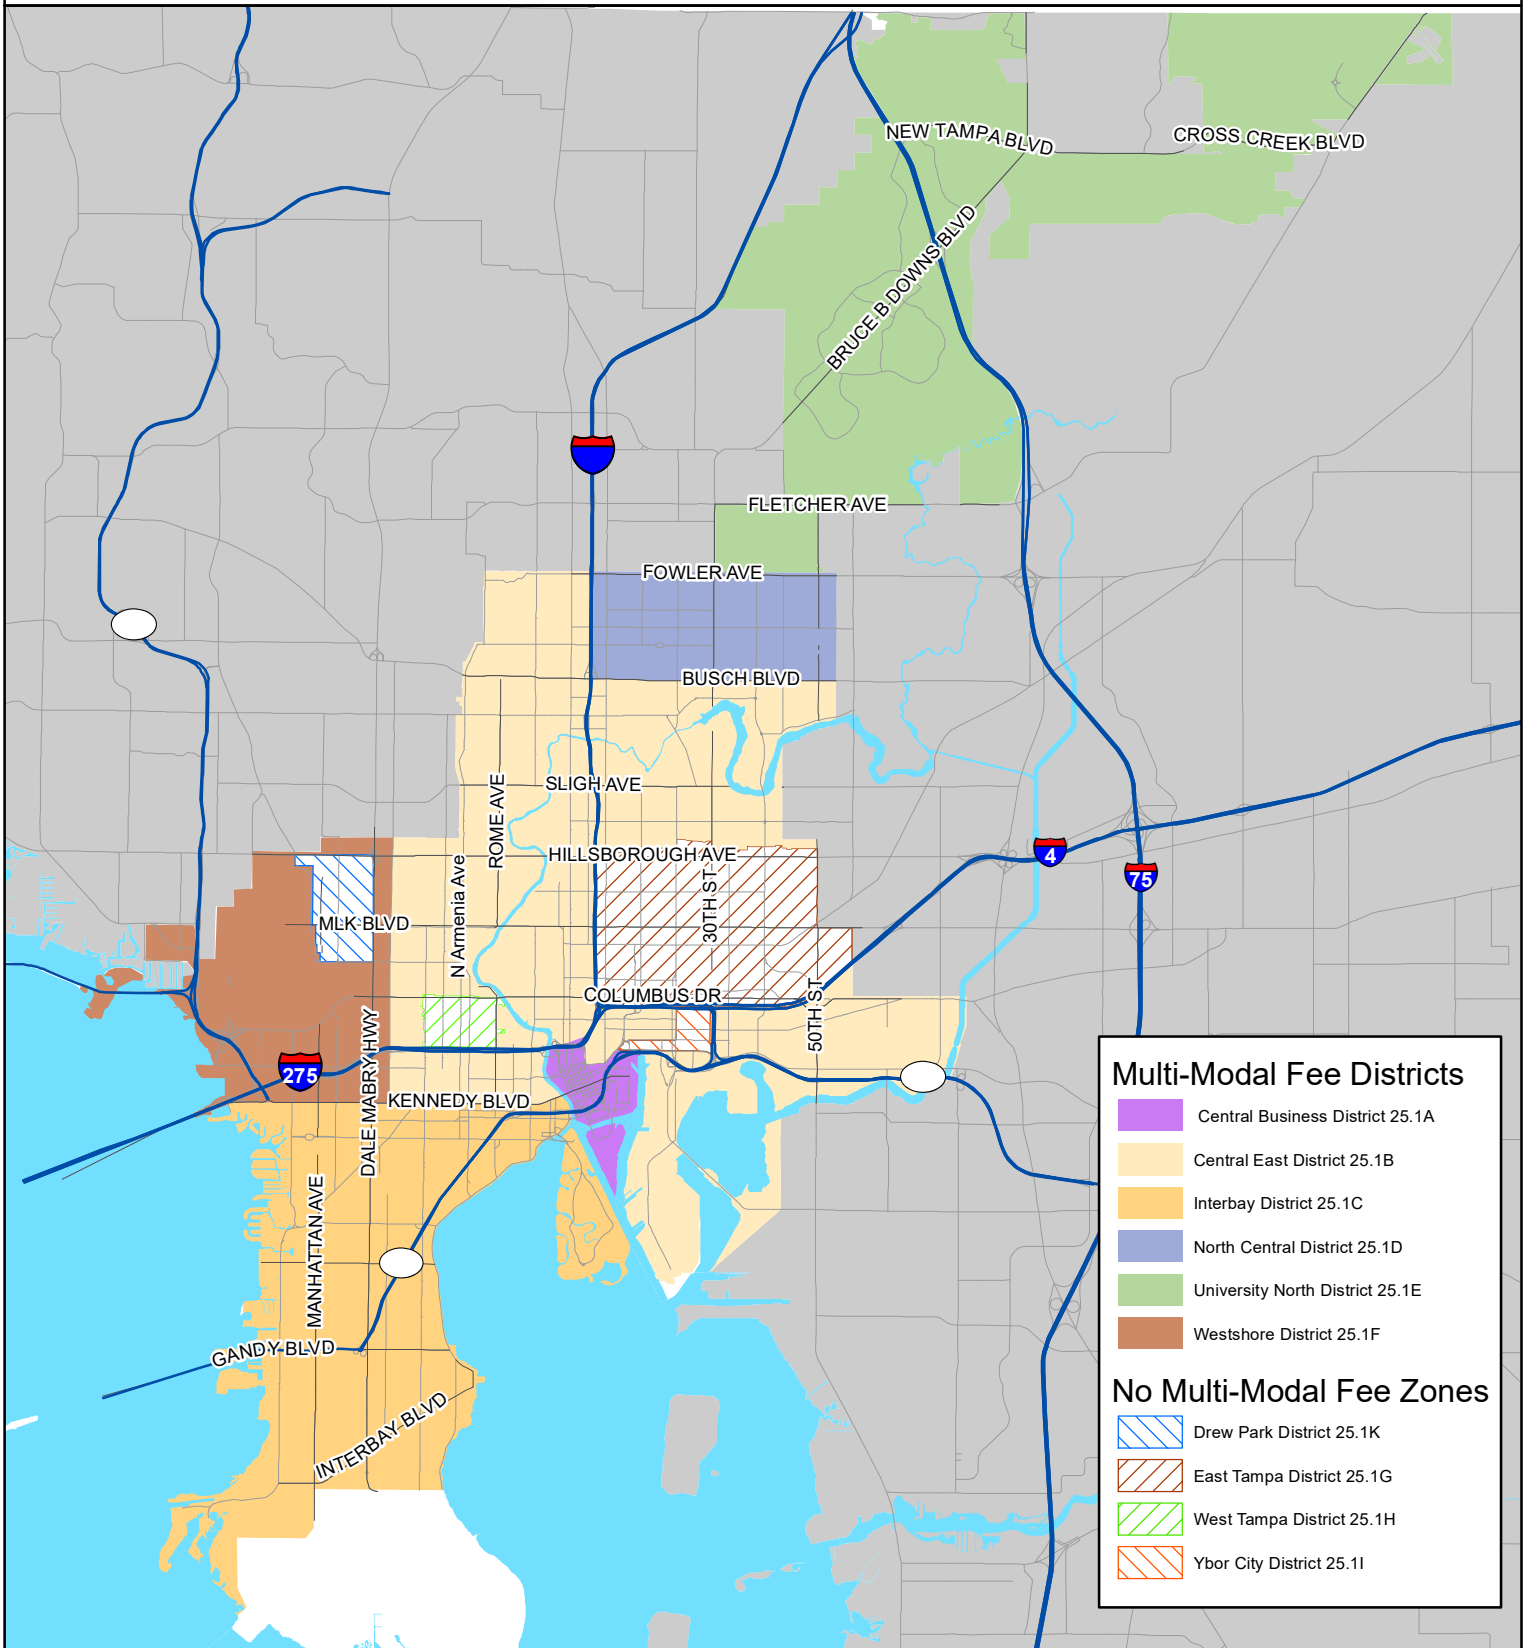

Multi-Modal Fee Districts Map 25.1

Multi-Modal Fee Districts

- Central Business District 25.1A
- Central East District 25.1B
- Interbay District 25.1C
- North Central District 25.1D
- University North District 25.1E
- Westshore District 25.1F

No Multi-Modal Fee Zones

- Drew Park District 25.1K
- East Tampa District 25.1G
- West Tampa District 25.1H
- Ybor City District 25.1I

DISCLAIMER: information represented on this map is for reference only. Every effort has been made to verify the information. However, the data is dynamic and accuracy is not guaranteed. Users are urged to report inconsistencies so updates can be made accordingly.

Prepared by Development & Growth Management
Right of Way & Mapping Section