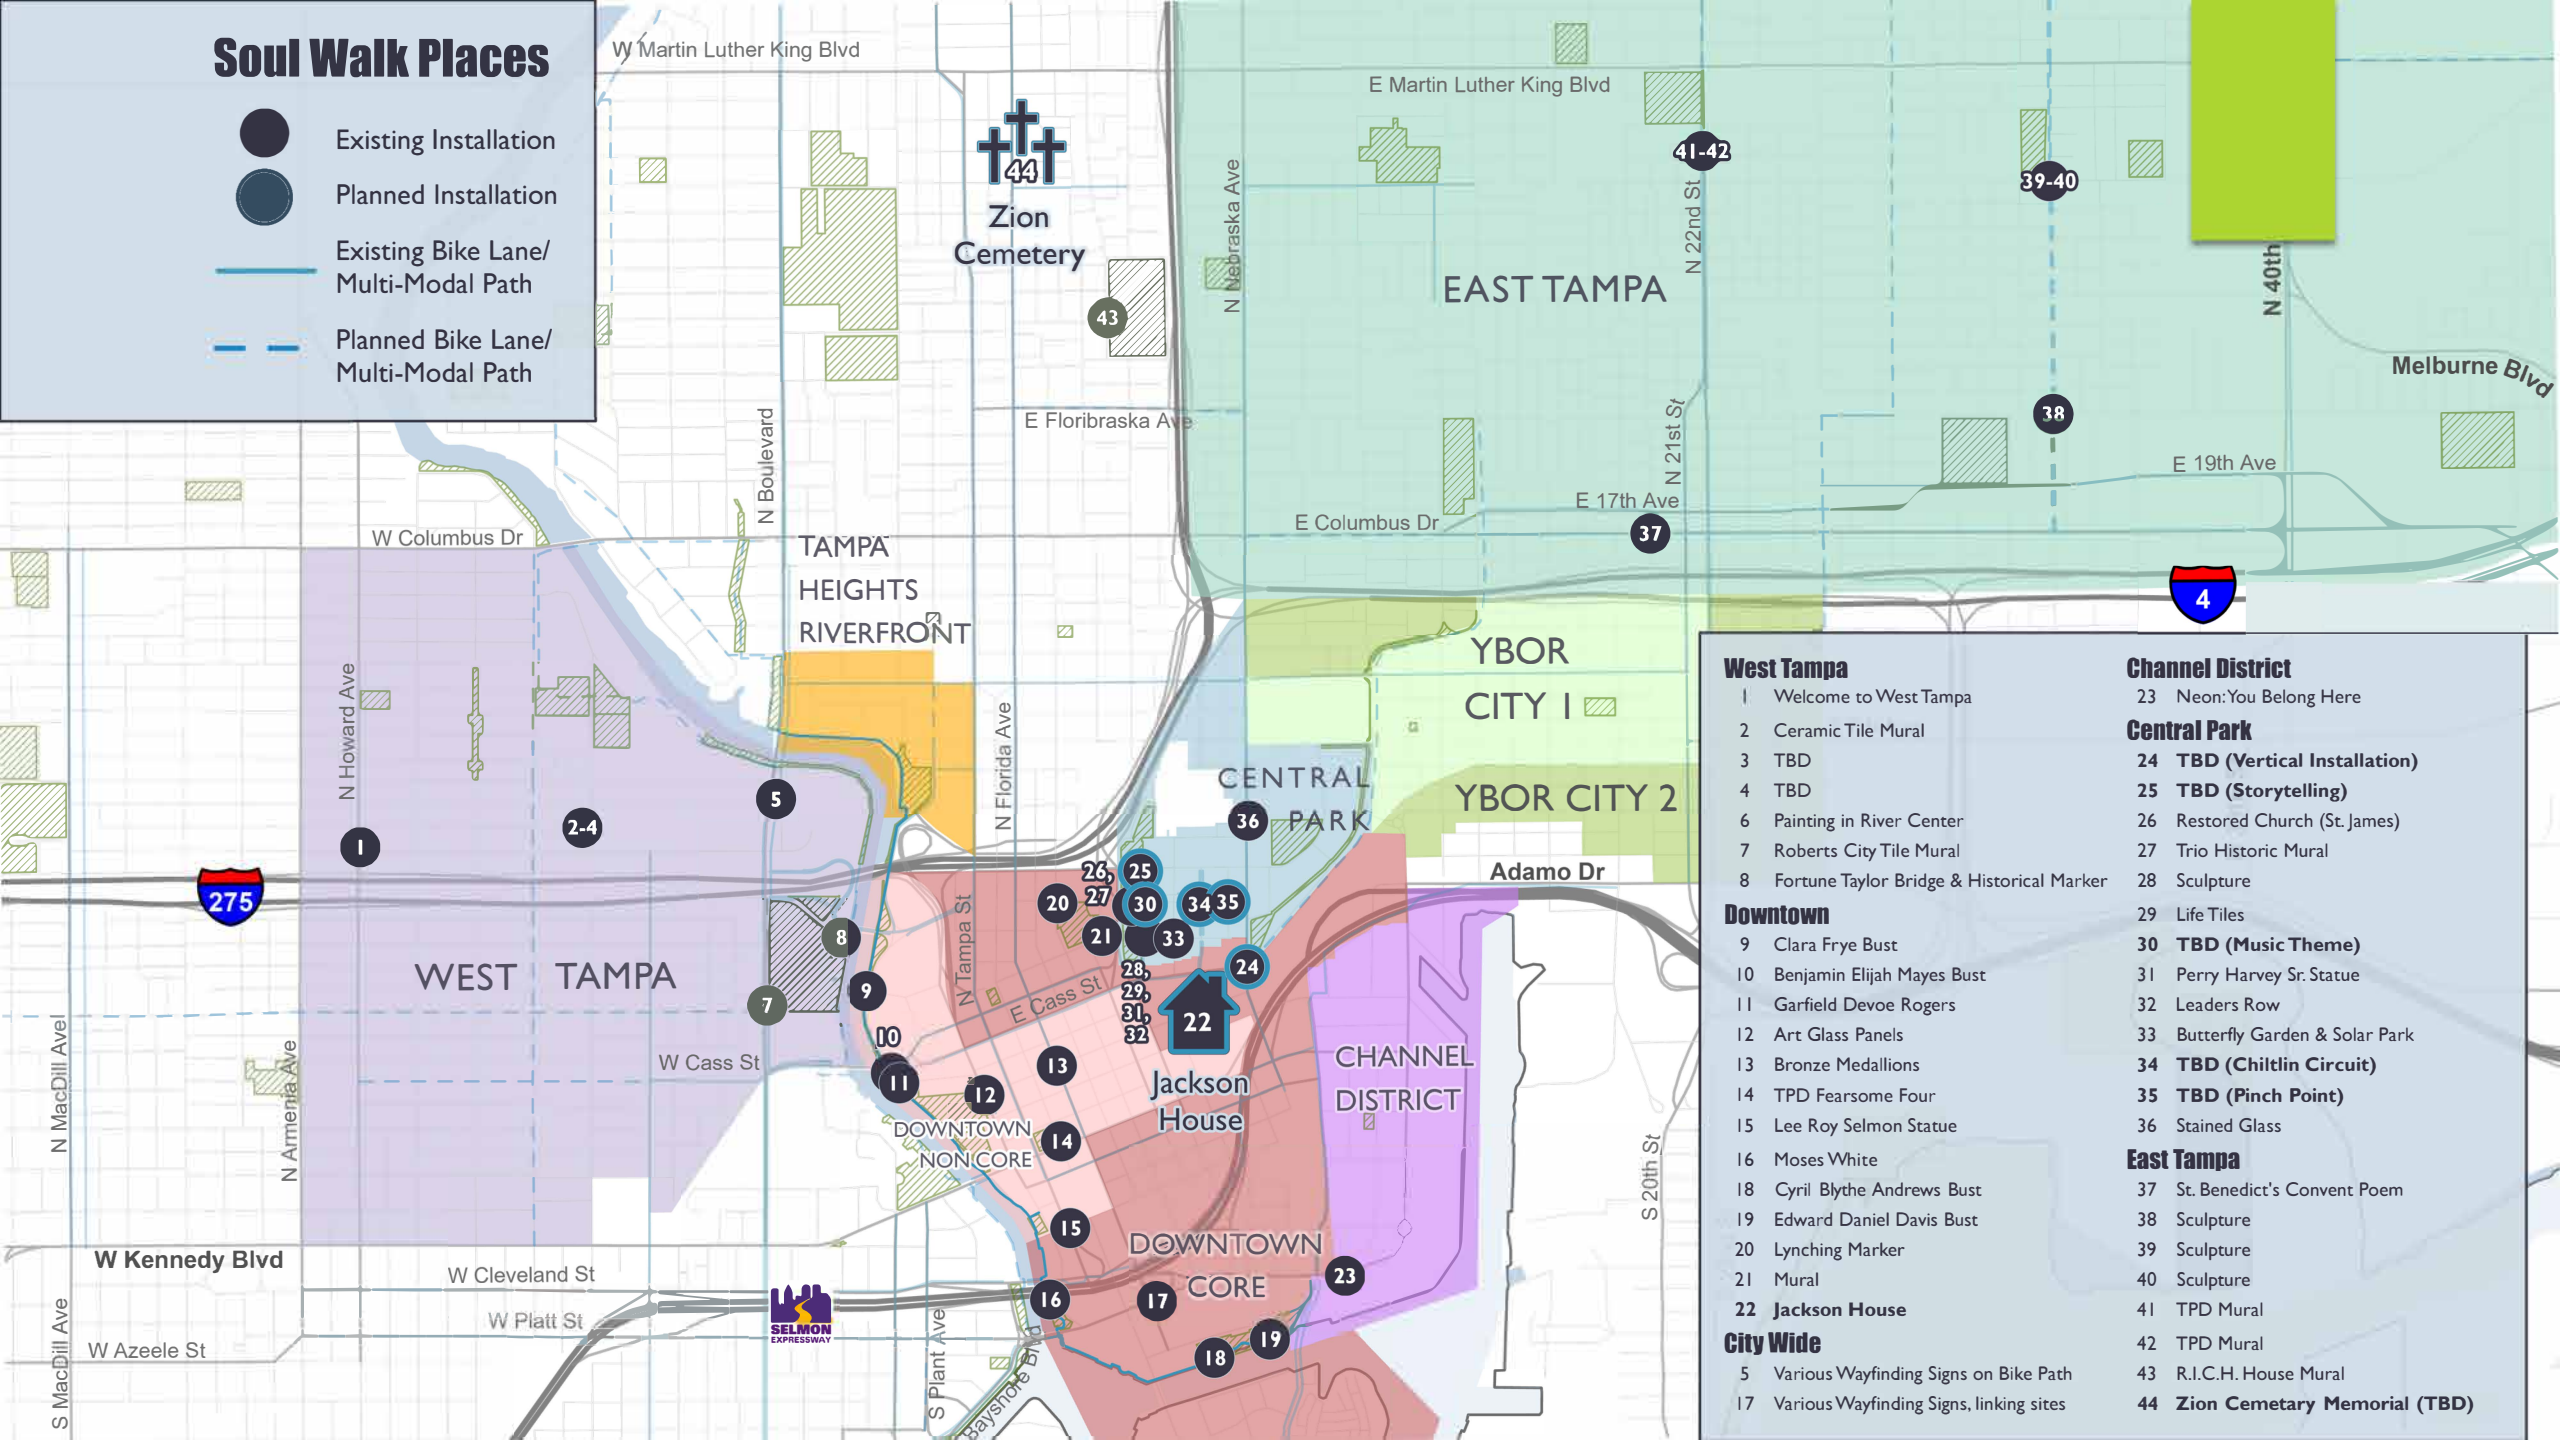

Soul Walk Places

-  Existing Installation
-  Planned Installation
-  Existing Bike Lane/
Multi-Modal Path
-  Planned Bike Lane/
Multi-Modal Path

West Tampa

- 1 Welcome to West Tampa
- 2 Ceramic Tile Mural
- 3 TBD
- 4 TBD
- 6 Painting in River Center
- 7 Roberts City Tile Mural
- 8 Fortune Taylor Bridge & Historical Marker

Downtown

- 9 Clara Frye Bust
- 10 Benjamin Elijah Mayes Bust
- 11 Garfield Devoe Rogers
- 12 Art Glass Panels
- 13 Bronze Medallions
- 14 TPD Fearsome Four
- 15 Lee Roy Selmon Statue
- 16 Moses White
- 18 Cyril Blythe Andrews Bust
- 19 Edward Daniel Davis Bust
- 20 Lynching Marker
- 21 Mural
- 22 Jackson House

City Wide

- 5 Various Wayfinding Signs on Bike Path
- 17 Various Wayfinding Signs, linking sites

Channel District

- 23 Neon: You Belong Here

Central Park

- 24 TBD (Vertical Installation)
- 25 TBD (Storytelling)
- 26 Restored Church (St. James)
- 27 Trio Historic Mural
- 28 Sculpture
- 29 Life Tiles
- 30 TBD (Music Theme)
- 31 Perry Harvey Sr. Statue
- 32 Leaders Row
- 33 Butterfly Garden & Solar Park
- 34 TBD (Chitlin Circuit)
- 35 TBD (Pinch Point)
- 36 Stained Glass

East Tampa

- 37 St. Benedict's Convent Poem
- 38 Sculpture
- 39 Sculpture
- 40 Sculpture
- 41 TPD Mural

- 42 TPD Mural
- 43 R.I.C.H. House Mural
- 44 Zion Cemetary Memorial (TBD)