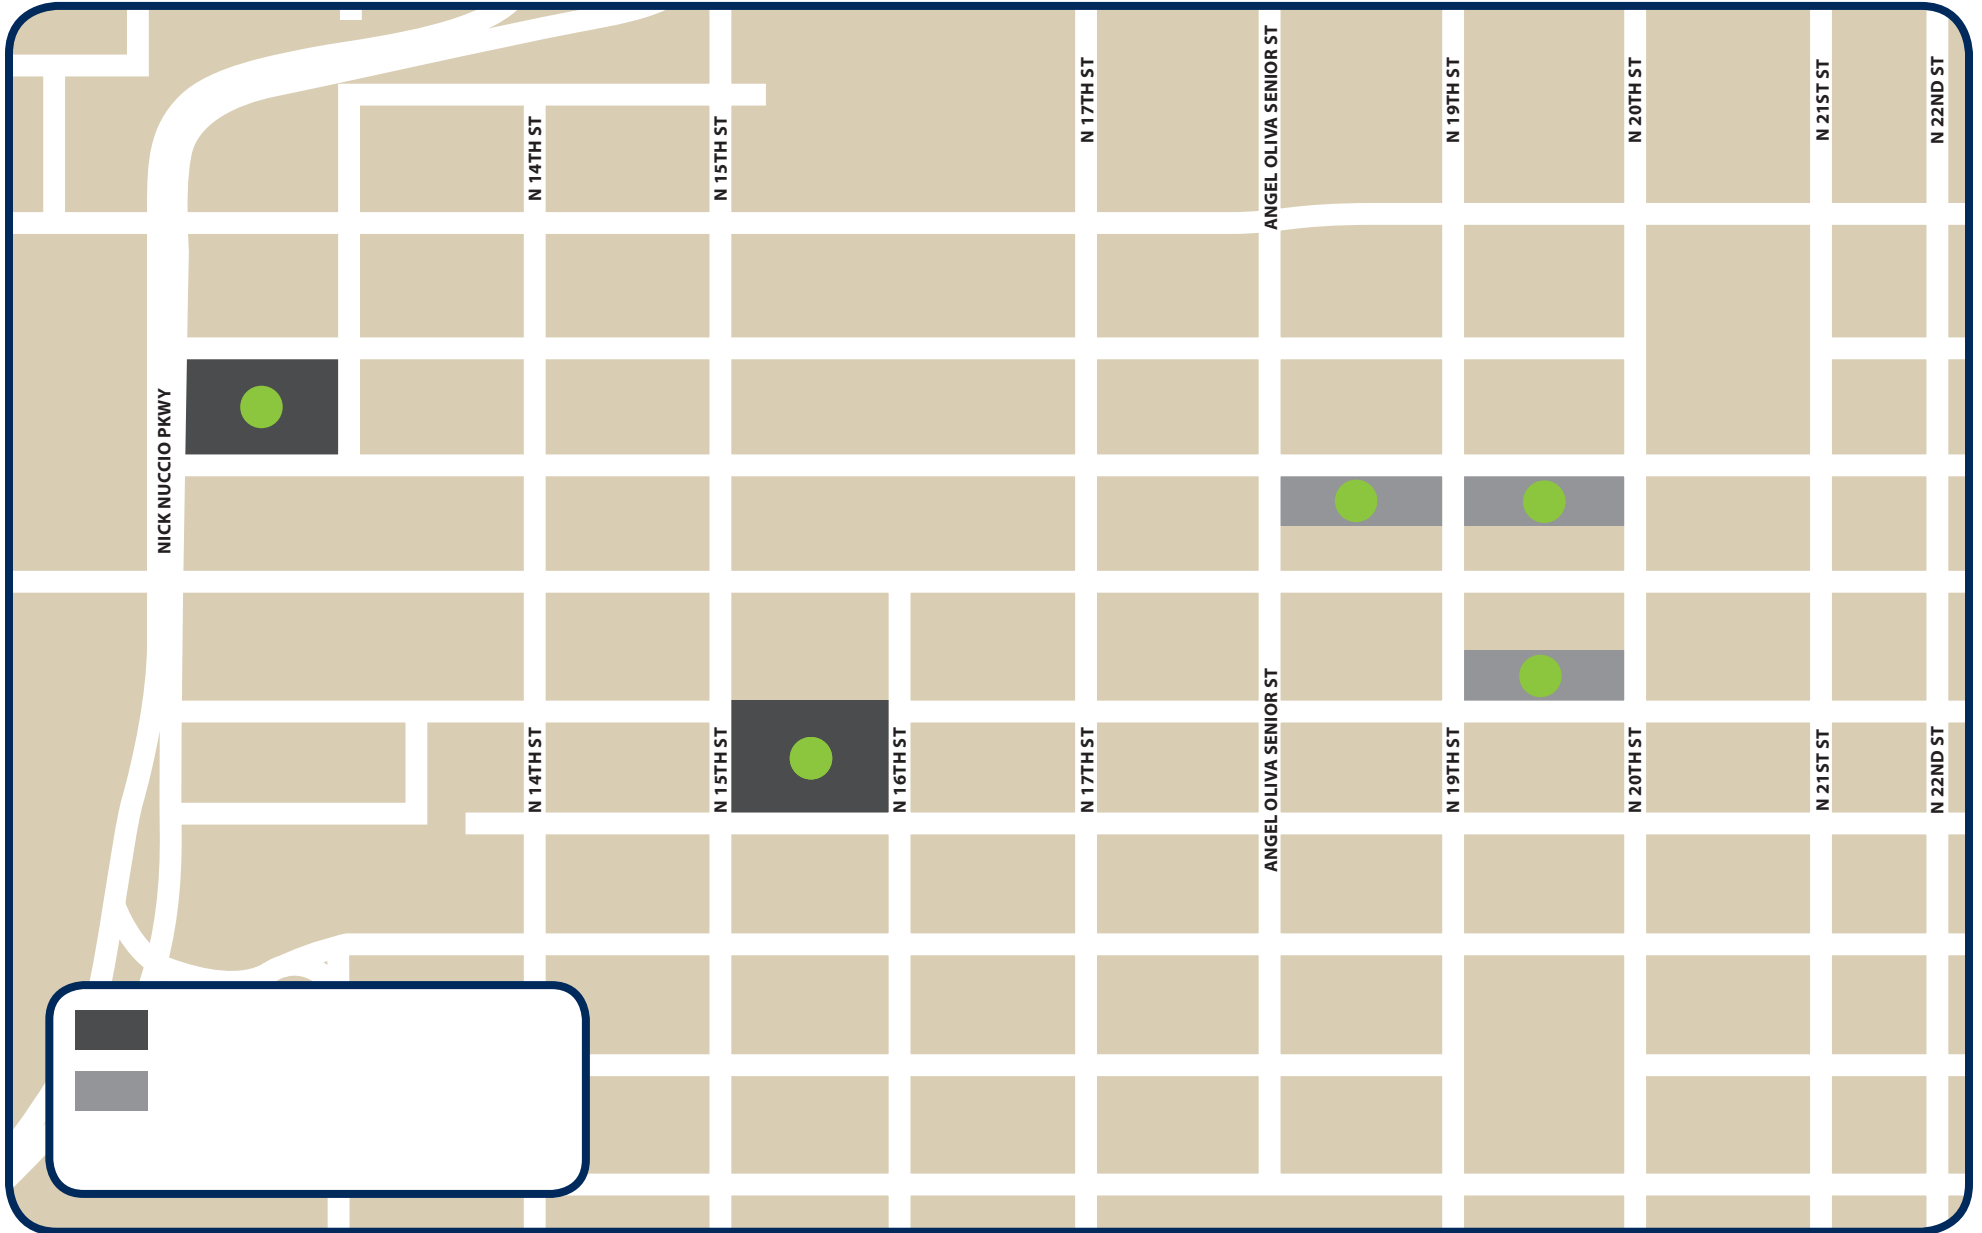

# City of Tampa Parking Division Ybor Garages and Lots

E12TH AVE

E12TH AVE

E12TH AVE

## City of Tampa Parking Division Garages & Lots: Ybor

<b>Facility Name and Location: Garages- Rates include 7.5% sales tax</b>	<b>Hourly Rate</b>	<b>Max Daily Rate</b>	<b>Monthly Rate (Restricted)</b>	<b>Monthly Rate (Unrestricted)</b>
<b>1. Fernando Noriega Jr. Garage, 2010 N 13<sup>th</sup> St</b>	<b>\$1.00</b>	<b>\$9.00</b>	<b>\$31.19</b>	<b>\$63.54</b>
<b>2. Centro Ybor Garage, 1500 E 5<sup>th</sup> Ave</b>	<b>\$1.00</b>	<b>\$9.00</b>	<b>\$31.19</b>	<b>\$63.54</b>
<b>Facility Name and Location: Lots- Rates include 7.5% sales tax</b>	<b>Hourly Rate</b>	<b>Max Daily Rate</b>	<b>Monthly Rate (Restricted)</b>	<b>Monthly Rate (Unrestricted)</b>
<b>3. Ybor Lot 3, 1701 N 19<sup>th</sup> St: 1st 2 hrs are free- must interact w/ paystation or Parkmobile app and link vehicle tag # to parking session</b>	<b>\$1</b>	<b>\$9</b>	<b>\$31.19</b>	<b>\$54.01</b>
<b>4. Ybor Lot 5, 1812 N 19<sup>th</sup> St: 1st 2 hrs are free- must interact w/ paystation or Parkmobile app and link vehicle tag # to parking session</b>	<b>\$1</b>	<b>\$9</b>	<b>N/A</b>	<b>N/A</b>
<b>5. Ybor Lot 6, 1813 N 19<sup>th</sup> St: 1st 2 hrs are free- must interact w/ paystation or Parkmobile app and link vehicle tag # to parking session</b>	<b>\$1</b>	<b>\$9</b>	<b>\$31.19</b>	<b>\$54.01</b>