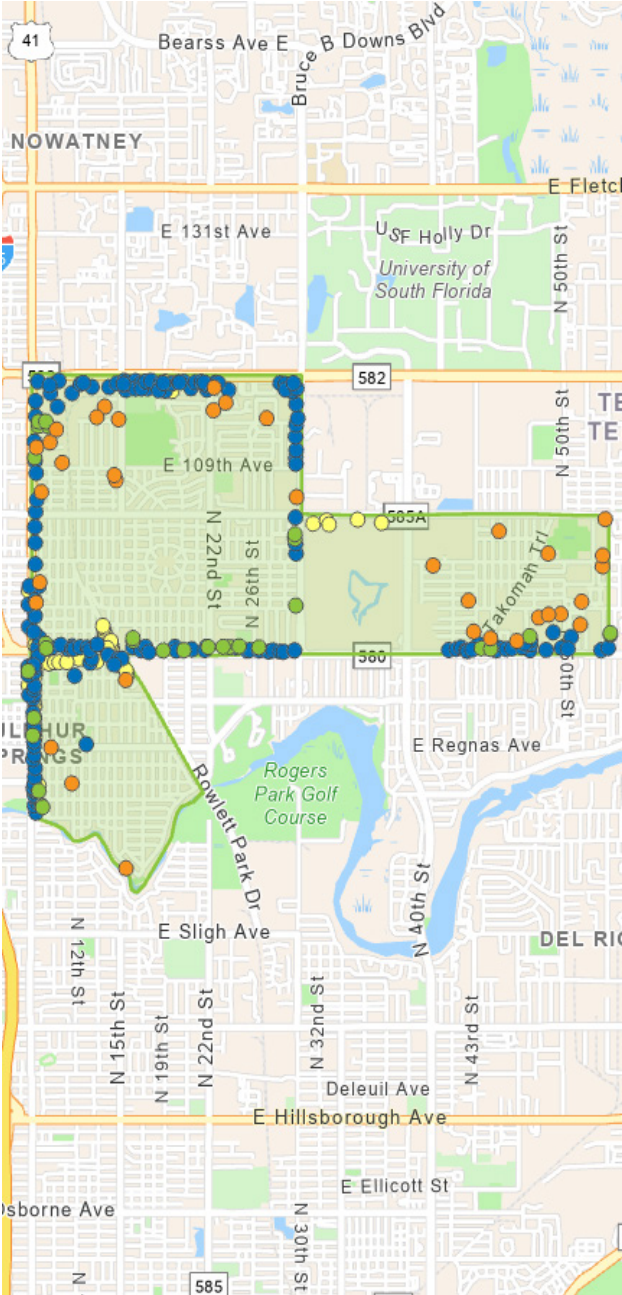

UNIVERSITY AREA