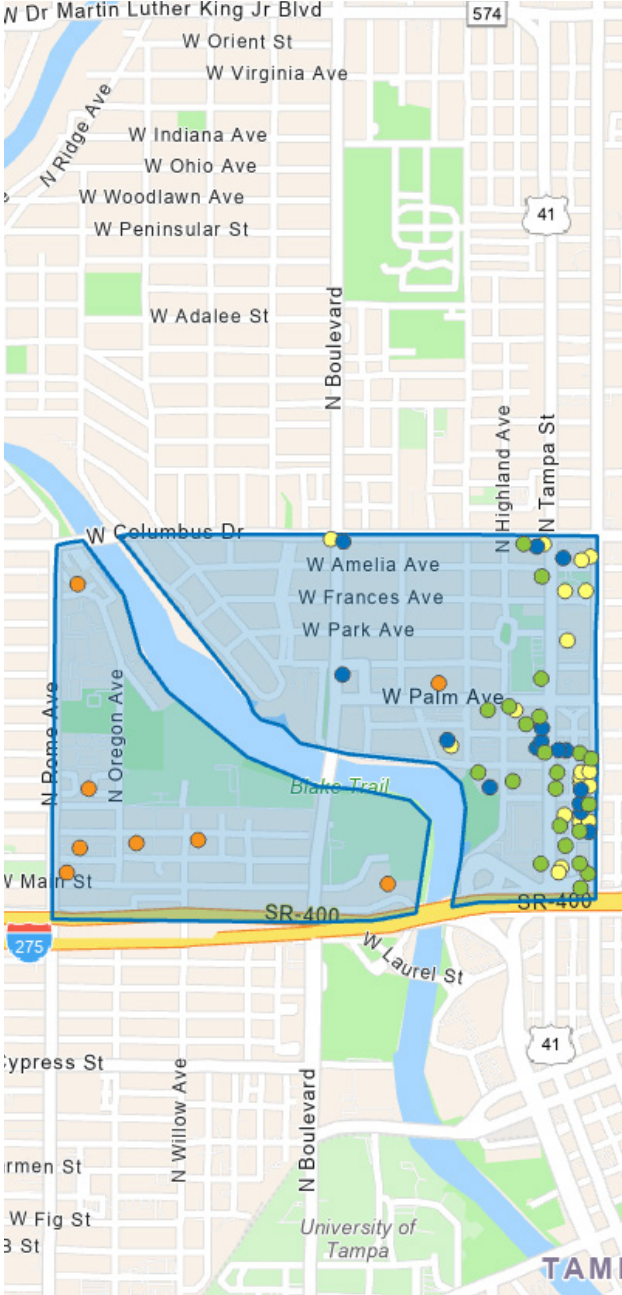

WEST TAMPA

DREW PARK/AIRPORT

UNIVERSITY AREA