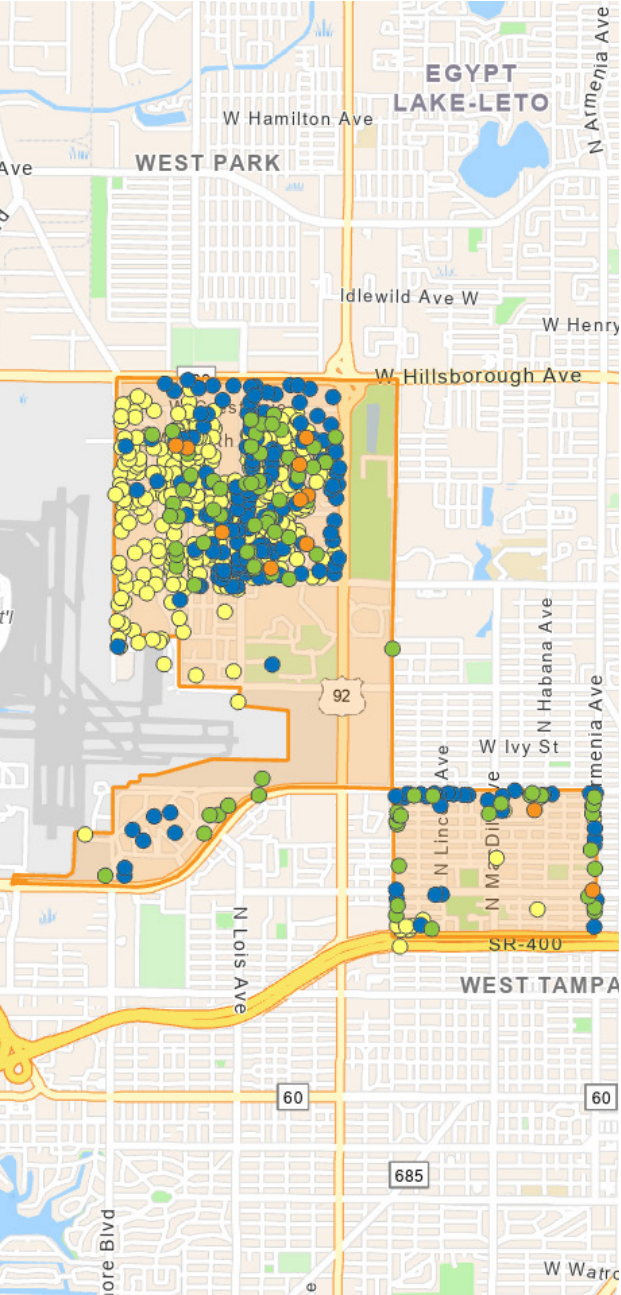

DREW PARK/AIRPORT