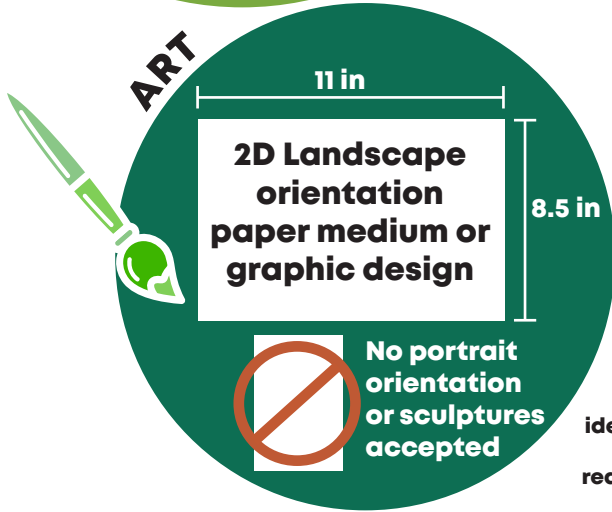

Use your artistic skills to share a message of environmental stewardship through waste reduction!

Eligibility Requirements

- Students (grades 3 - 12) enrolled in a school or homeschooled within the City of Tampa limits (verify with school list on page 2 to confirm).

PROGRAM RULES

Only **one** entry per student.

Submissions must be original work and reflect a **Waste Reduction** theme.

Avoid repeating past entry ideas and create a new concept. Submissions not meeting requirements will be disqualified.