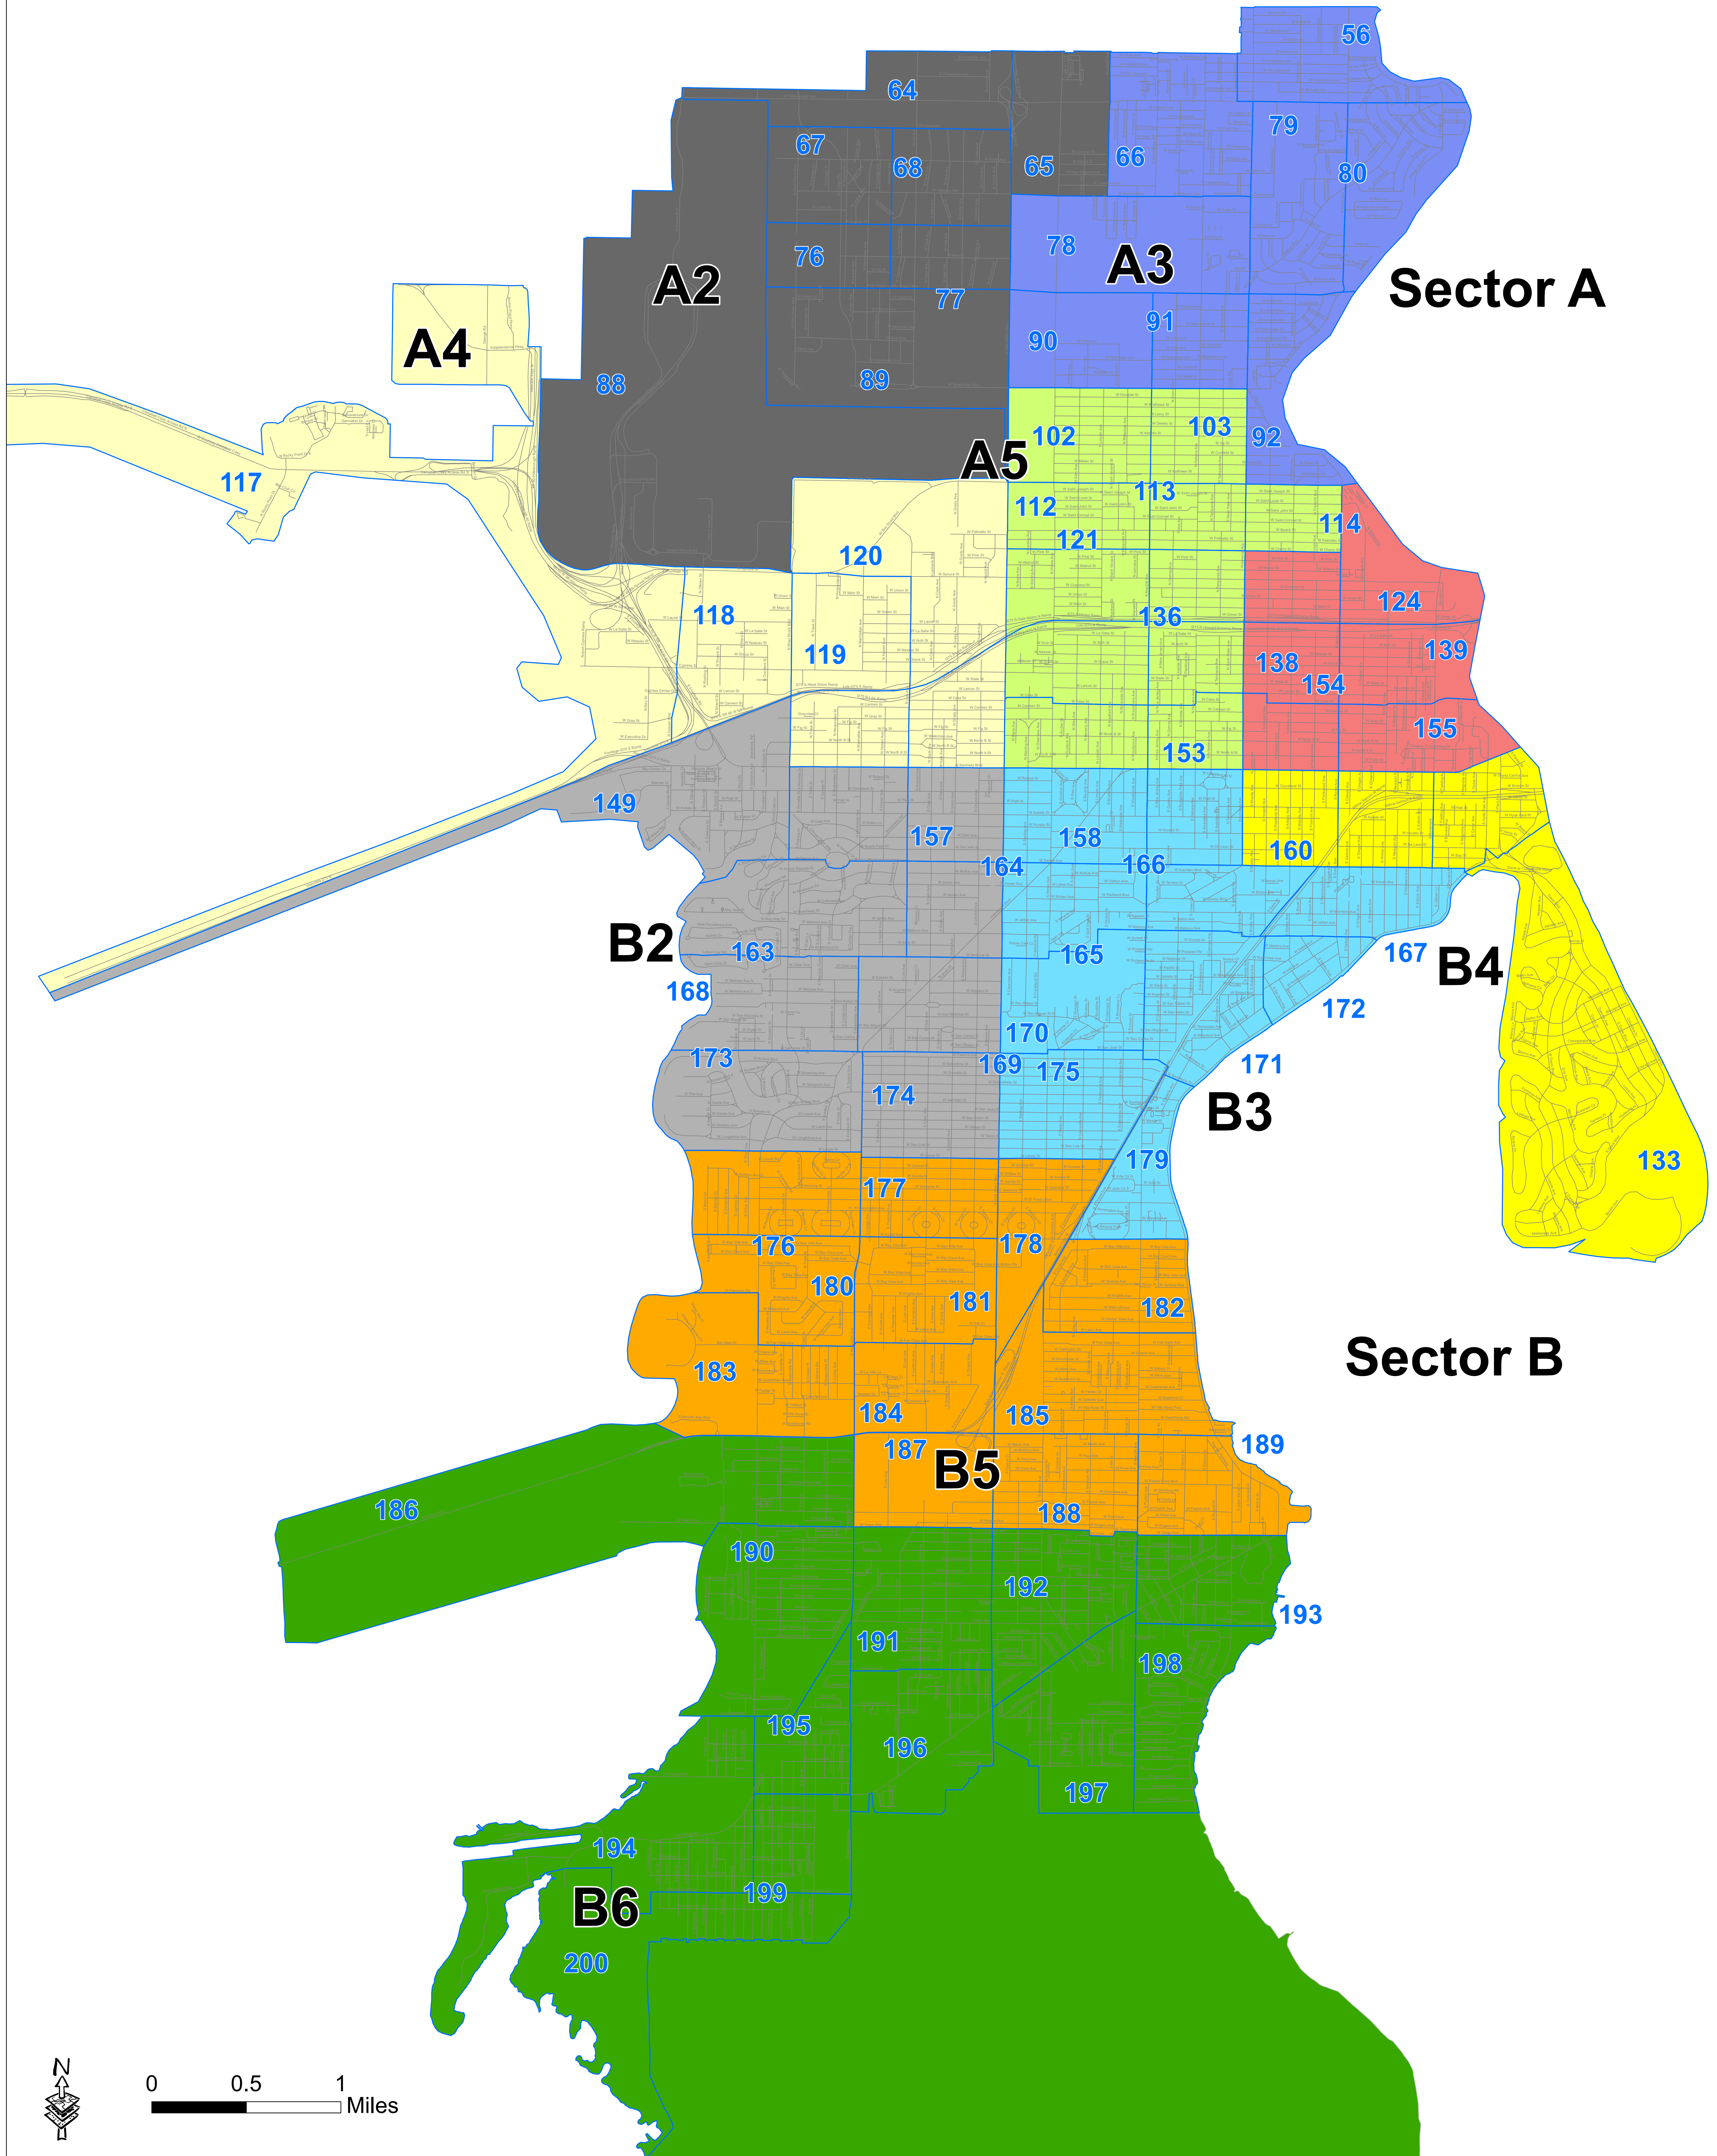

# Tampa Police Department District One

0 0.5 1 Miles