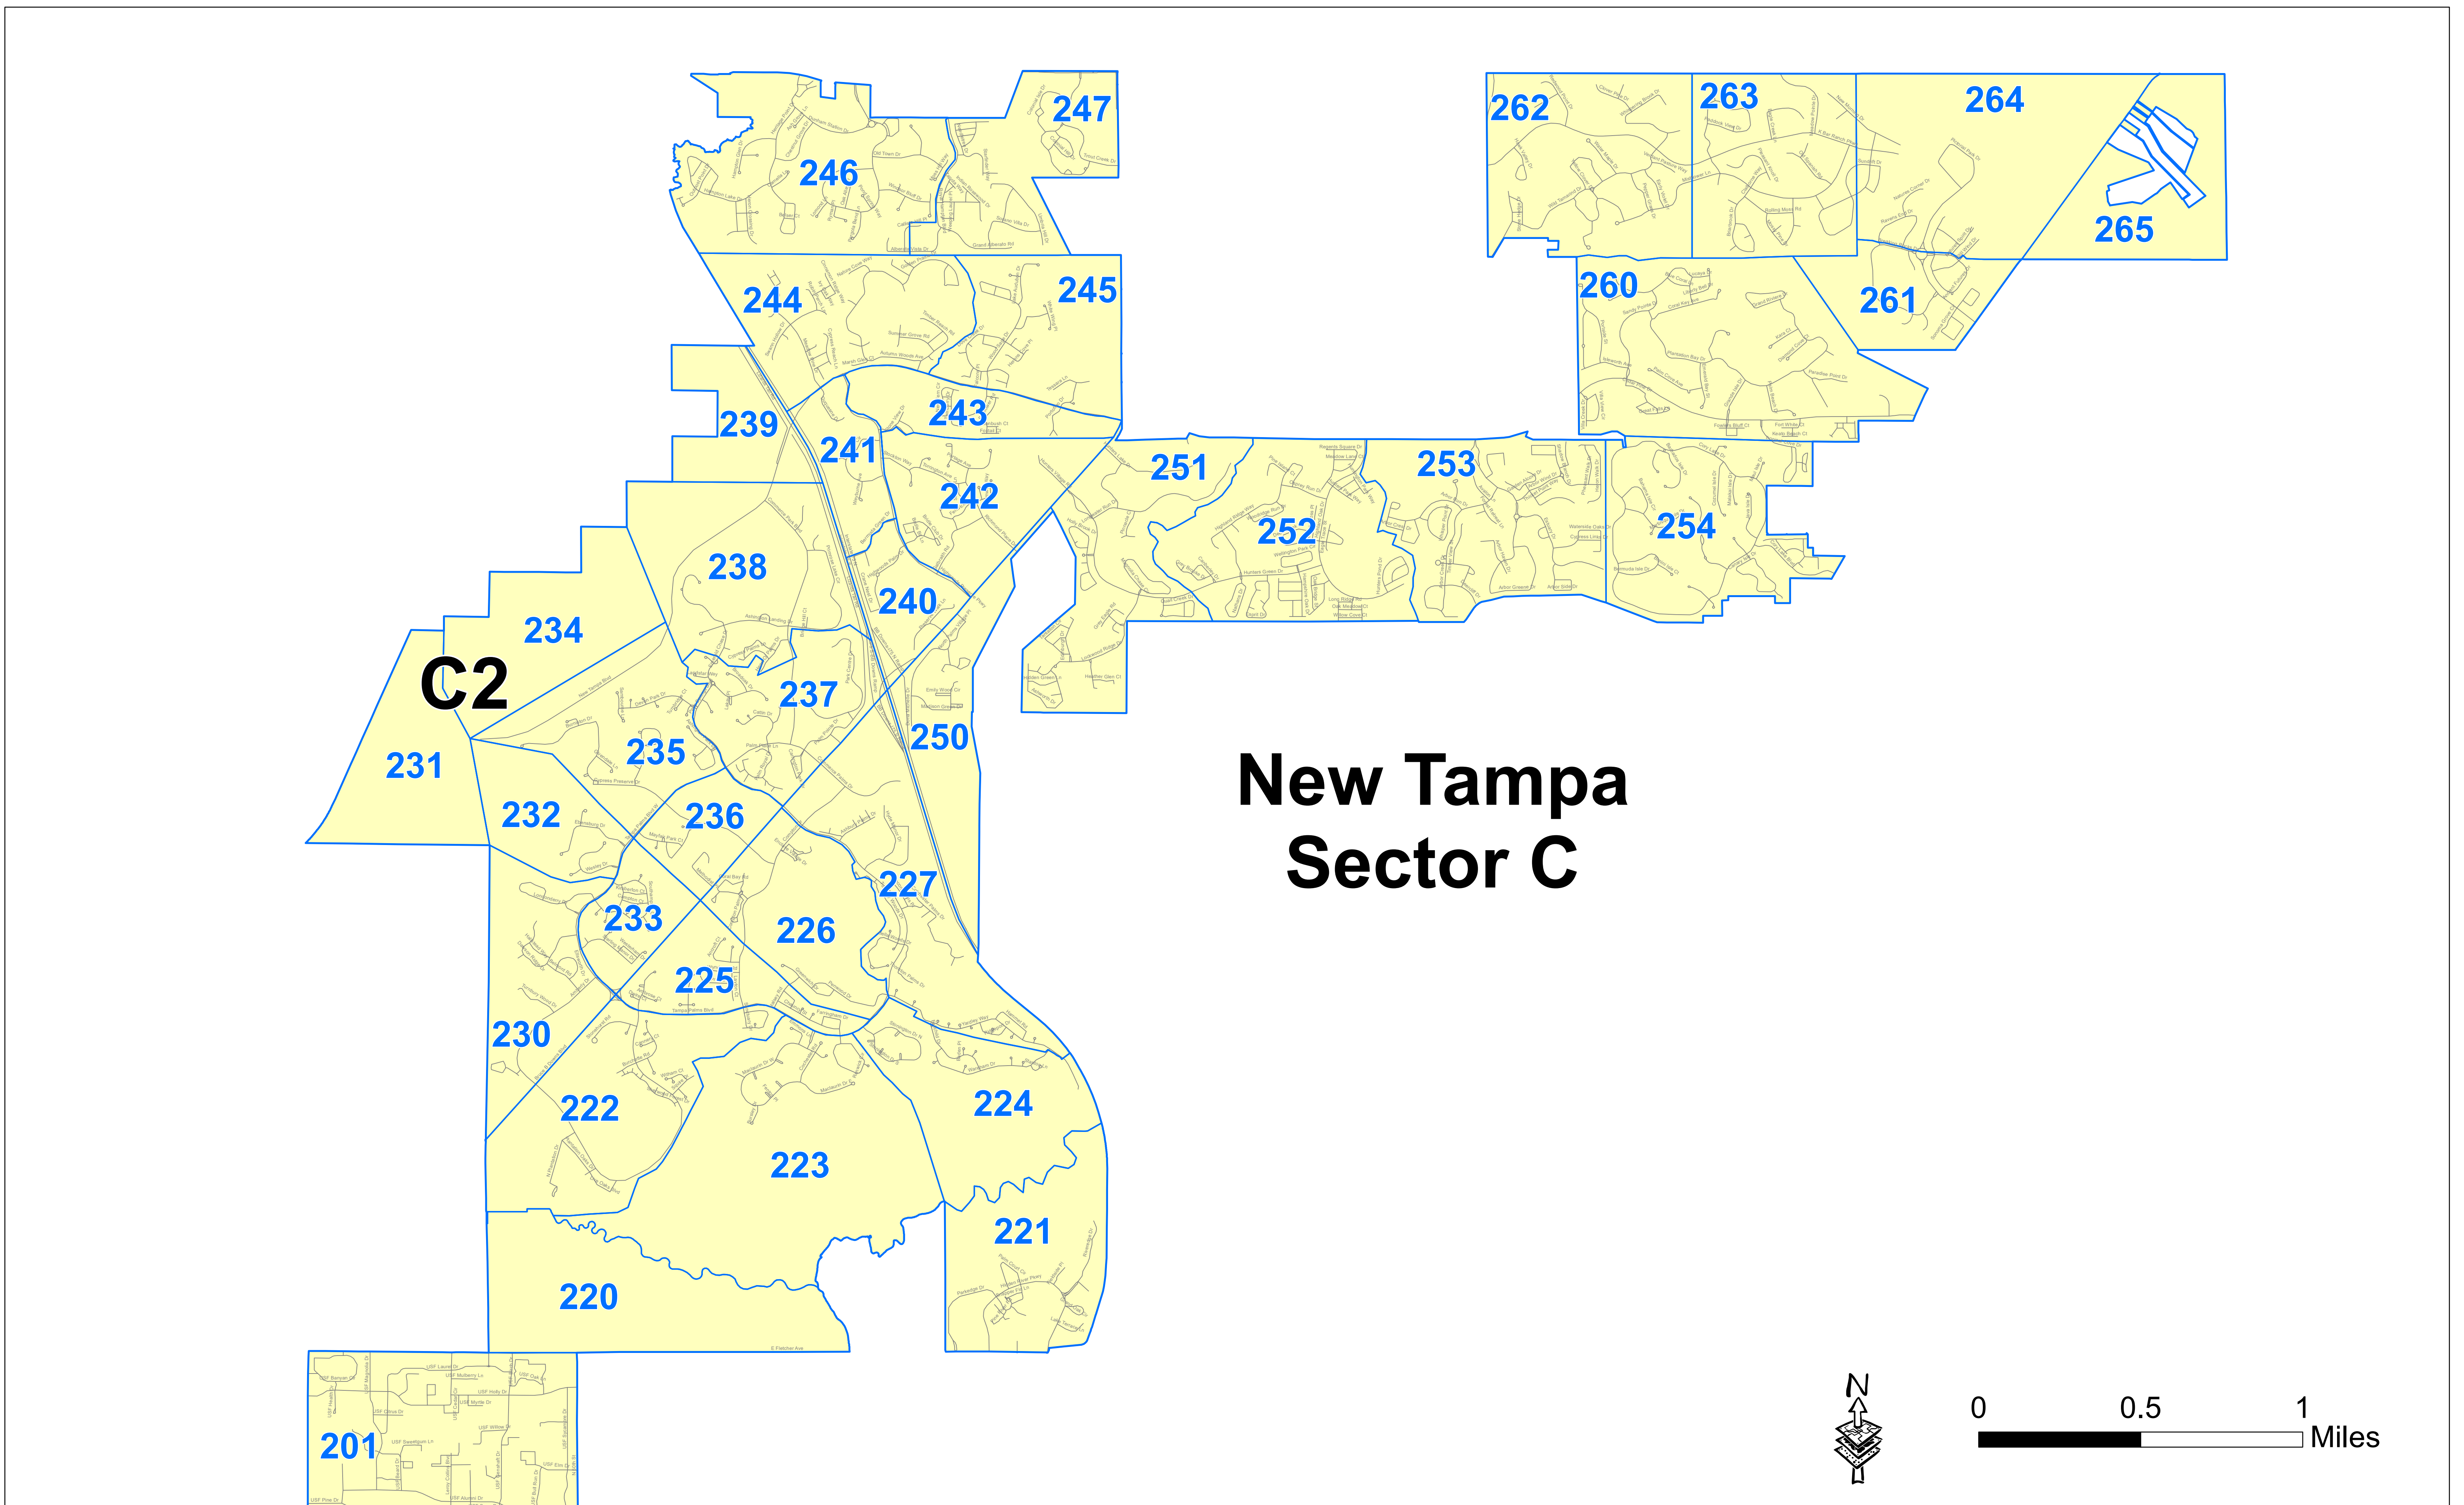

# Tampa Police Department District Two

0 0.5 1 Miles