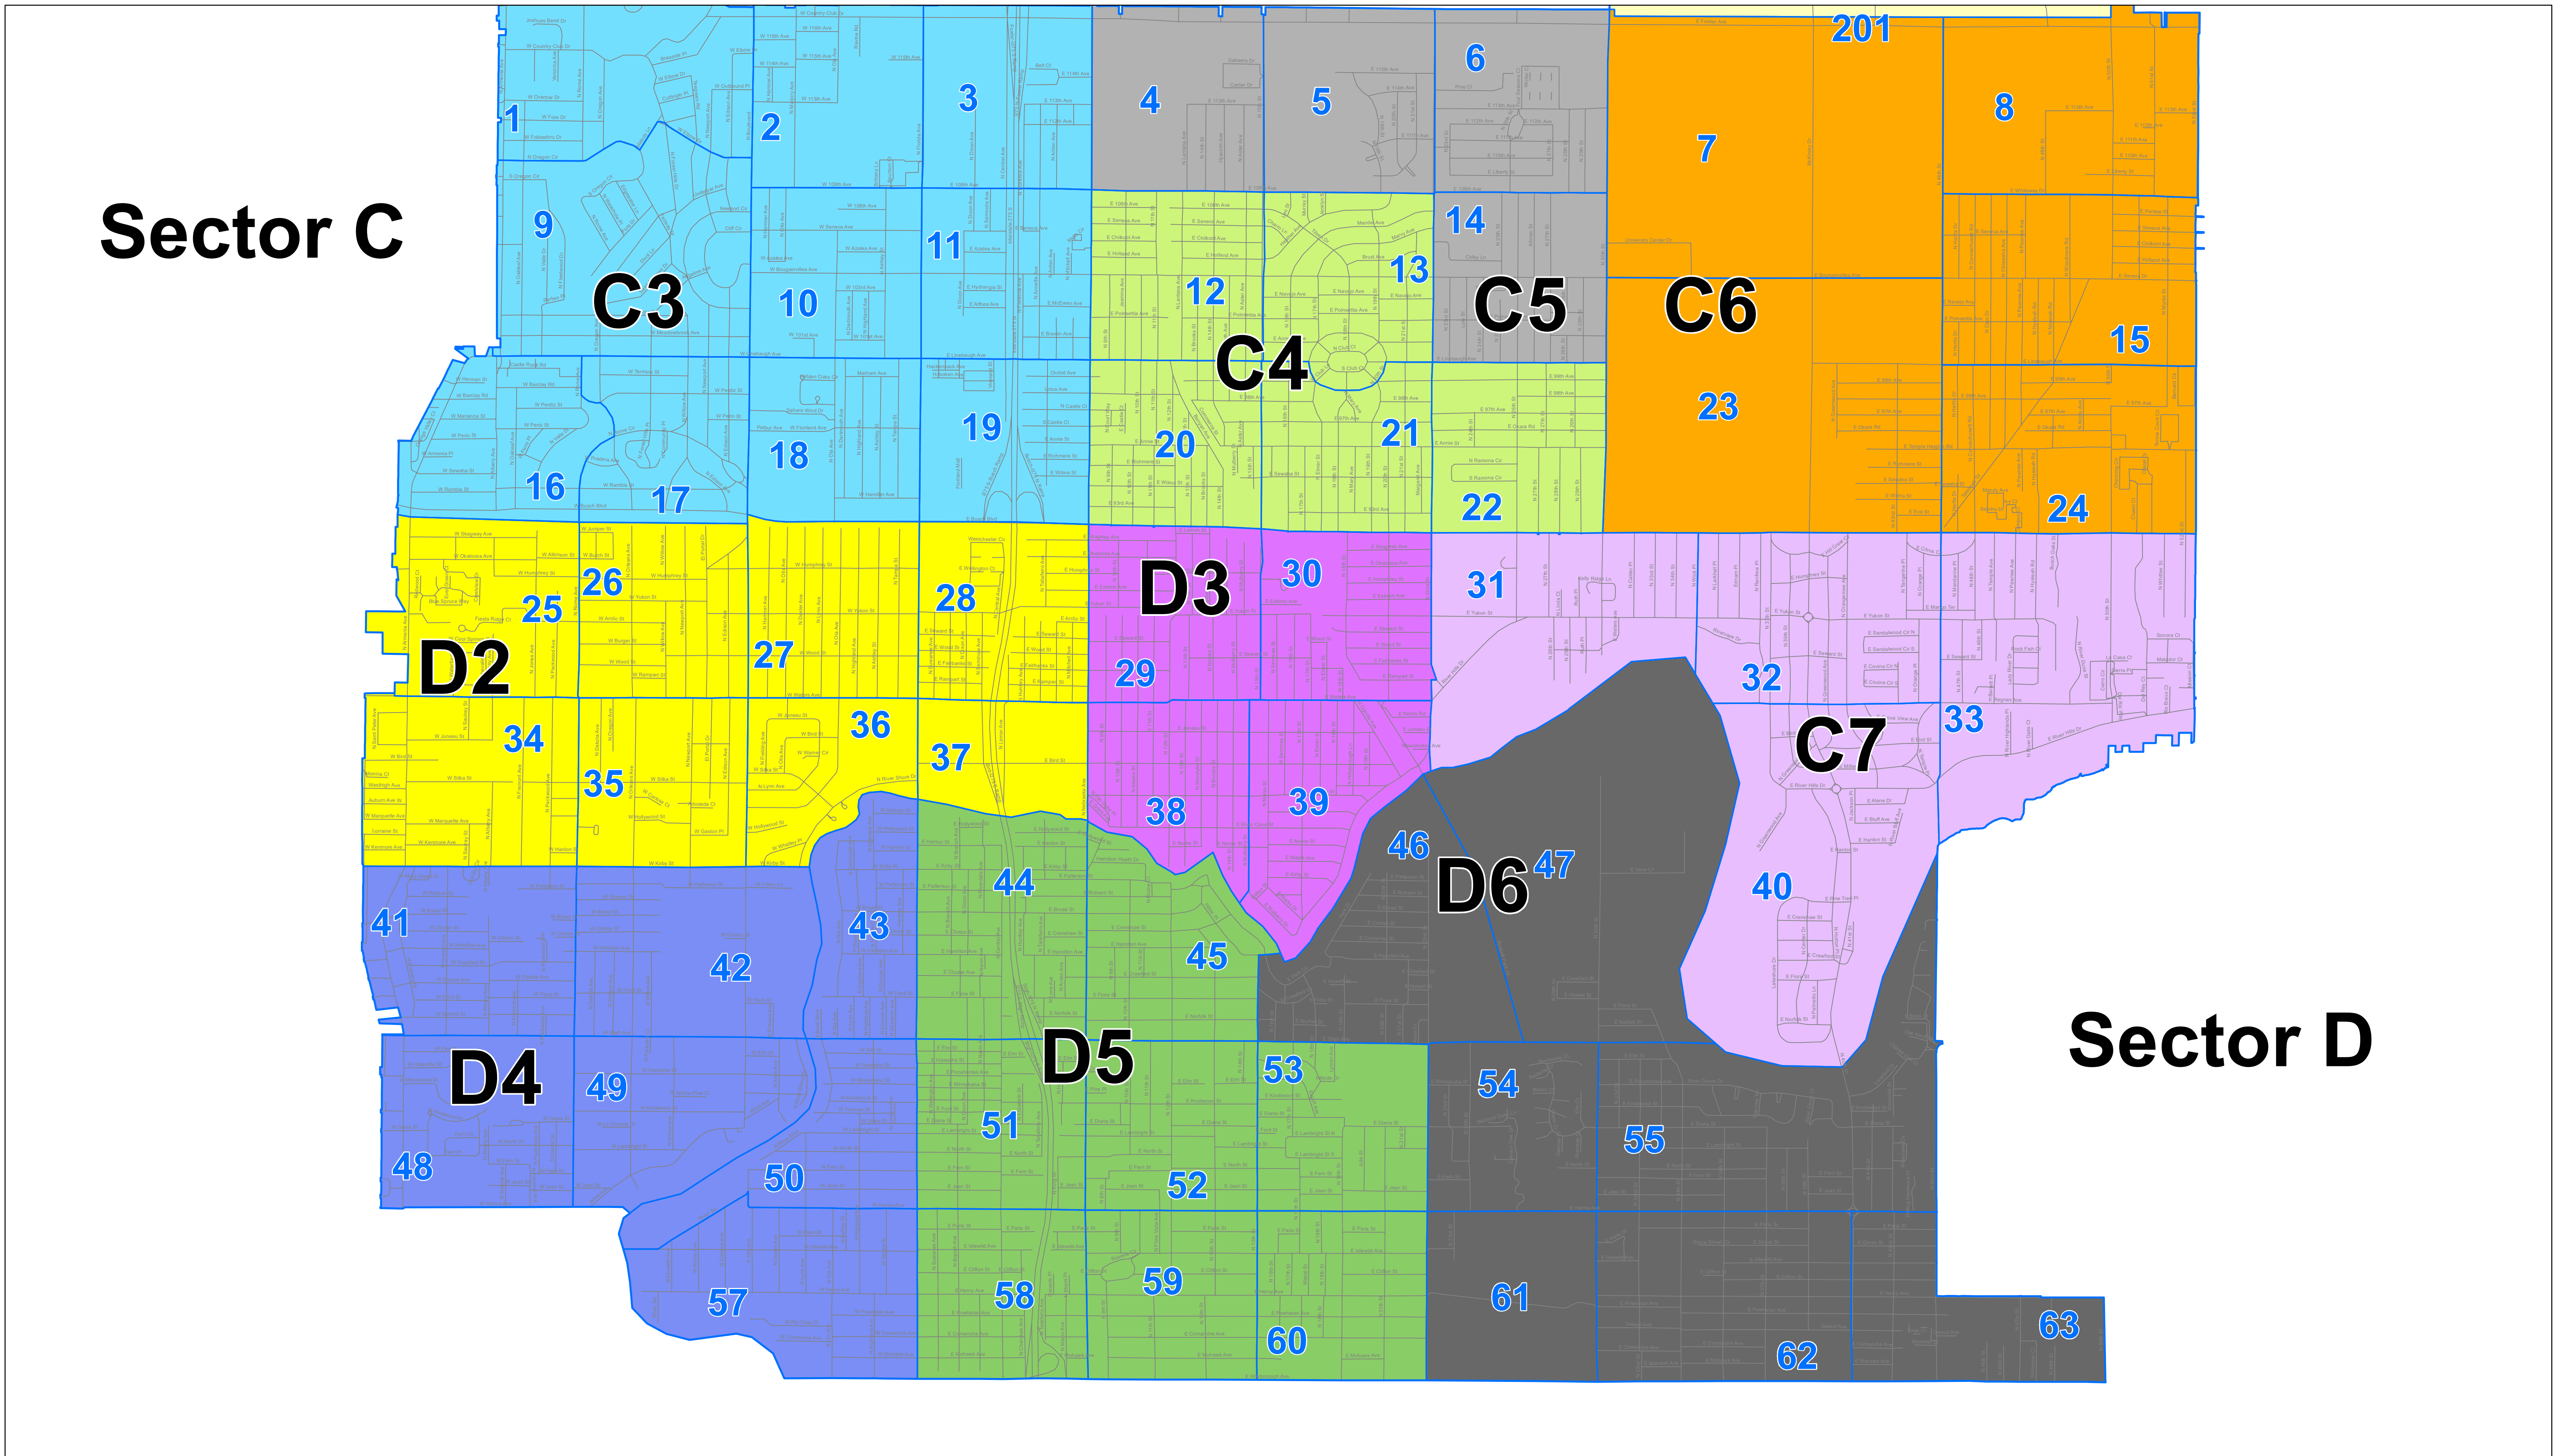

# Tampa Police Department District Two

0 0.5 1 Miles