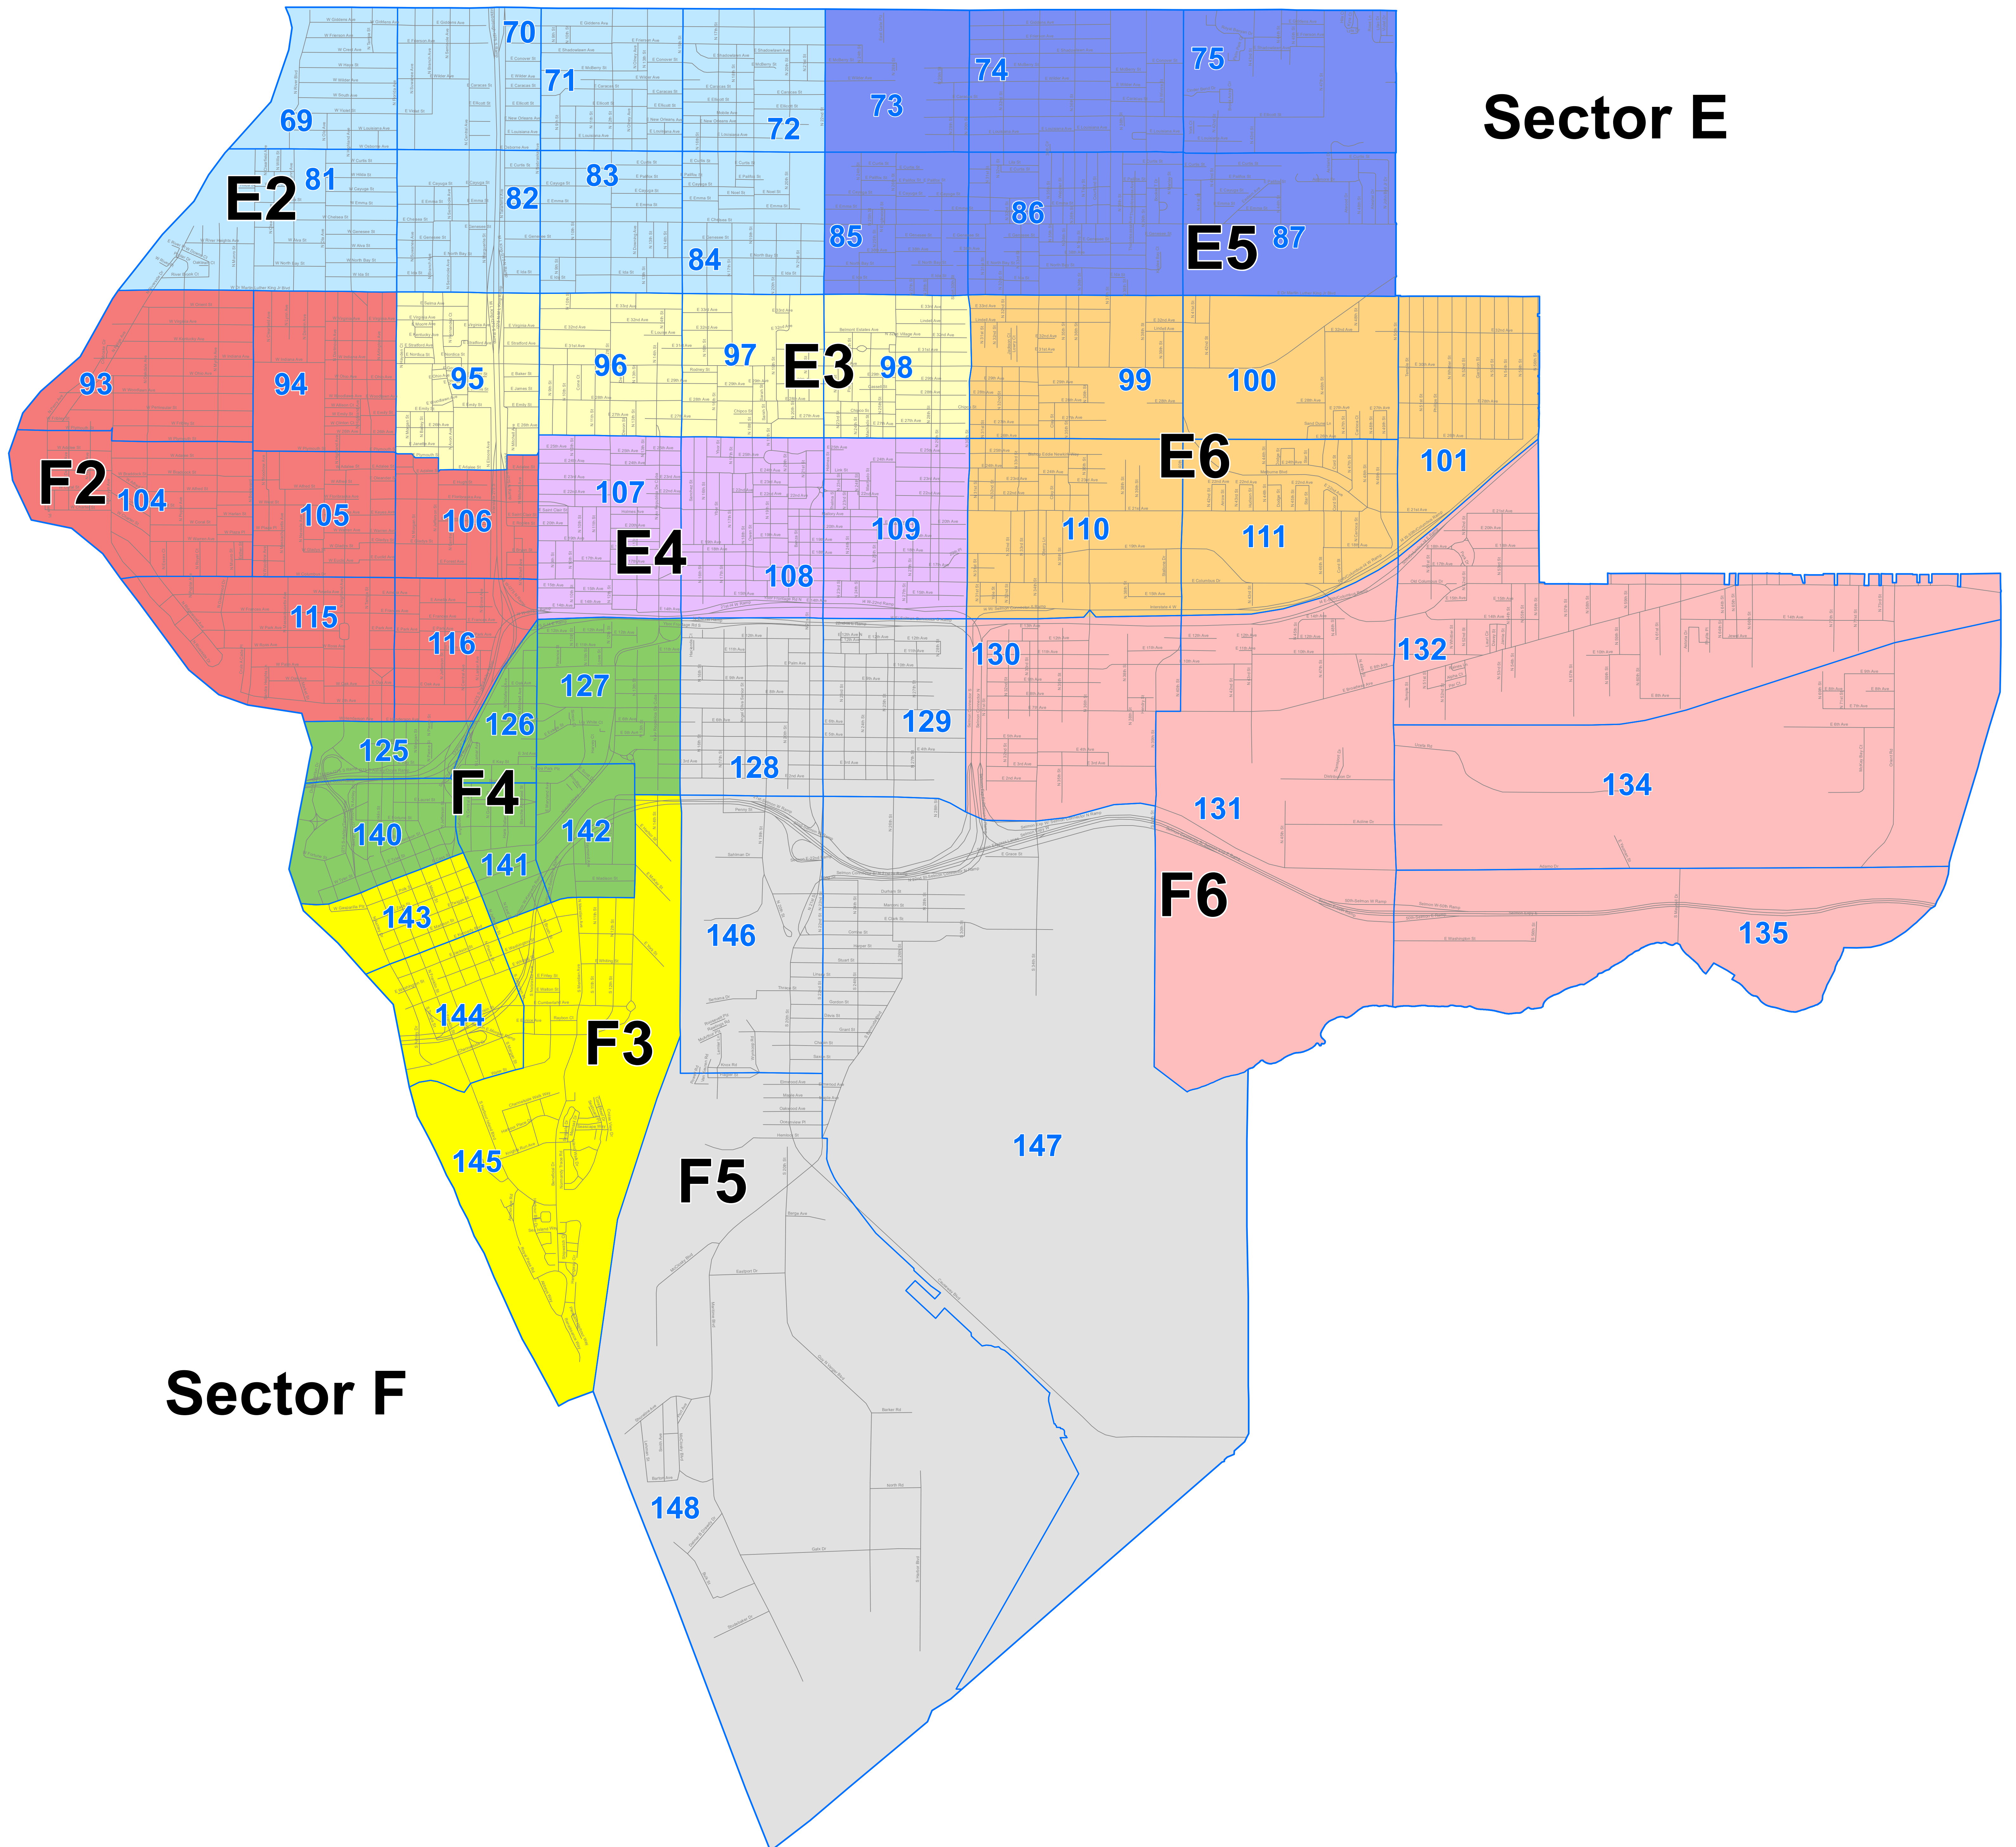

Tampa Police Department District Three

Sector E

Sector F

0 0.5 1 Miles