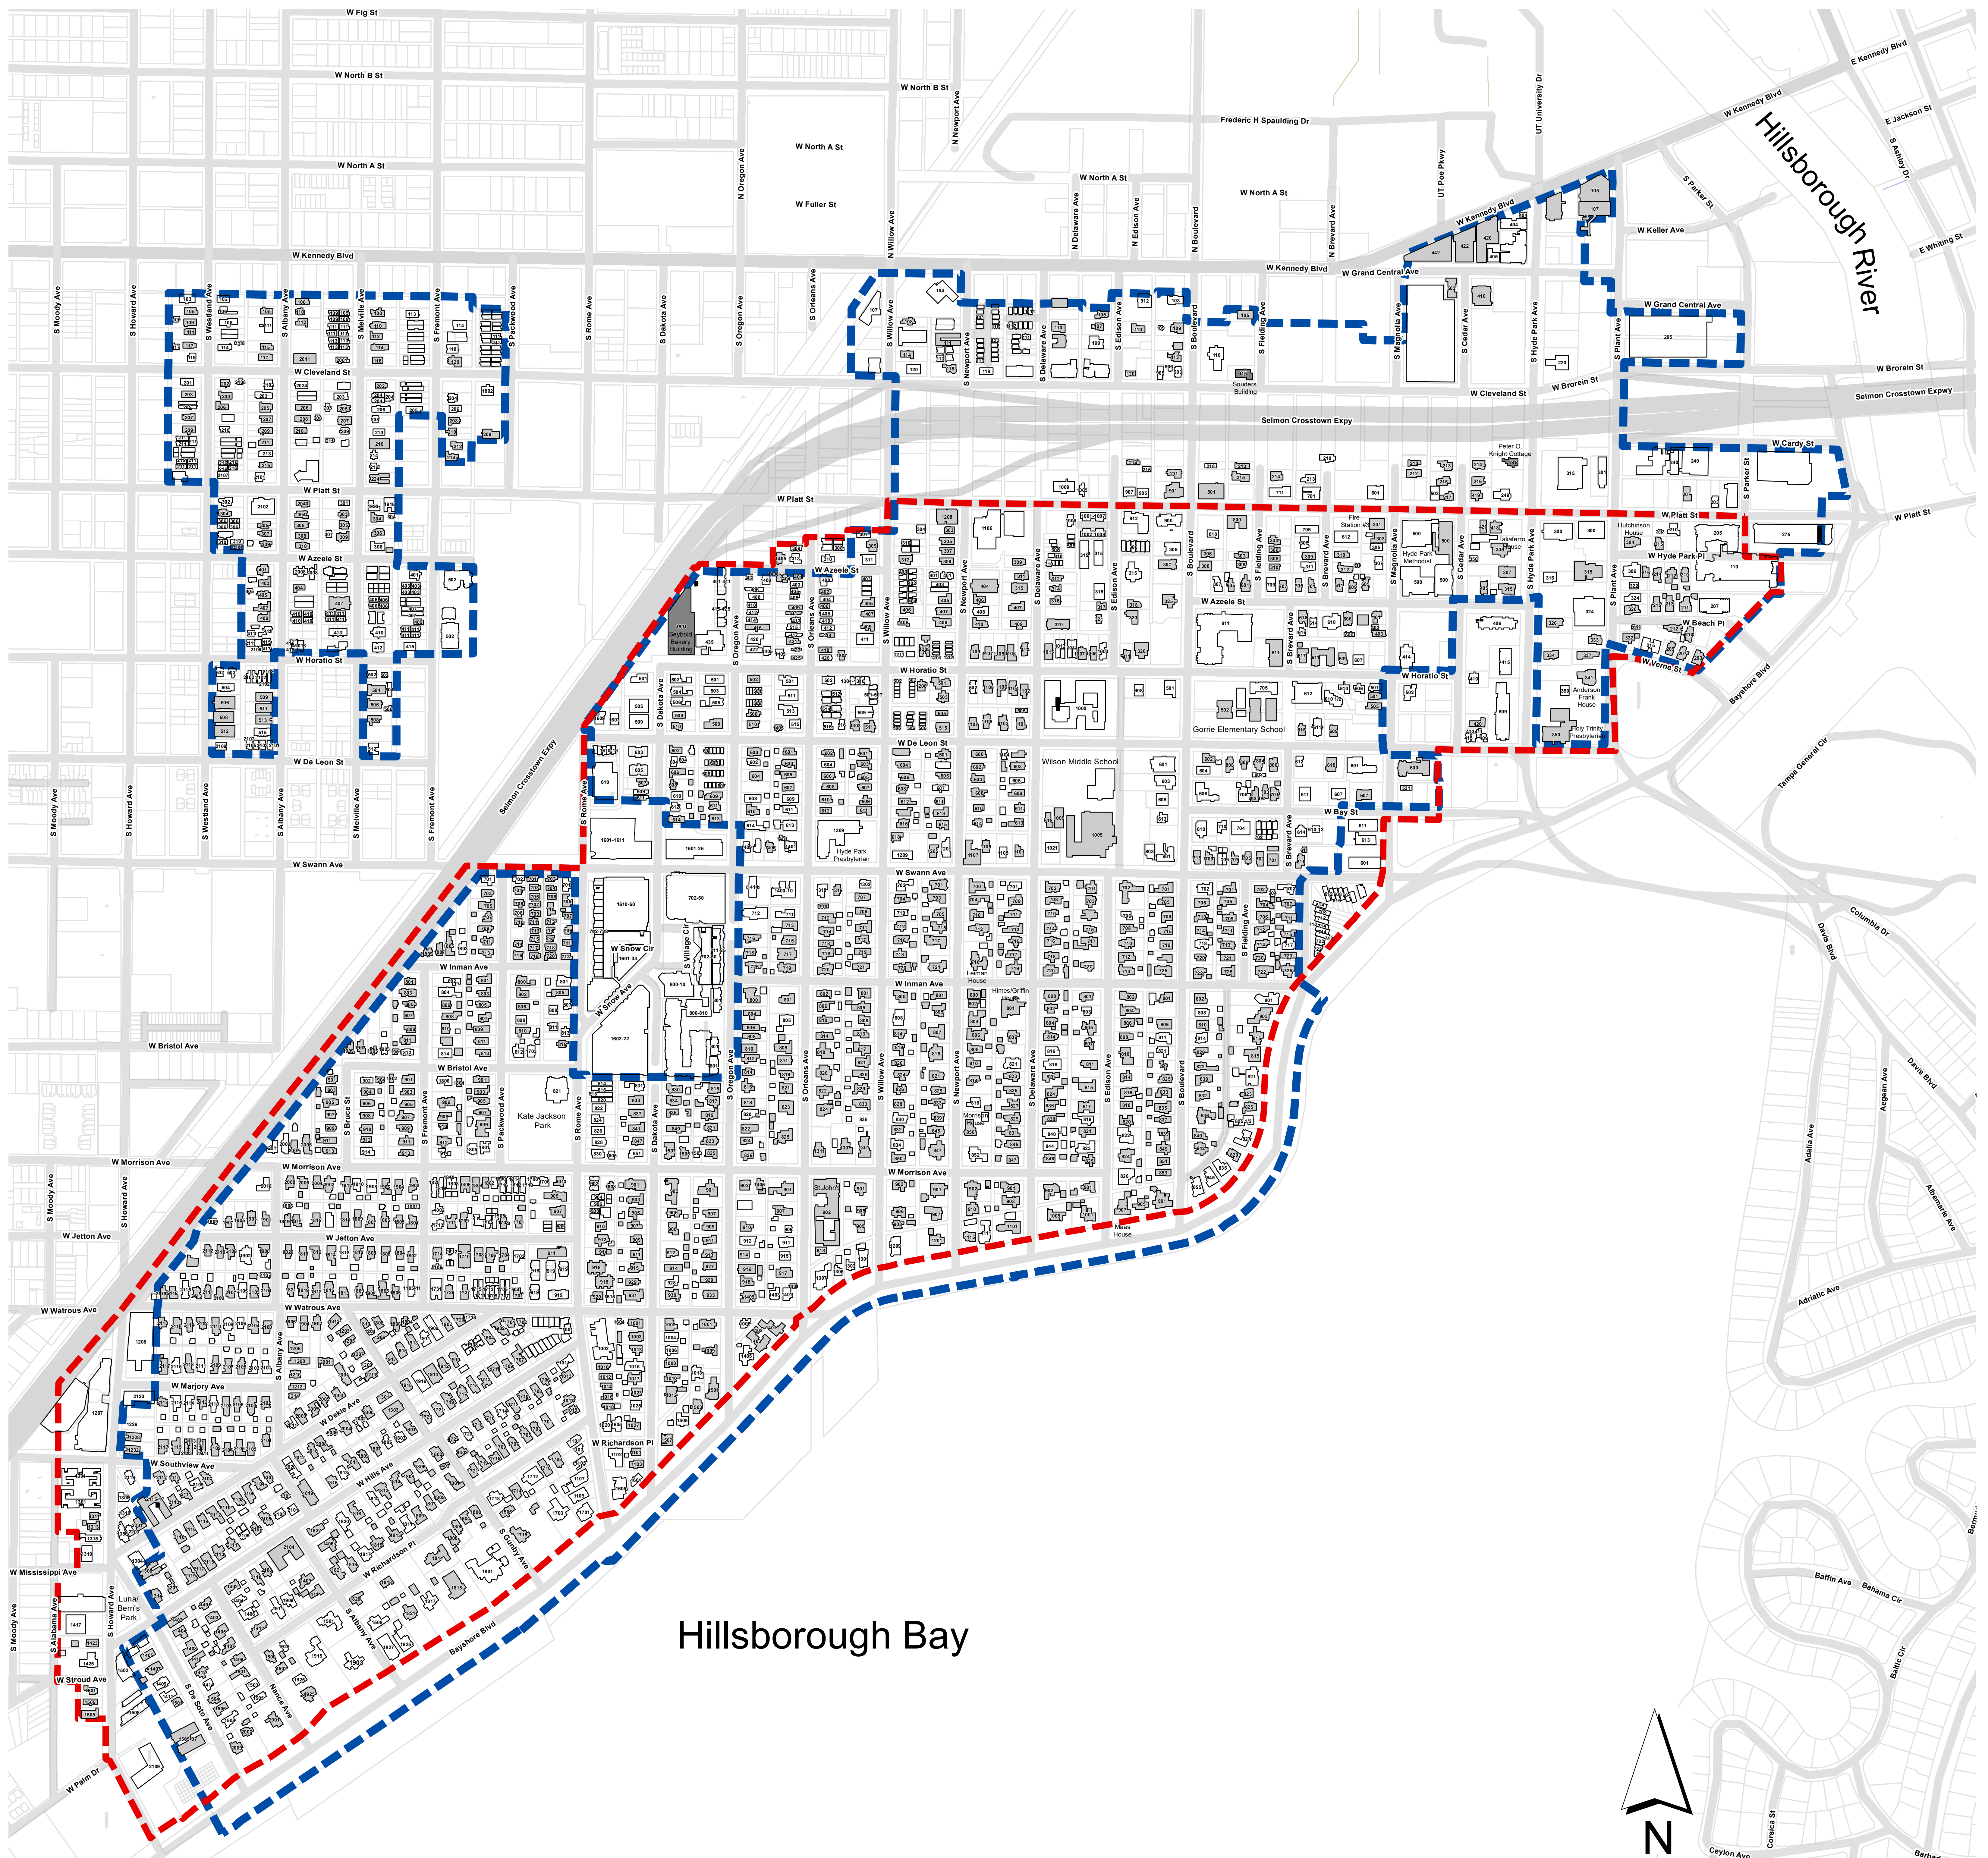

HYDE PARK HISTORIC DISTRICT

Period of Historic Significance: 1886-1933

01-05-2023

Hillsborough Bay

Legend

- Non-Contributing Structure
- Contributing Structure
- Landmark
- ▭ Local Hyde Park Historic District (1988)
- ▭ National Hyde Park Historic District (1985)