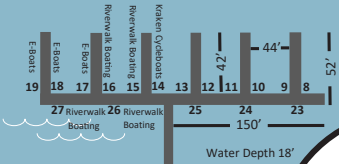

**1st Floor**

\* Slips 14-19, 26-27 not available

The Sail Restaurant & Bar

Sail Plaza

Street Car Station

EMBASSY SUITES®  
Tampa - Downtown Convention Center

**FLOOR PLAN LEGEND**

- Automatic External Defibrillator
- ATM
- Cafés, Concessions & Restaurants
- Column
- Family Restrooms
- Floor Ports
- Vending Machine
- Main Entrances
- Men's Restrooms
- Pillar
- Hospitality Suite
- Women's Restrooms
- ADA
- First Aid