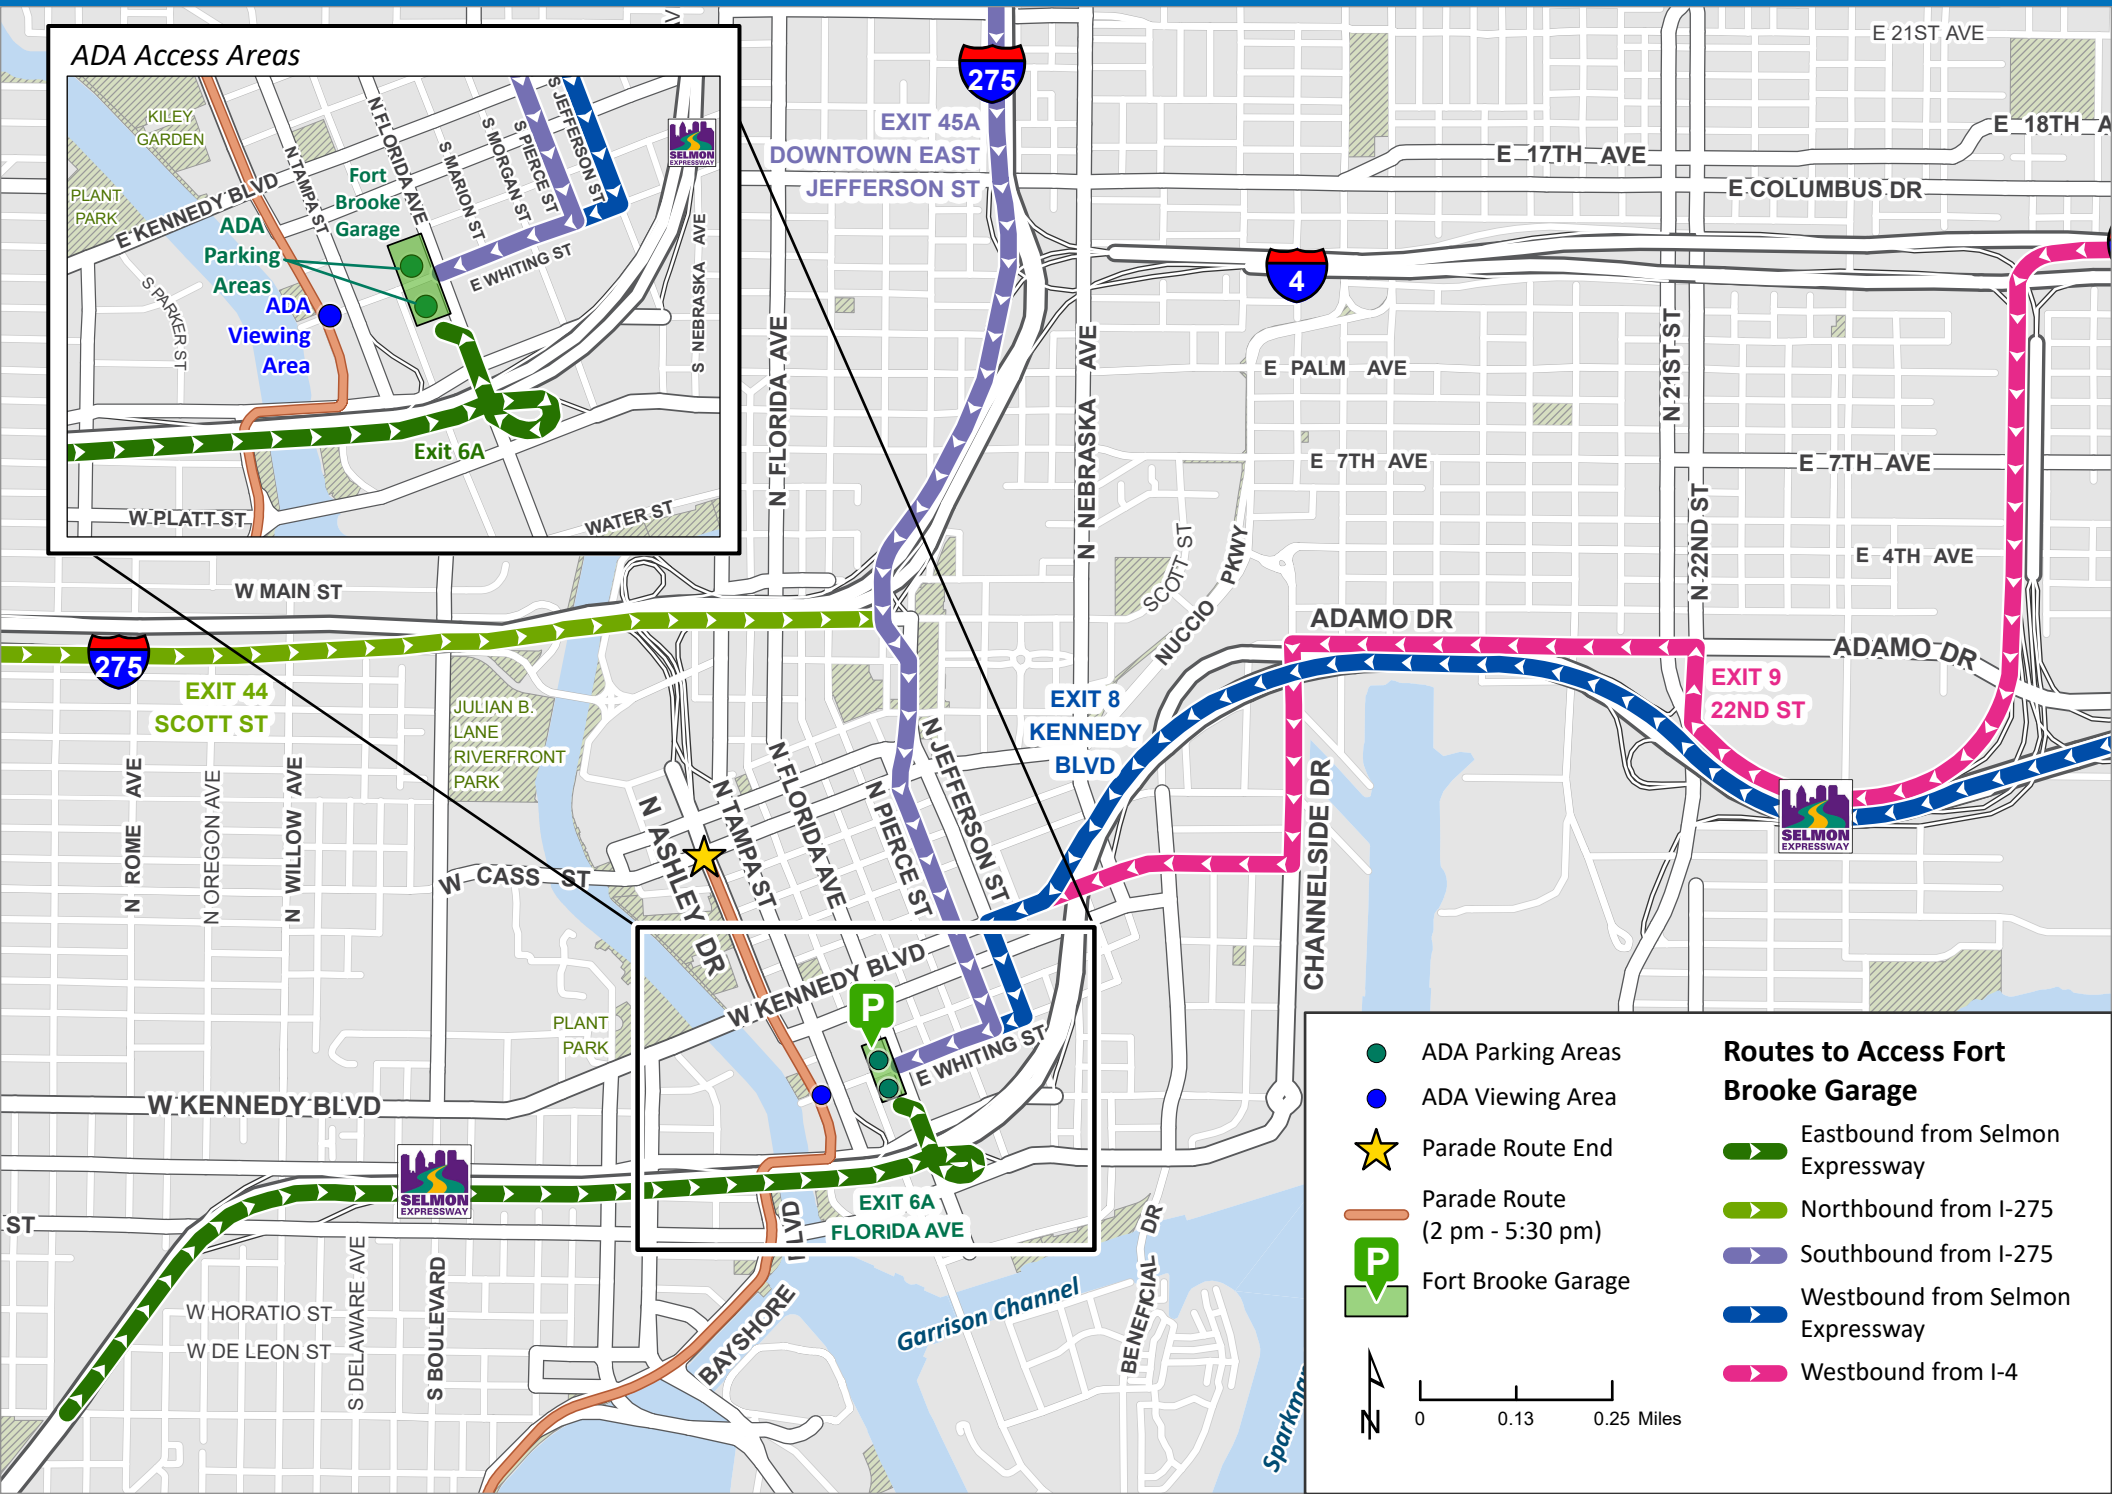

Gasparilla Pirate Fest Parade

ADA Parking & Routes to Access Fort Brooke Garage

	ADA Parking Areas	Routes to Access Fort Brooke Garage
	ADA Viewing Area	
	Parade Route End	Eastbound from Selmon Expressway
	Parade Route (2 pm - 5:30 pm)	
	Fort Brooke Garage	
		Northbound from I-275
		Southbound from I-275
		Westbound from Selmon Expressway
		Westbound from I-4