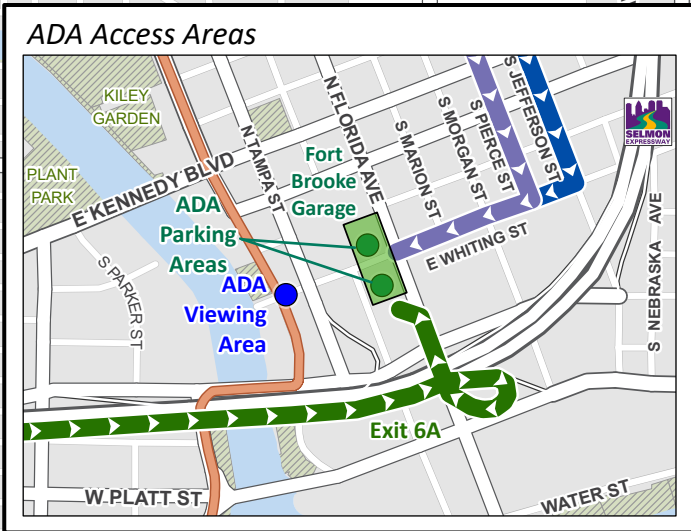

Gasparilla Pirate Fest Parade

ADA Parking & Routes to Access Fort Brooke Garage

	ADA Parking Areas	Routes to Access Fort Brooke Garage
	ADA Viewing Area	
	Parade Route End	Eastbound from Selmon Expressway
	Parade Route (2 pm - 5:30 pm)	
	Fort Brooke Garage	
		Northbound from I-275
		Southbound from I-275
		Westbound from Selmon Expressway
		Westbound from I-4