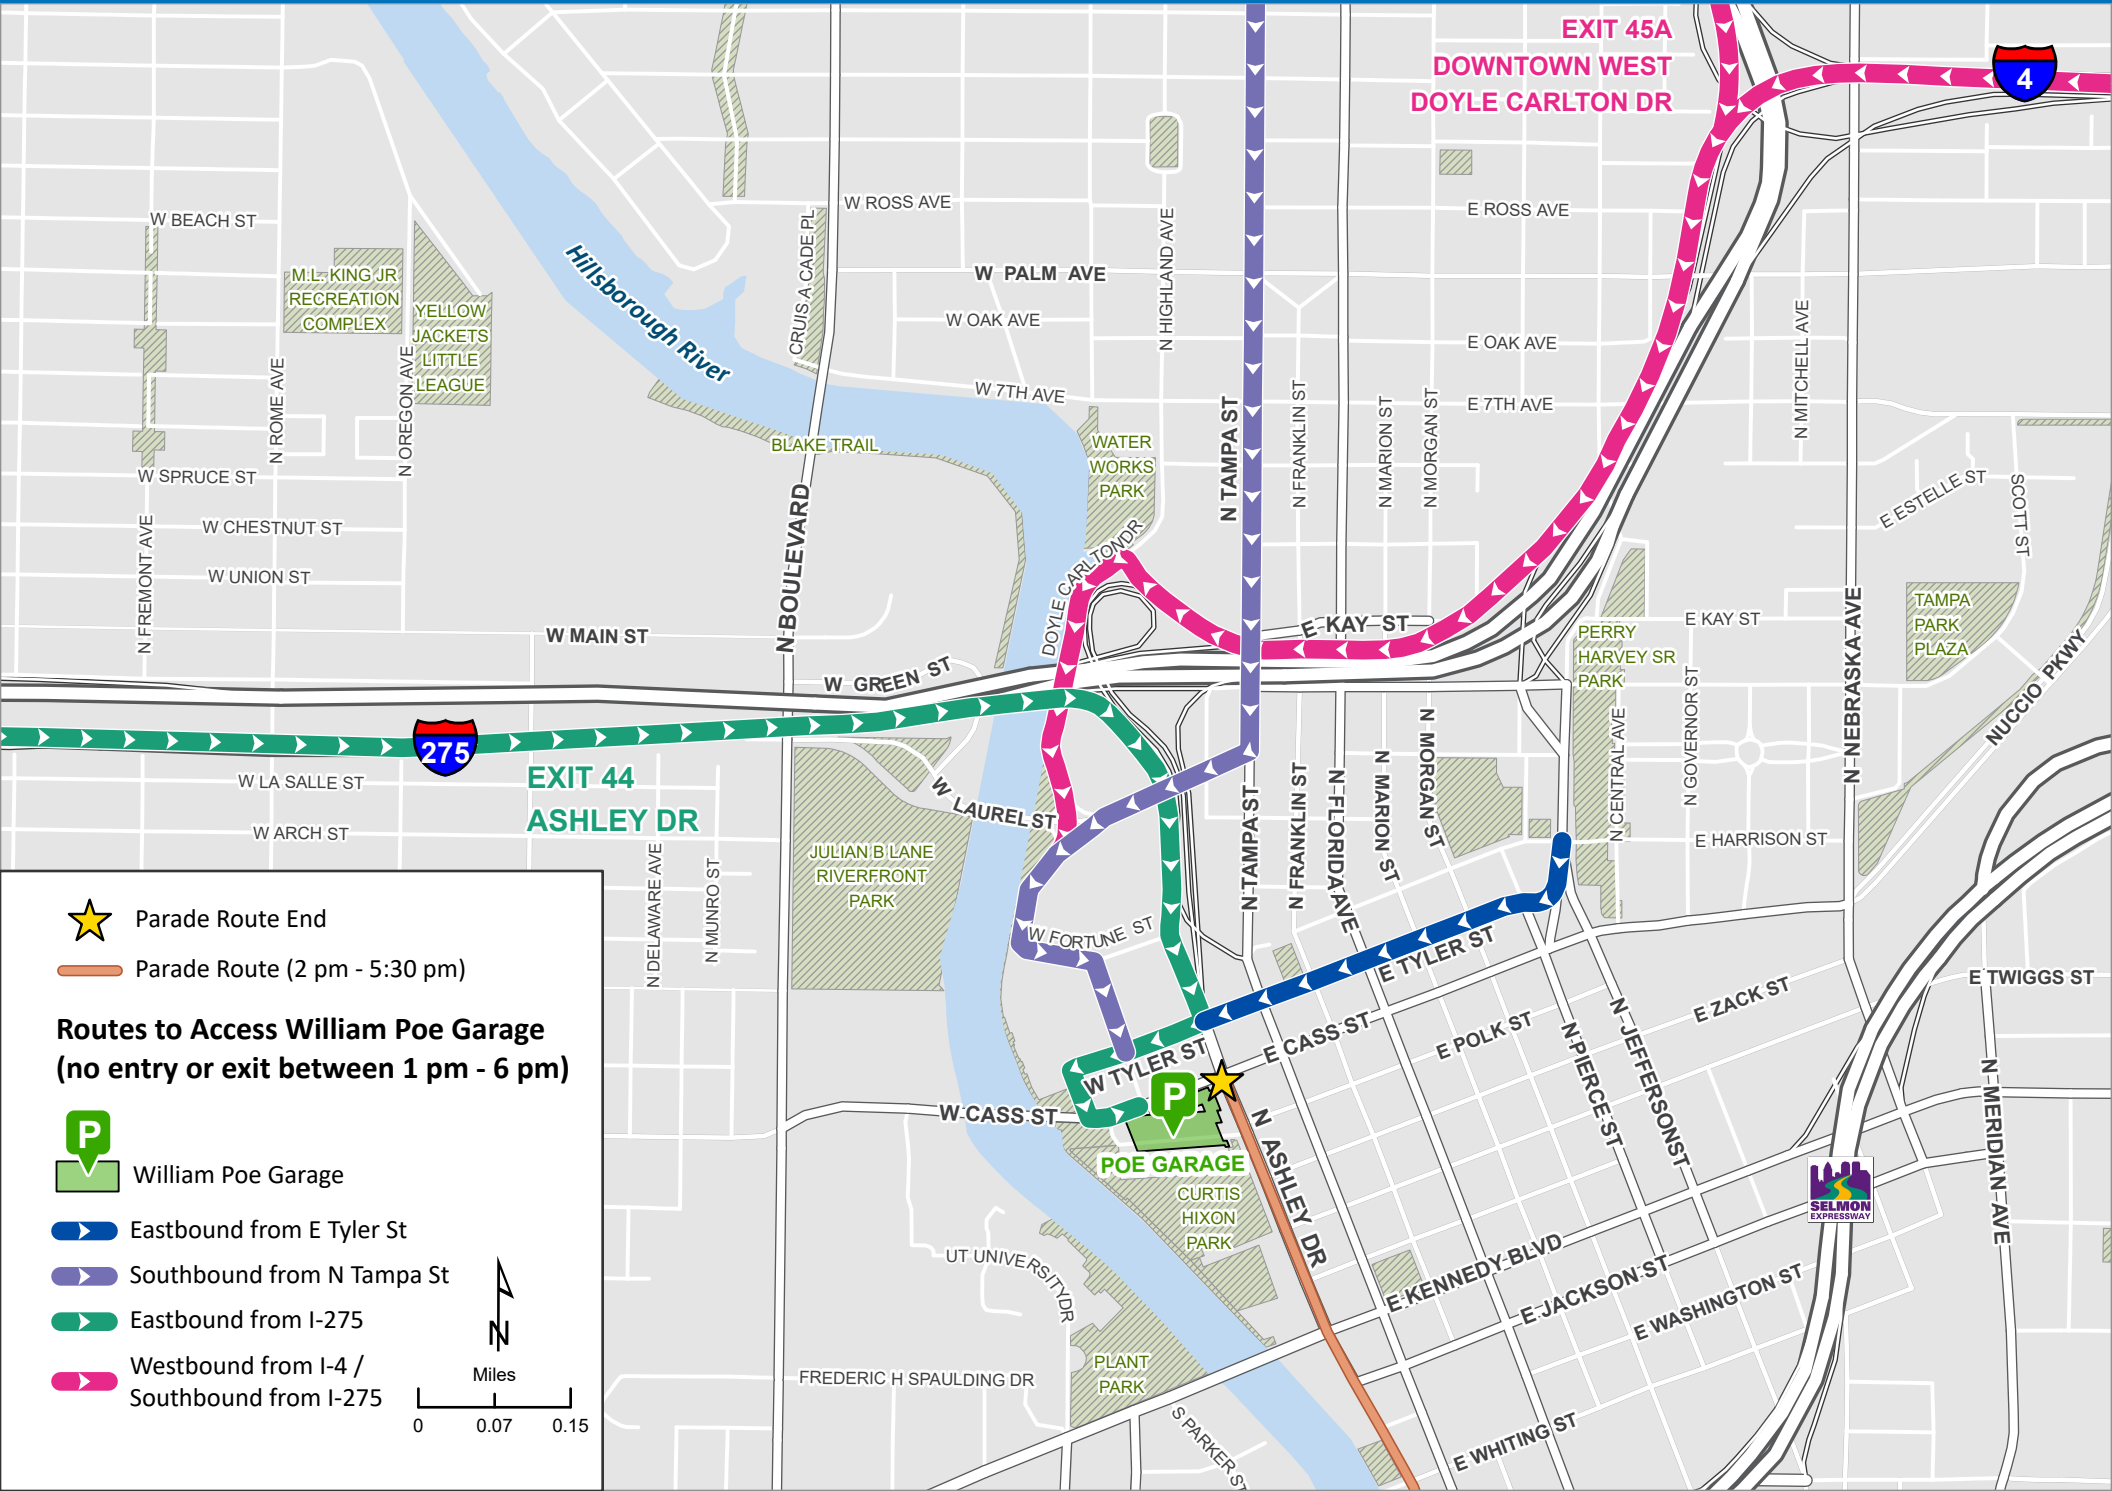

# Gasparilla Pirate Fest Parade

Routes to Access William Poe Garage (no entry or exit between 1 pm - 6 pm)

- Parade Route End
- Parade Route (2 pm - 5:30 pm)

## Routes to Access William Poe Garage (no entry or exit between 1 pm - 6 pm)

- William Poe Garage
- Eastbound from E Tyler St
- Southbound from N Tampa St
- Eastbound from I-275
- Westbound from I-4 / Southbound from I-275