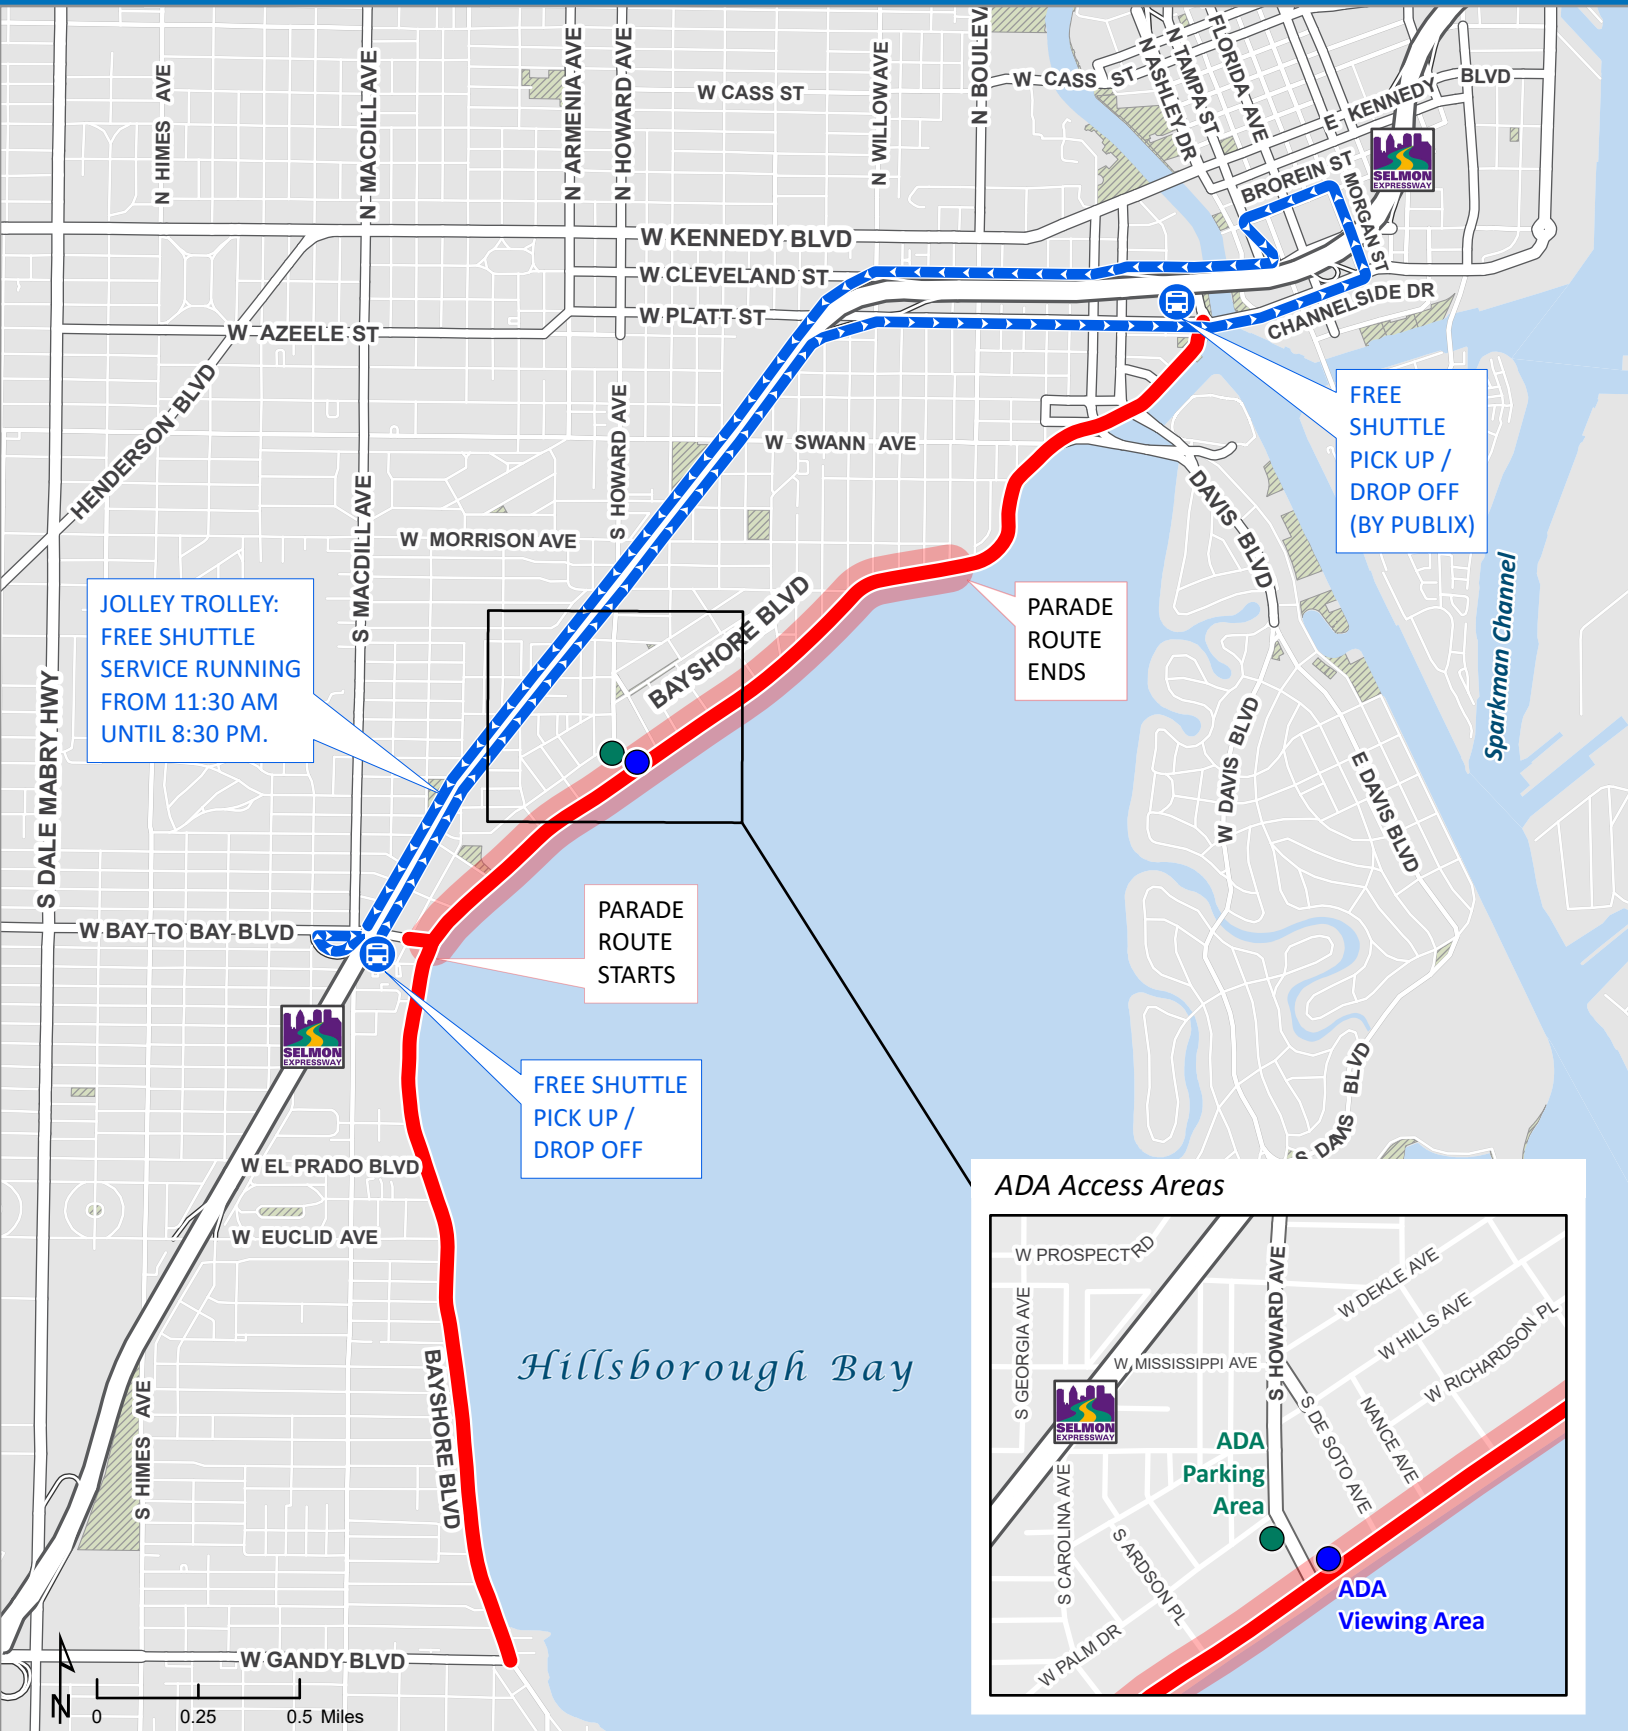

# Children's Gasparilla Parade

Parade & Trolley Routes, Road Closures, & ADA Access

**Saturday, January 20th**

- Full Road Closure (10 PM Jan 19th)
  - Children's Gasparilla Parade Route
  - J Jolley Trolley Pick Up / Drop Off
  - Jolley Trolley Shuttle Route
  - ADA Viewing Area
  - ADA Parking Area
- \*limited availability on a first come, first served basis*