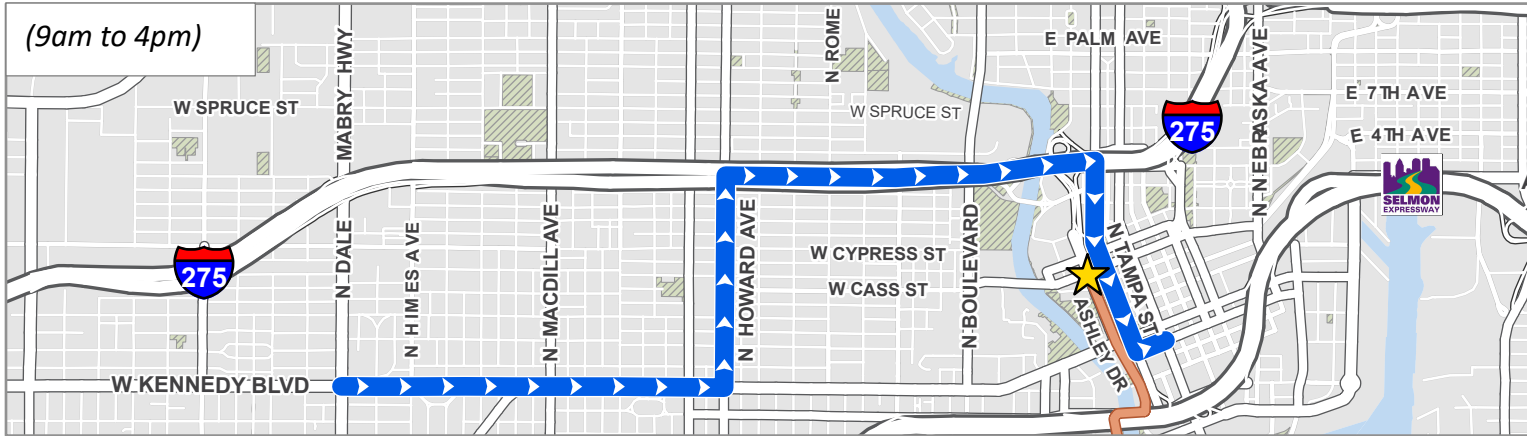

Gasparilla Pirate Fest Parade

Kennedy Blvd (SR 60) Detour Route

Kennedy Blvd (SR60)
Westbound Route
(9am to 8pm)

Kennedy Blvd (SR60)
Eastbound Route
(9am to 4pm)

Kennedy Blvd (SR60)
Eastbound Route
(4pm to 8pm)

★ Parade Route End
Parade Route
(2 pm - 5:30 pm)