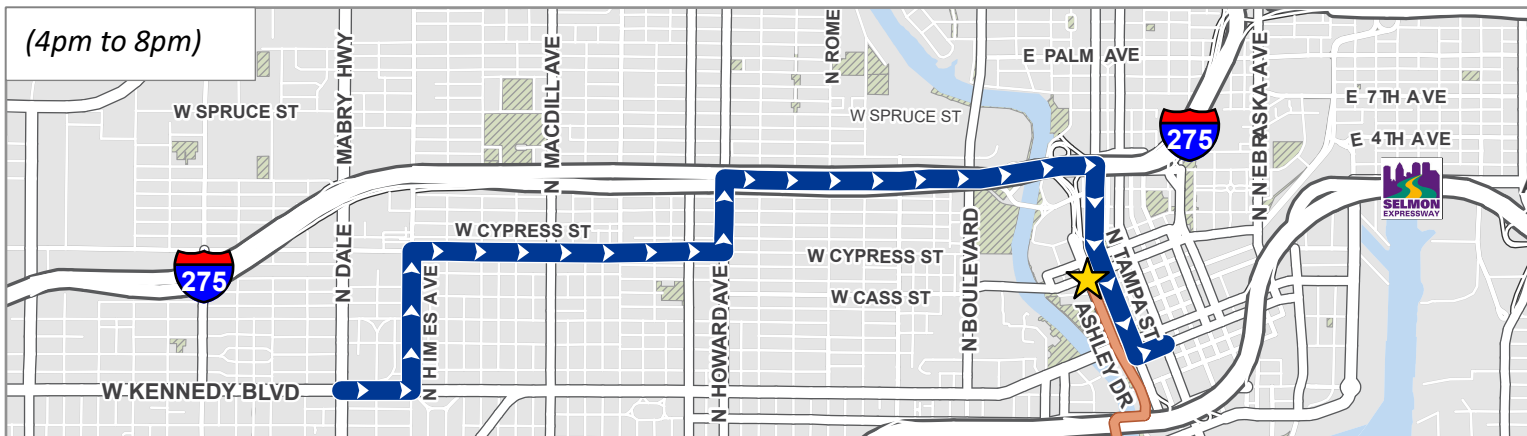

Gasparilla Pirate Fest Parade

Kennedy Blvd (SR 60) Detour Route

Kennedy Blvd (SR60)
Westbound Route
(9am to 8pm)

Kennedy Blvd (SR60)
Eastbound Route
(9am to 4pm)

Kennedy Blvd (SR60)
Eastbound Route
(4pm to 8pm)

★ Parade Route End
Parade Route
(2 pm - 5:30 pm)