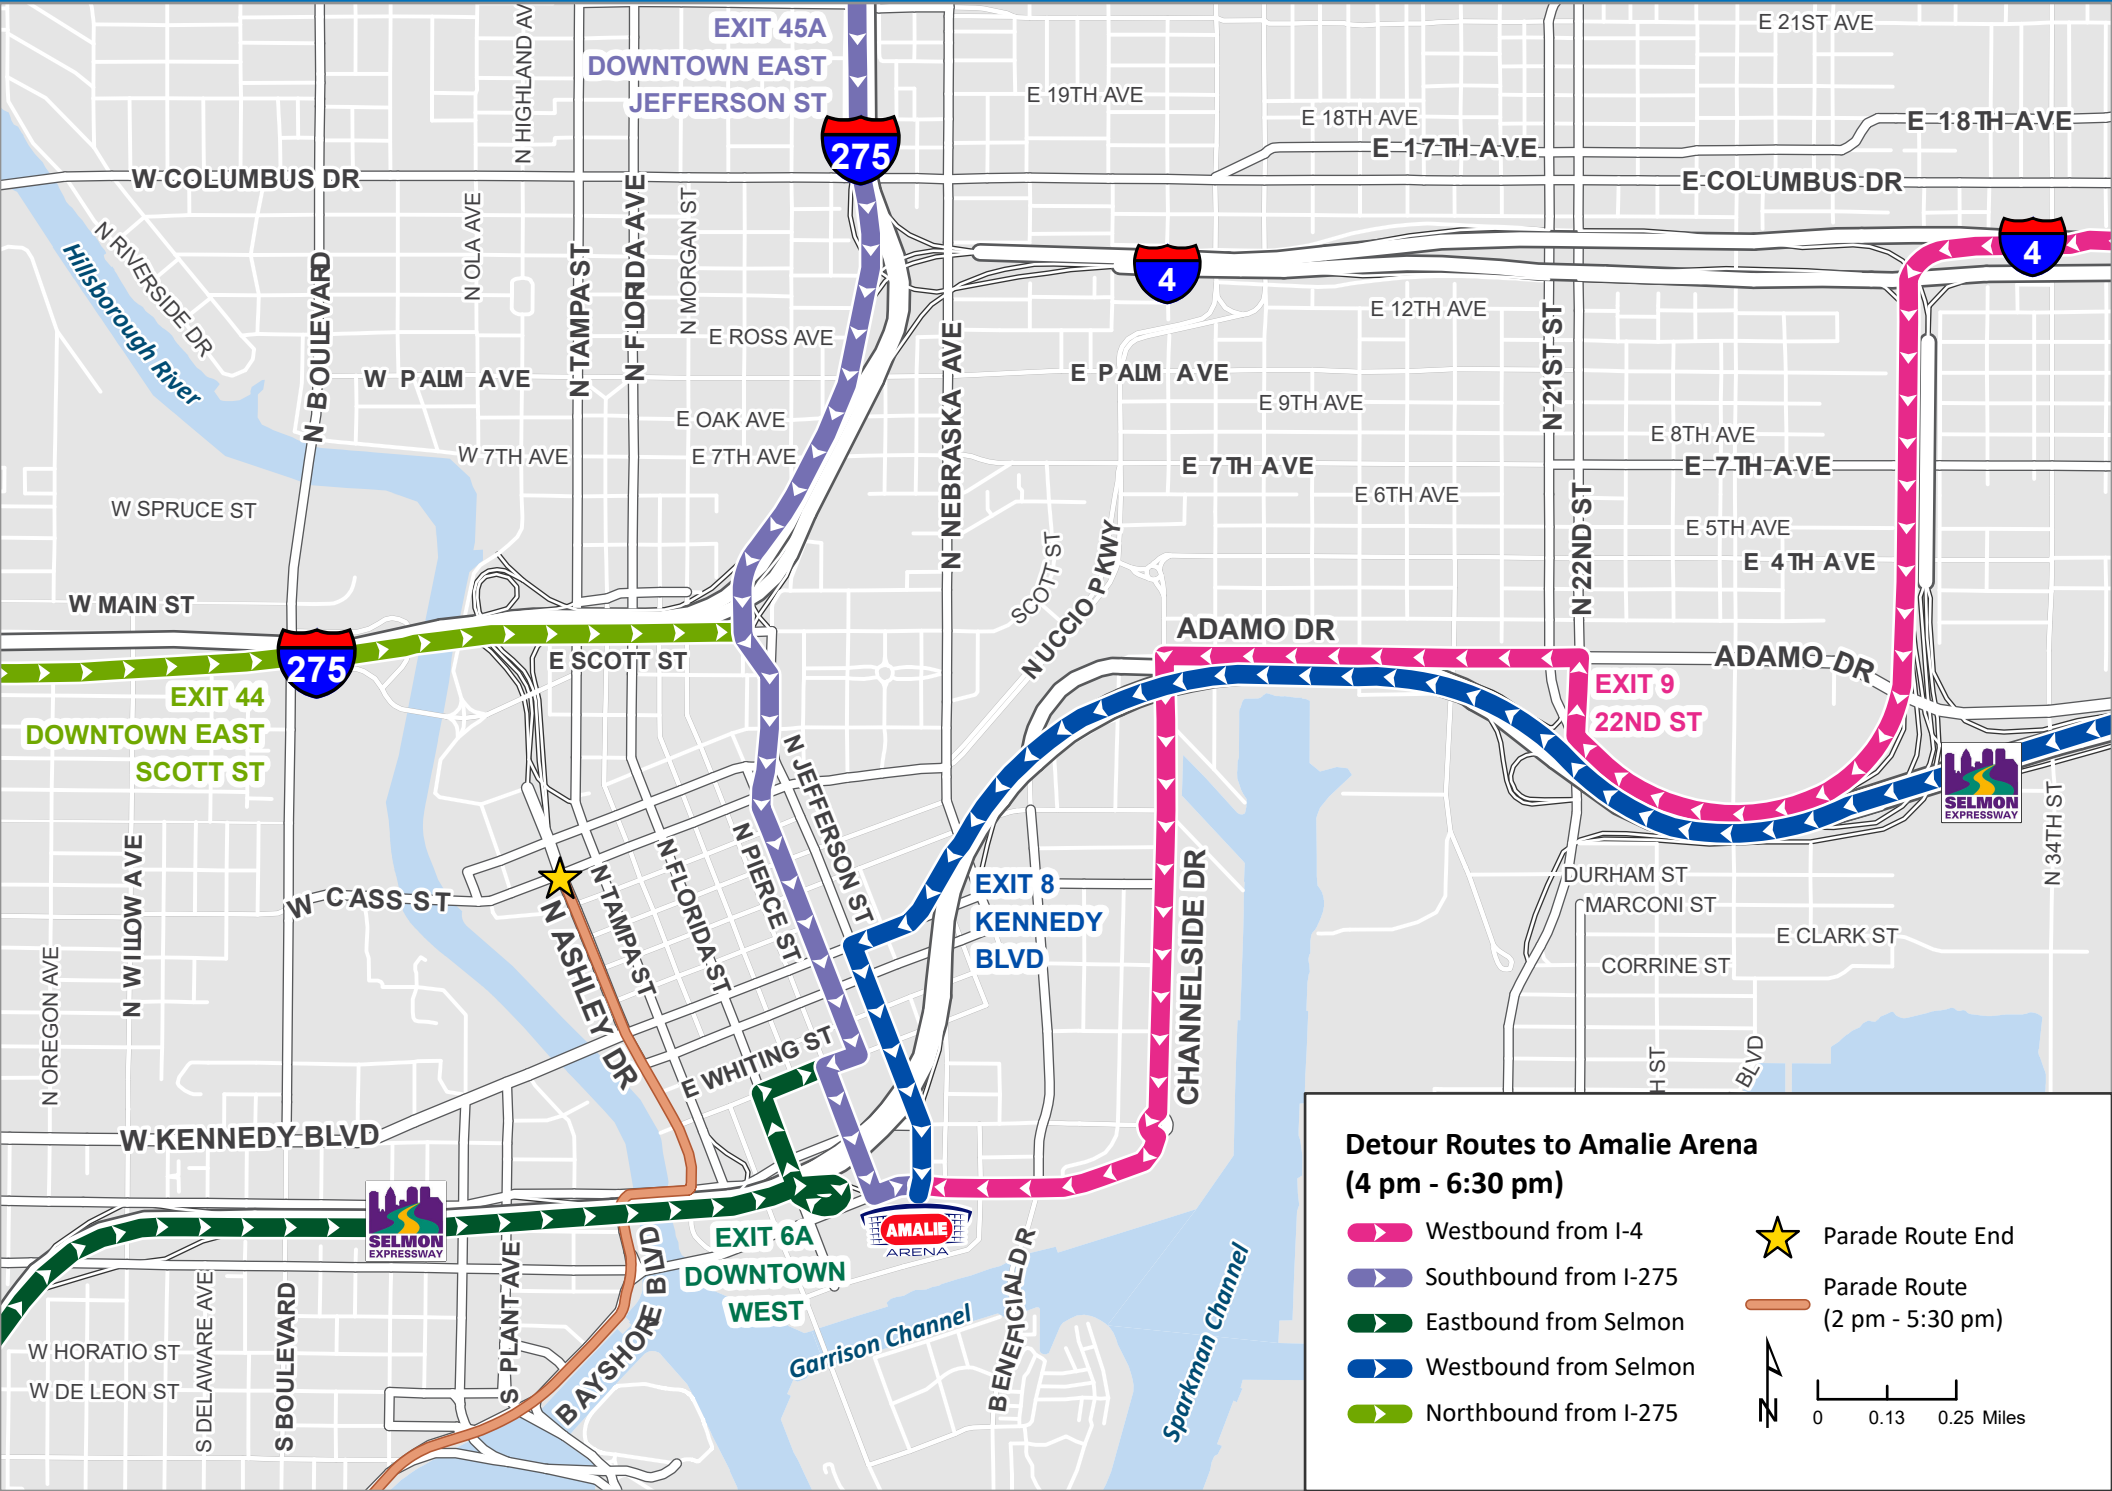

# Gasparilla Pirate Fest Parade

## Detour Routes to Amalie Arena (4 pm - 6:30 pm)

### Detour Routes to Amalie Arena (4 pm - 6:30 pm)

-  Westbound from I-4
  -  Southbound from I-275
  -  Eastbound from Selmon
  -  Westbound from Selmon
  -  Northbound from I-275
  -  Parade Route End
  -  Parade Route (2 pm - 5:30 pm)
- 0 0.13 0.25 Miles