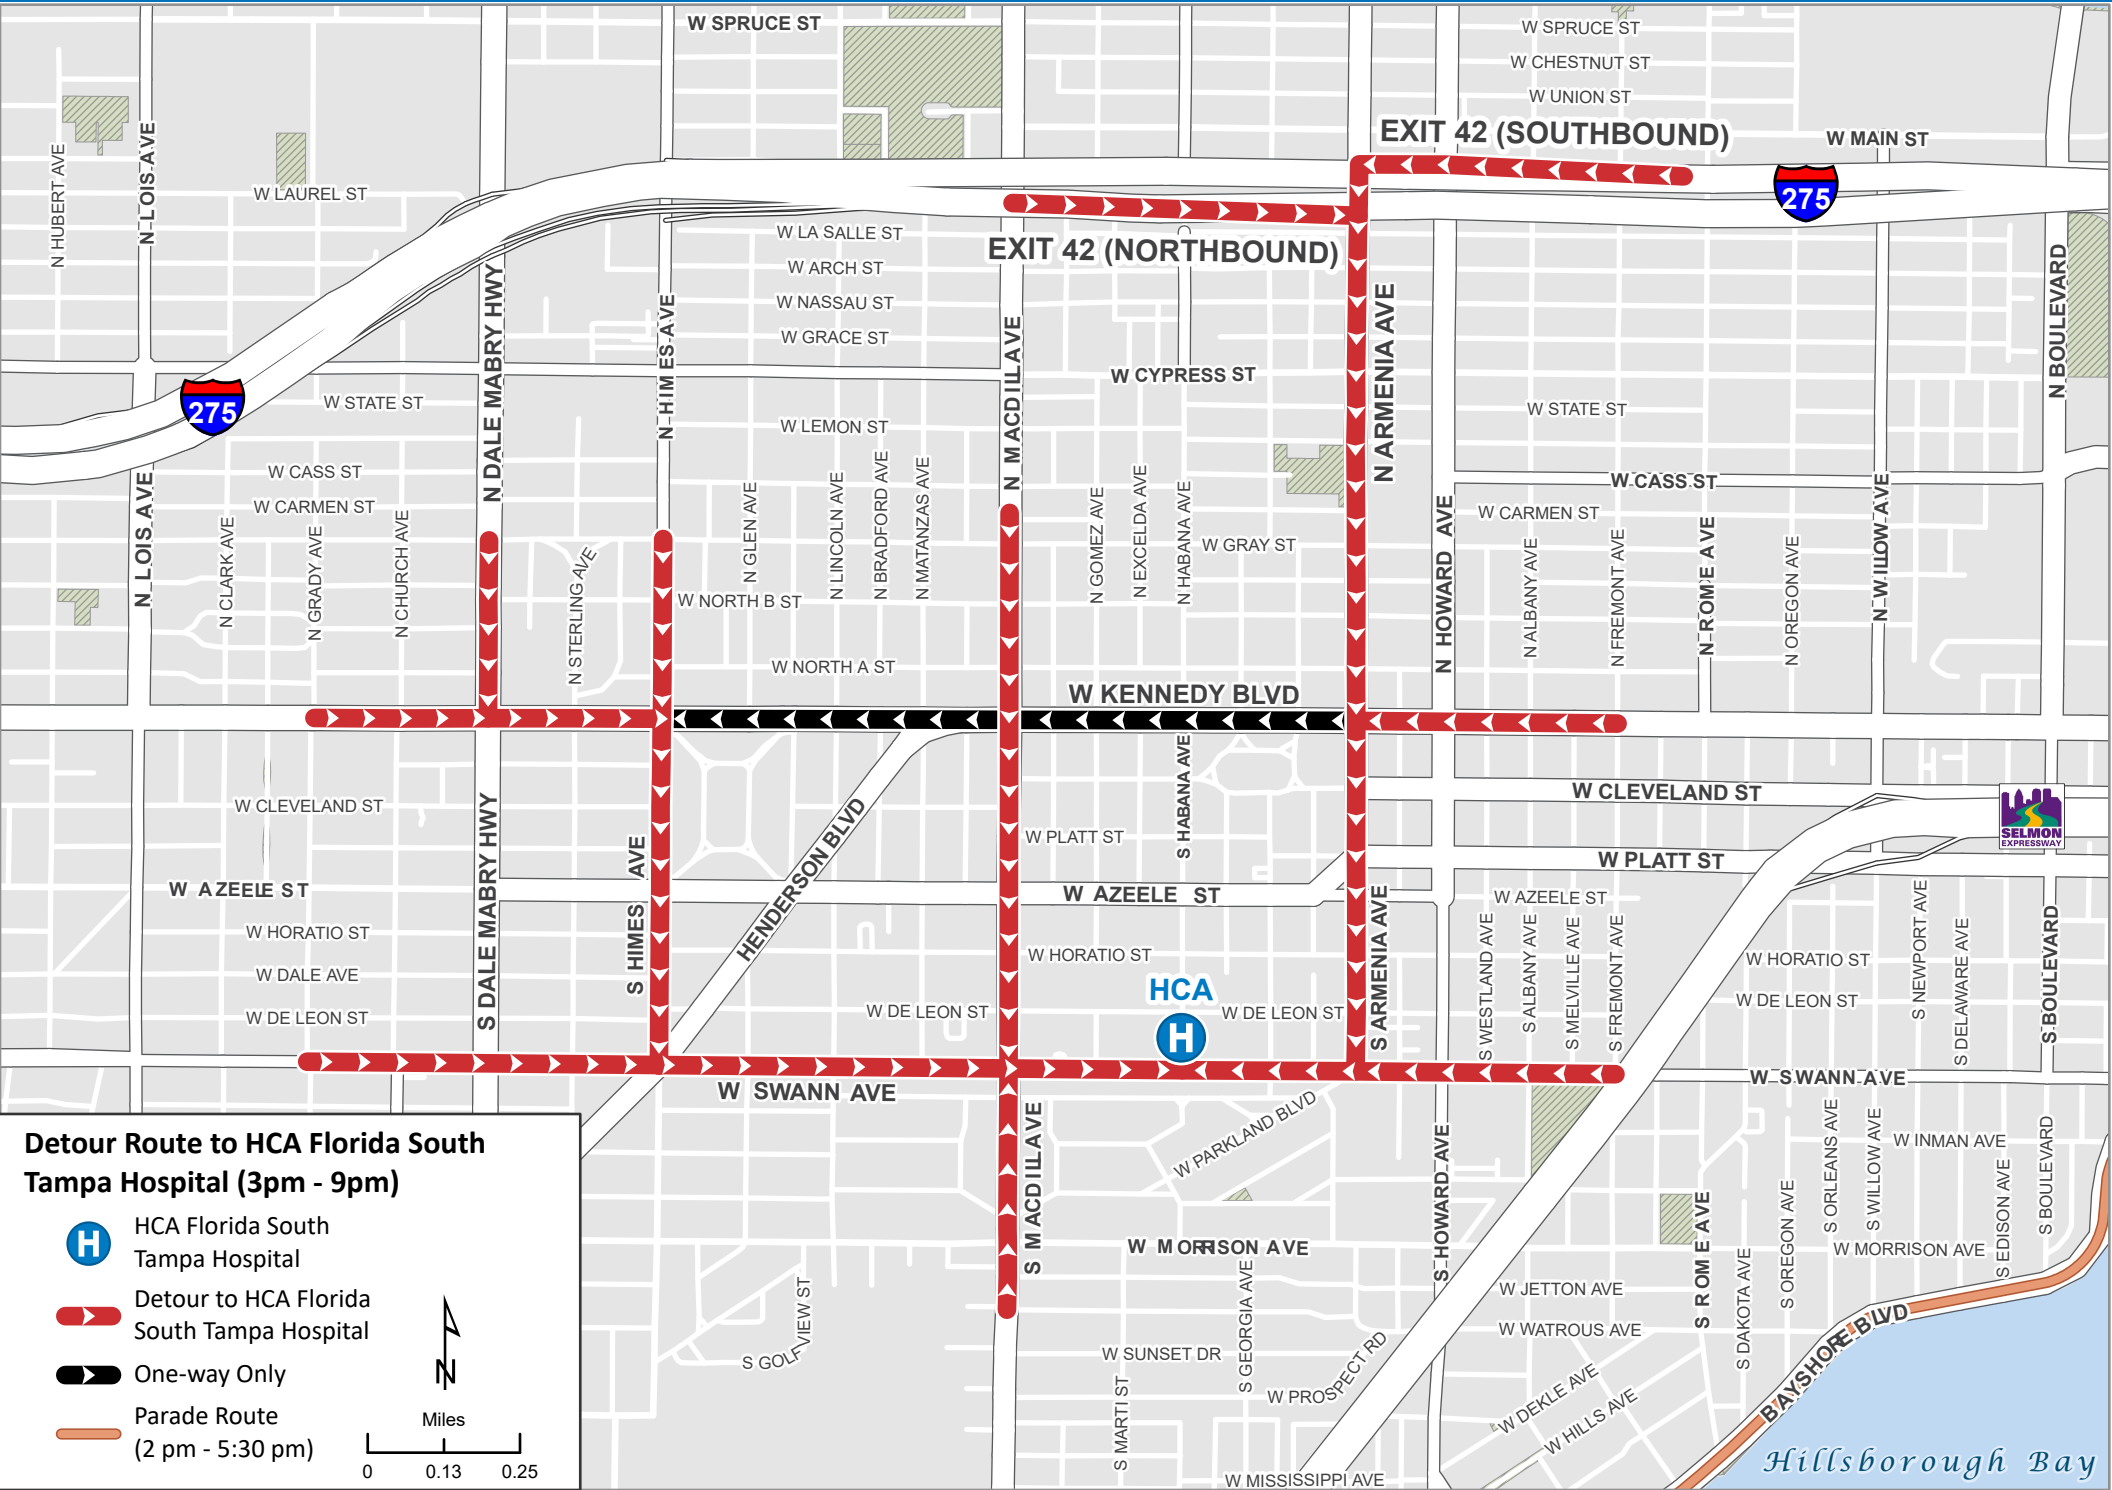

Gasparilla Pirate Fest Parade

Detour Route to HCA Florida South Tampa Hospital (formerly Memorial Hospital) (3pm - 9pm)

Detour Route to HCA Florida South Tampa Hospital (3pm - 9pm)

-  HCA Florida South Tampa Hospital
-  Detour to HCA Florida South Tampa Hospital
-  One-way Only
-  Parade Route (2 pm - 5:30 pm)

Hillsborough Bay