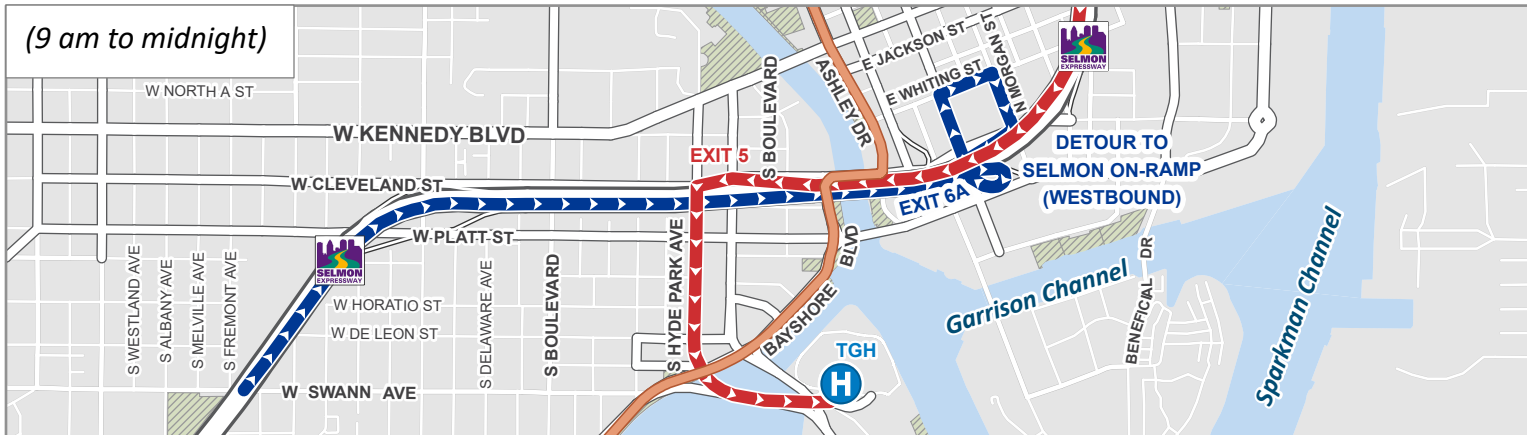

# Gasparilla Pirate Fest Parade

## Detour Routes to Tampa General Hospital (TGH)

9 am to midnight

- Eastbound from I-275
- Southbound from I-275

9 am to midnight

- Westbound from Selmon Expressway
- Eastbound from Selmon Expressway

9 am to 3 pm

- Alternate Eastbound Route
- Tampa General Hospital
- Parade Route End
- Parade Route (2 pm - 5:30 pm)