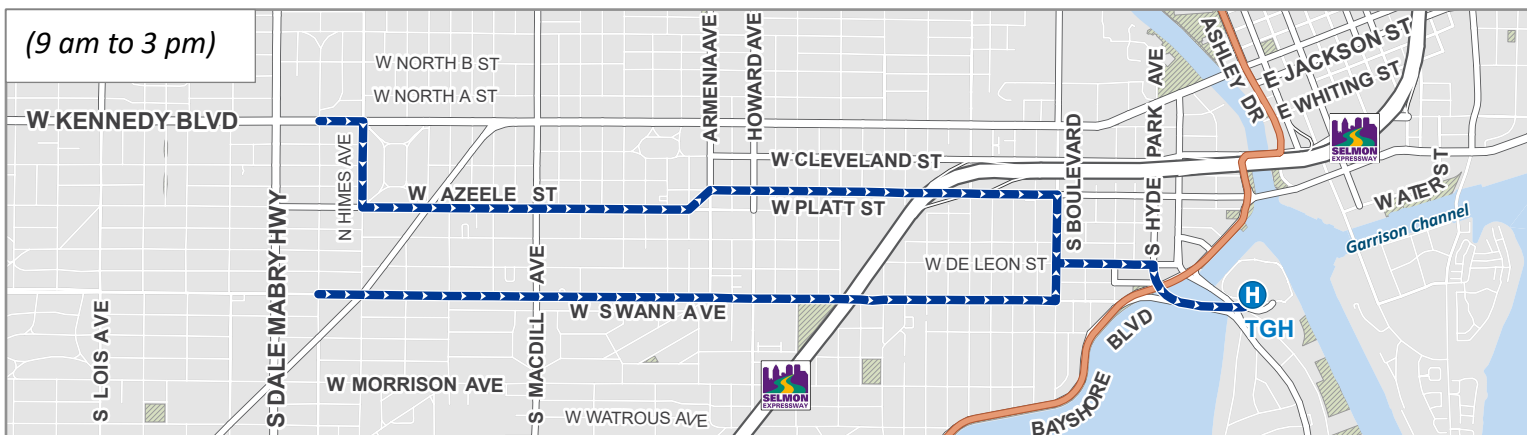

# Gasparilla Pirate Fest Parade

## Detour Routes to Tampa General Hospital (TGH)

9 am to midnight

- Eastbound from I-275
- Southbound from I-275

9 am to midnight

- Westbound from Selmon Expressway
- Eastbound from Selmon Expressway

9 am to 3 pm

- Alternate Eastbound Route
- Tampa General Hospital
- Parade Route End
- Parade Route (2 pm - 5:30 pm)