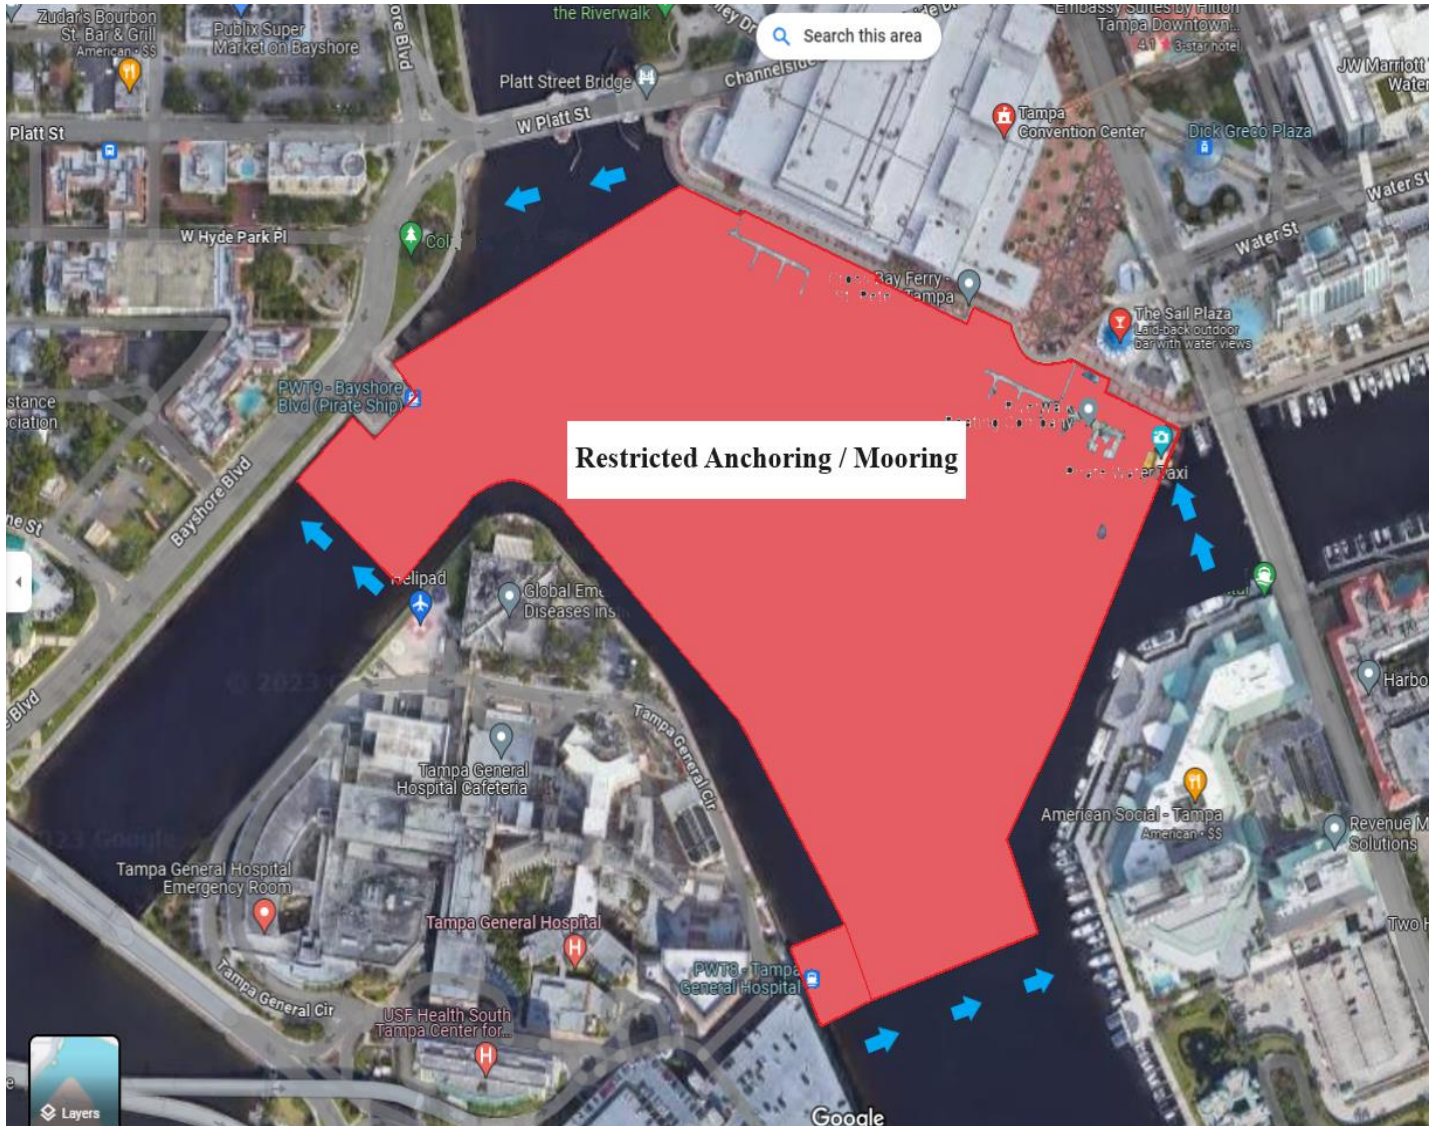

# Gasparilla Pirate Fest Boat Docking Restrictions Saturday, January 27, 2024

As the Jose Gasparilla reaches the southern end of Harbour Island, vessel traffic entering the Tampa Convention Center Basin will be shut down at the Harbour Island Bridge, the Platt Street Bridge, the West side of Tampa General Hospital, and the Seddon Channel entrance to the Tampa Convention Center Basin. Vessels will not be permitted to be anchored, moored, or loiter within the Tampa Convention Center Basin.

No anchoring, mooring, docking or loitering will be allowed at the Tampa Convention Center, the Tarpon Weigh Station on Bayshore, the Bayshore Boulevard balustrade within 100 feet of the Tarpon Weigh Station, Harbour Island within the Tampa Convention Center Basin (open to residents only), or within 50' of the Tampa General Hospital Dock.

Boaters attempting to depart the Tampa Convention Center Basin will be allowed to do so at any time.