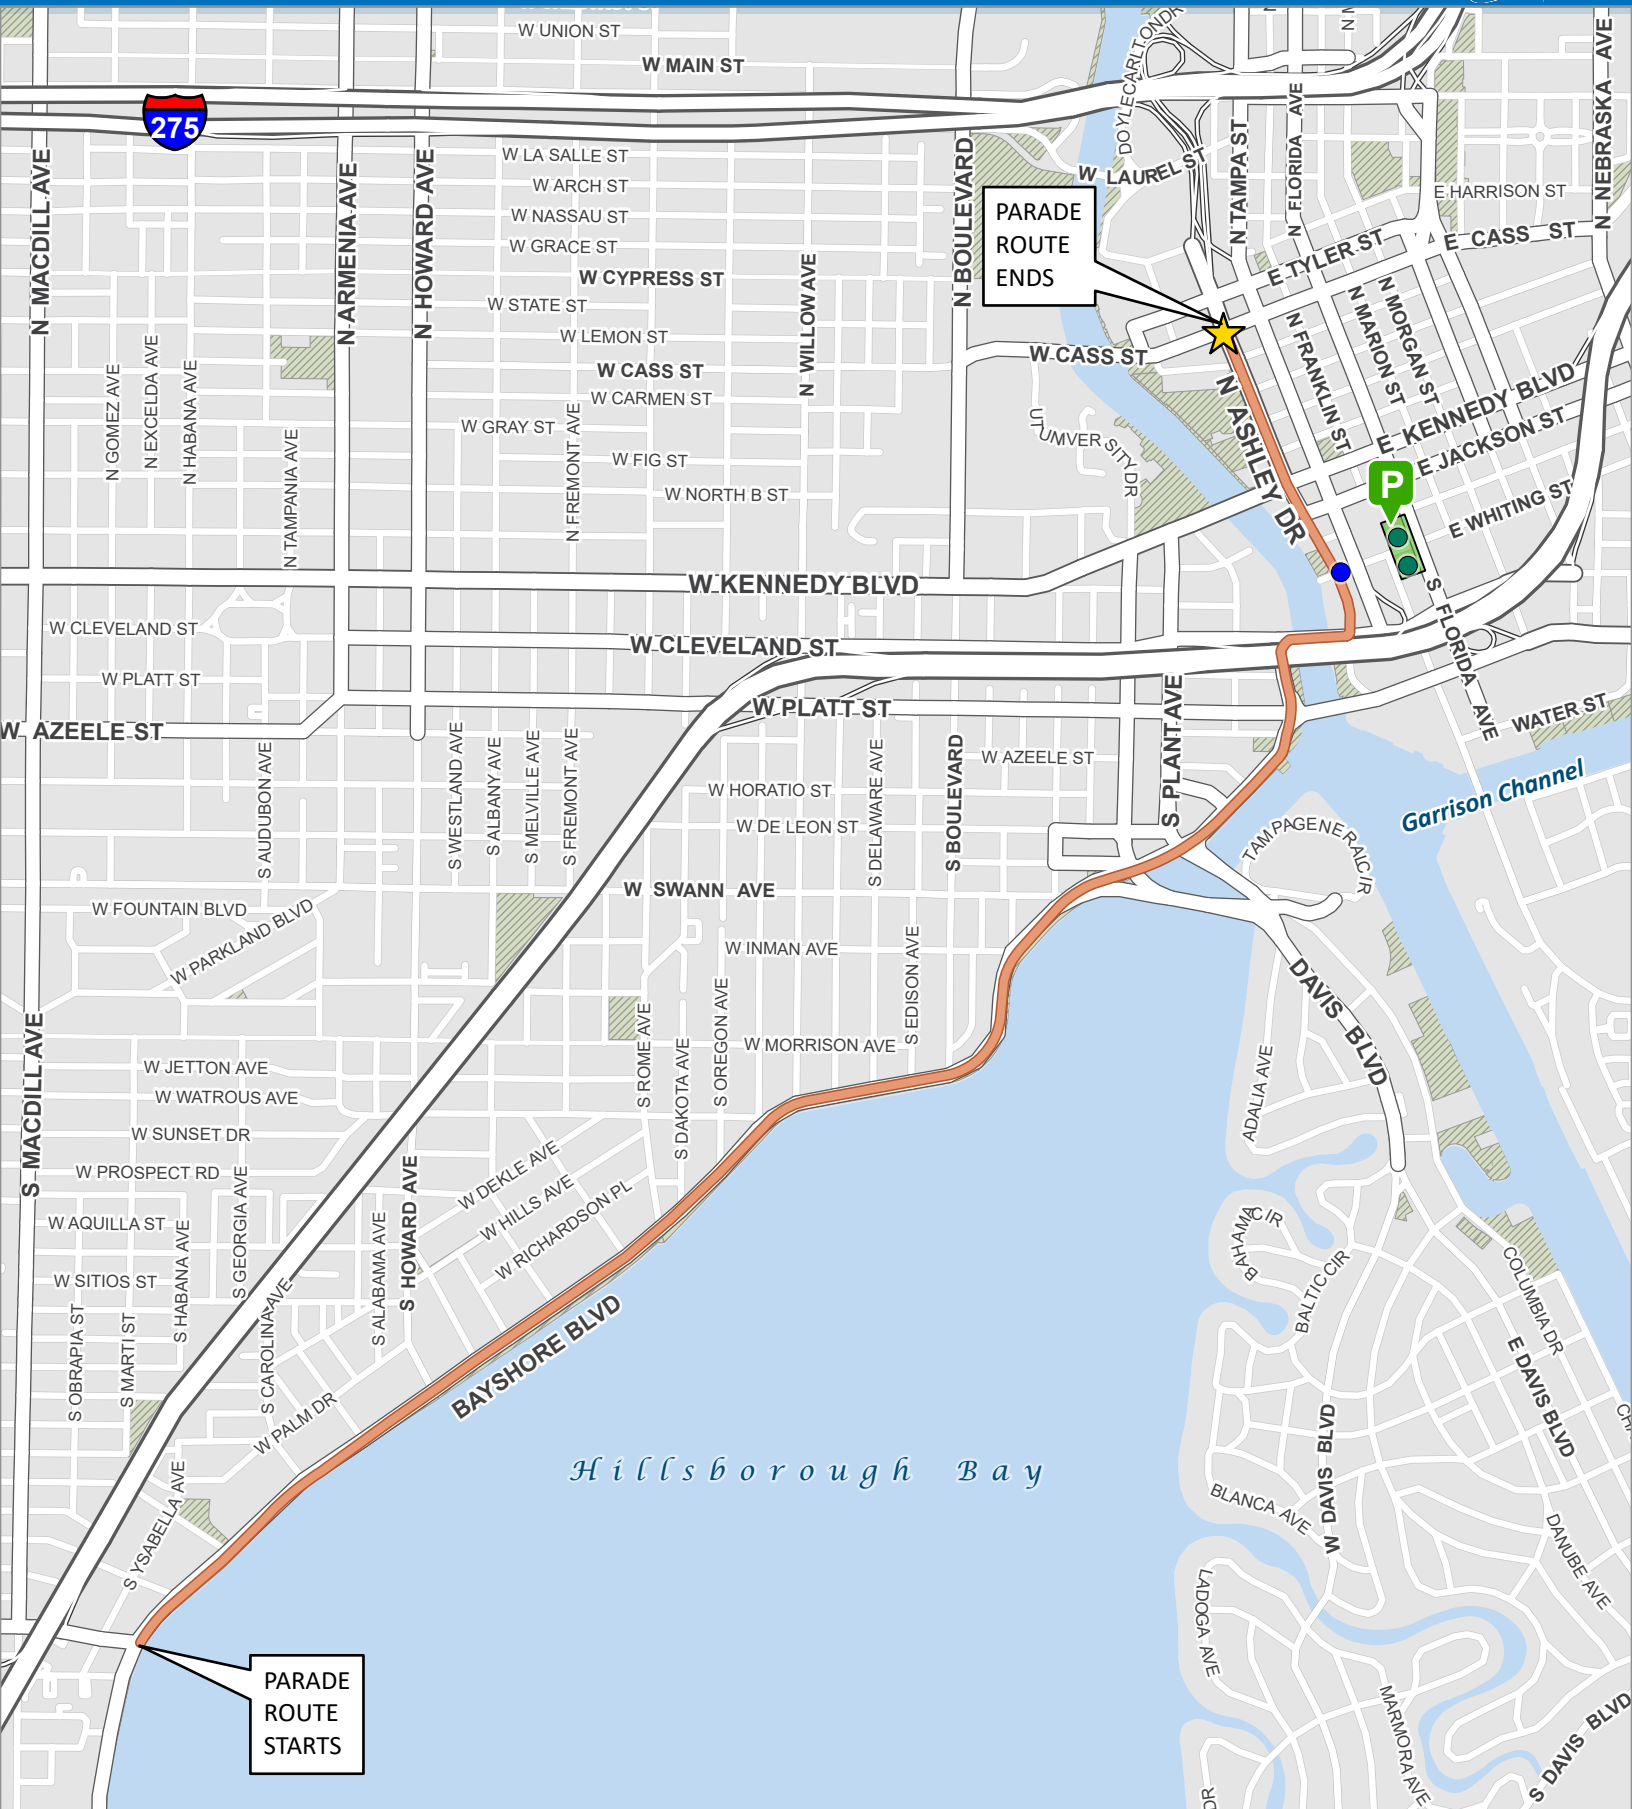

# Gasparilla Pirate Fest Parade

## Parade Route

 Parade Route End

 Parade Route (2 pm - 5:30 pm)

 ADA Viewing Area

 ADA Parking Area  
\*limited availability on a first come, first served basis

 Fort Brooke Garage