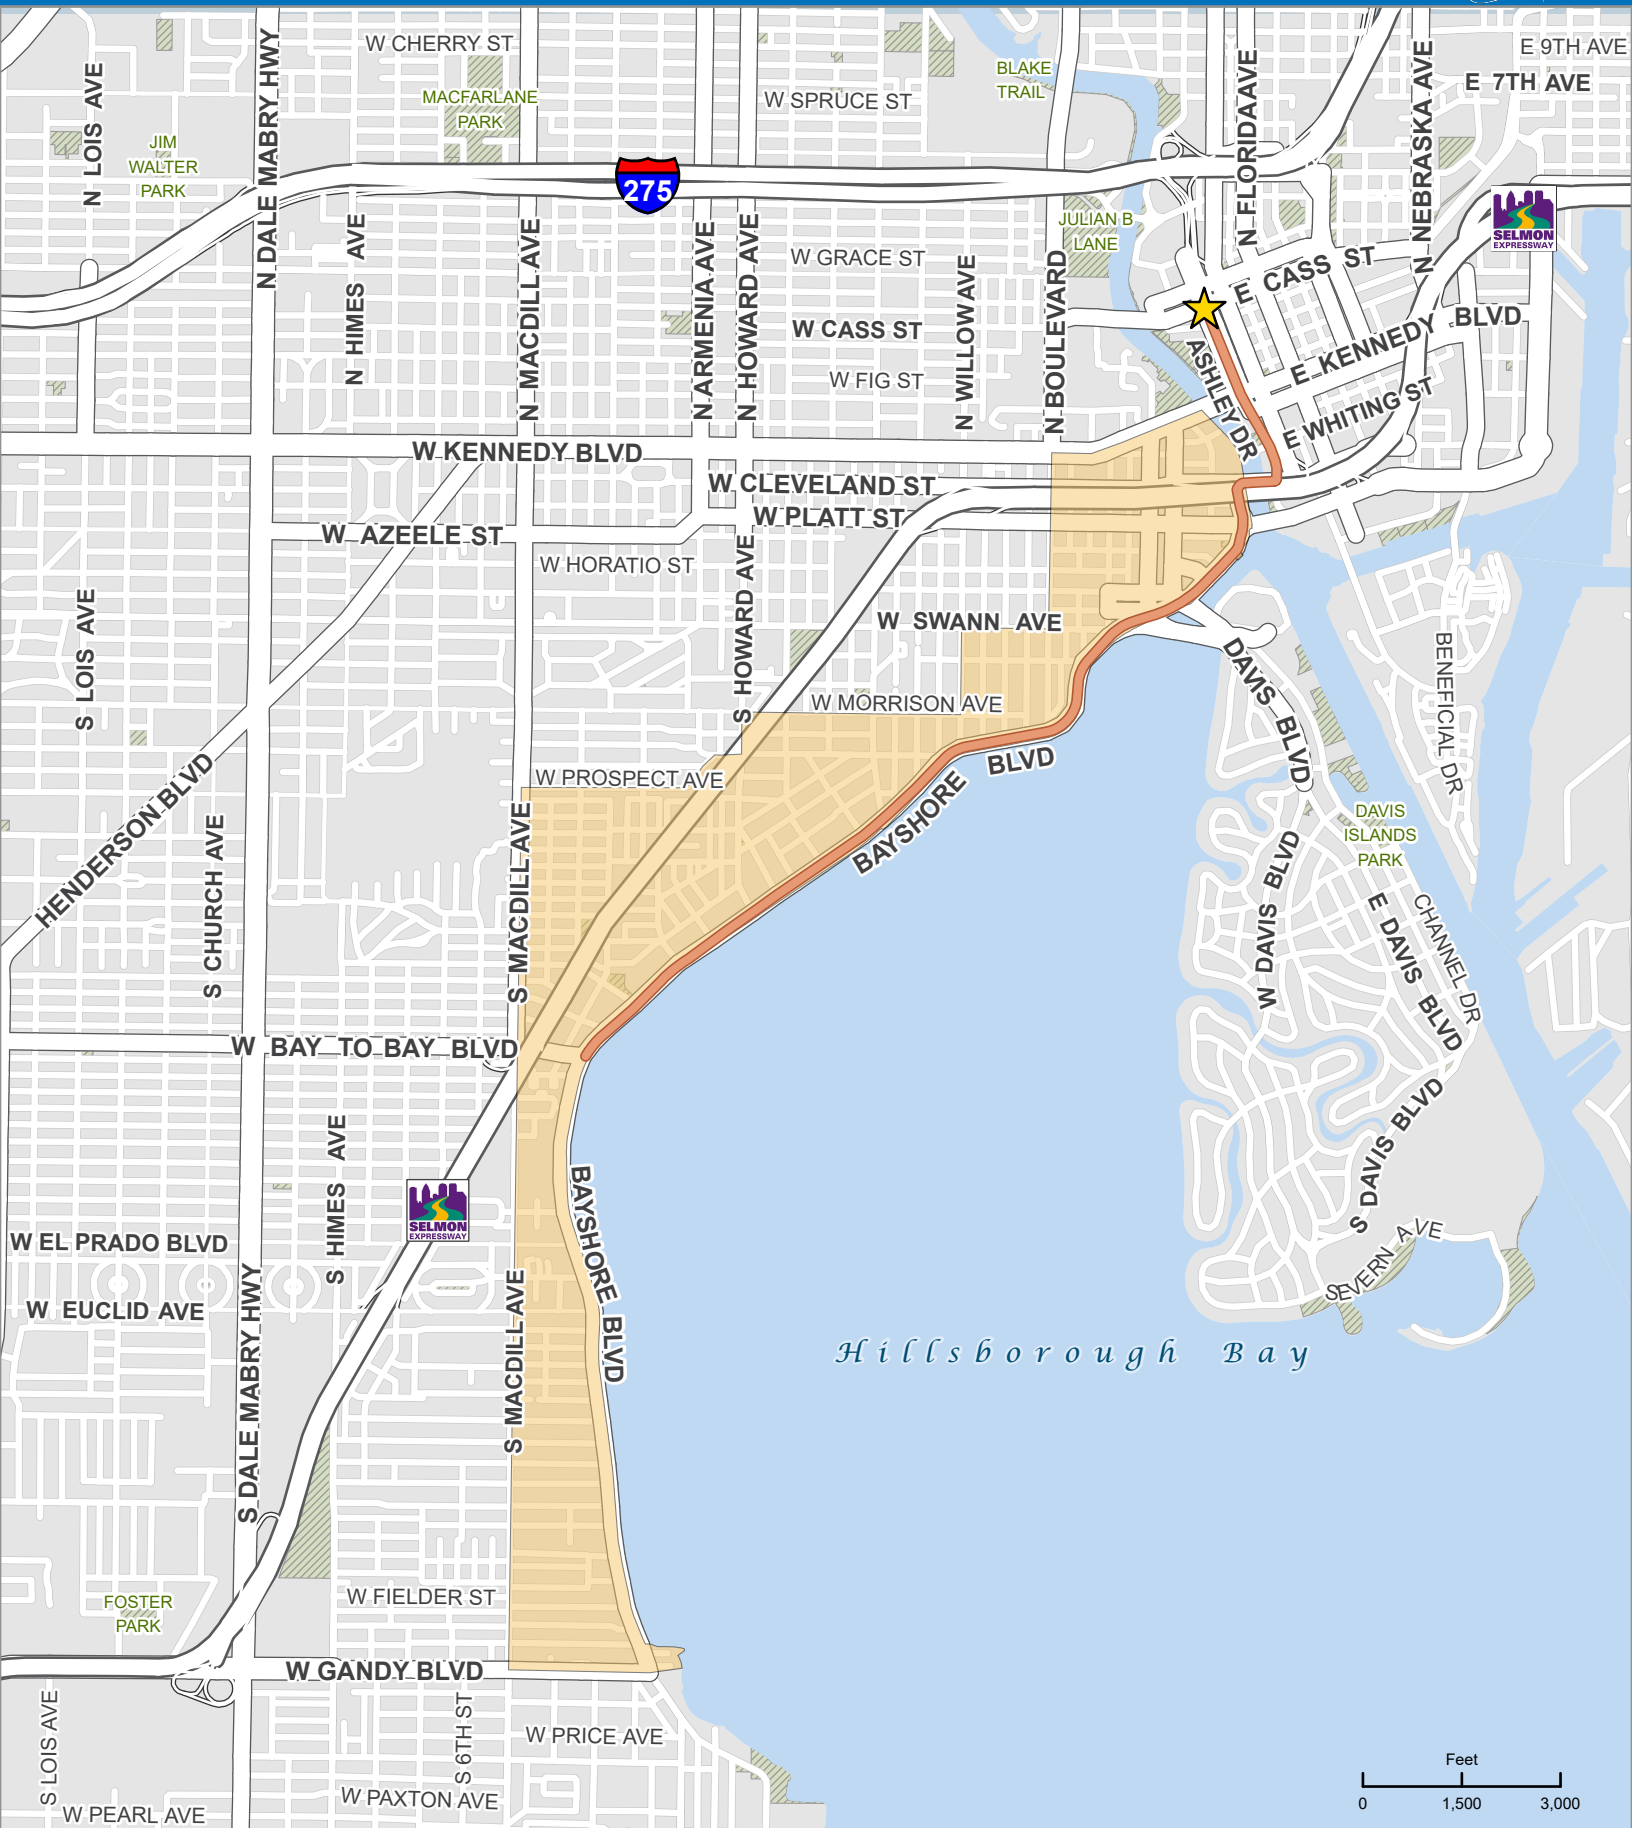

Gasparilla Pirate Fest Parade

Rideshare Restricted Areas

★ Parade Route End

▭ Rideshare Restricted Area

▬ Parade Route (2 pm - 5:30 pm)