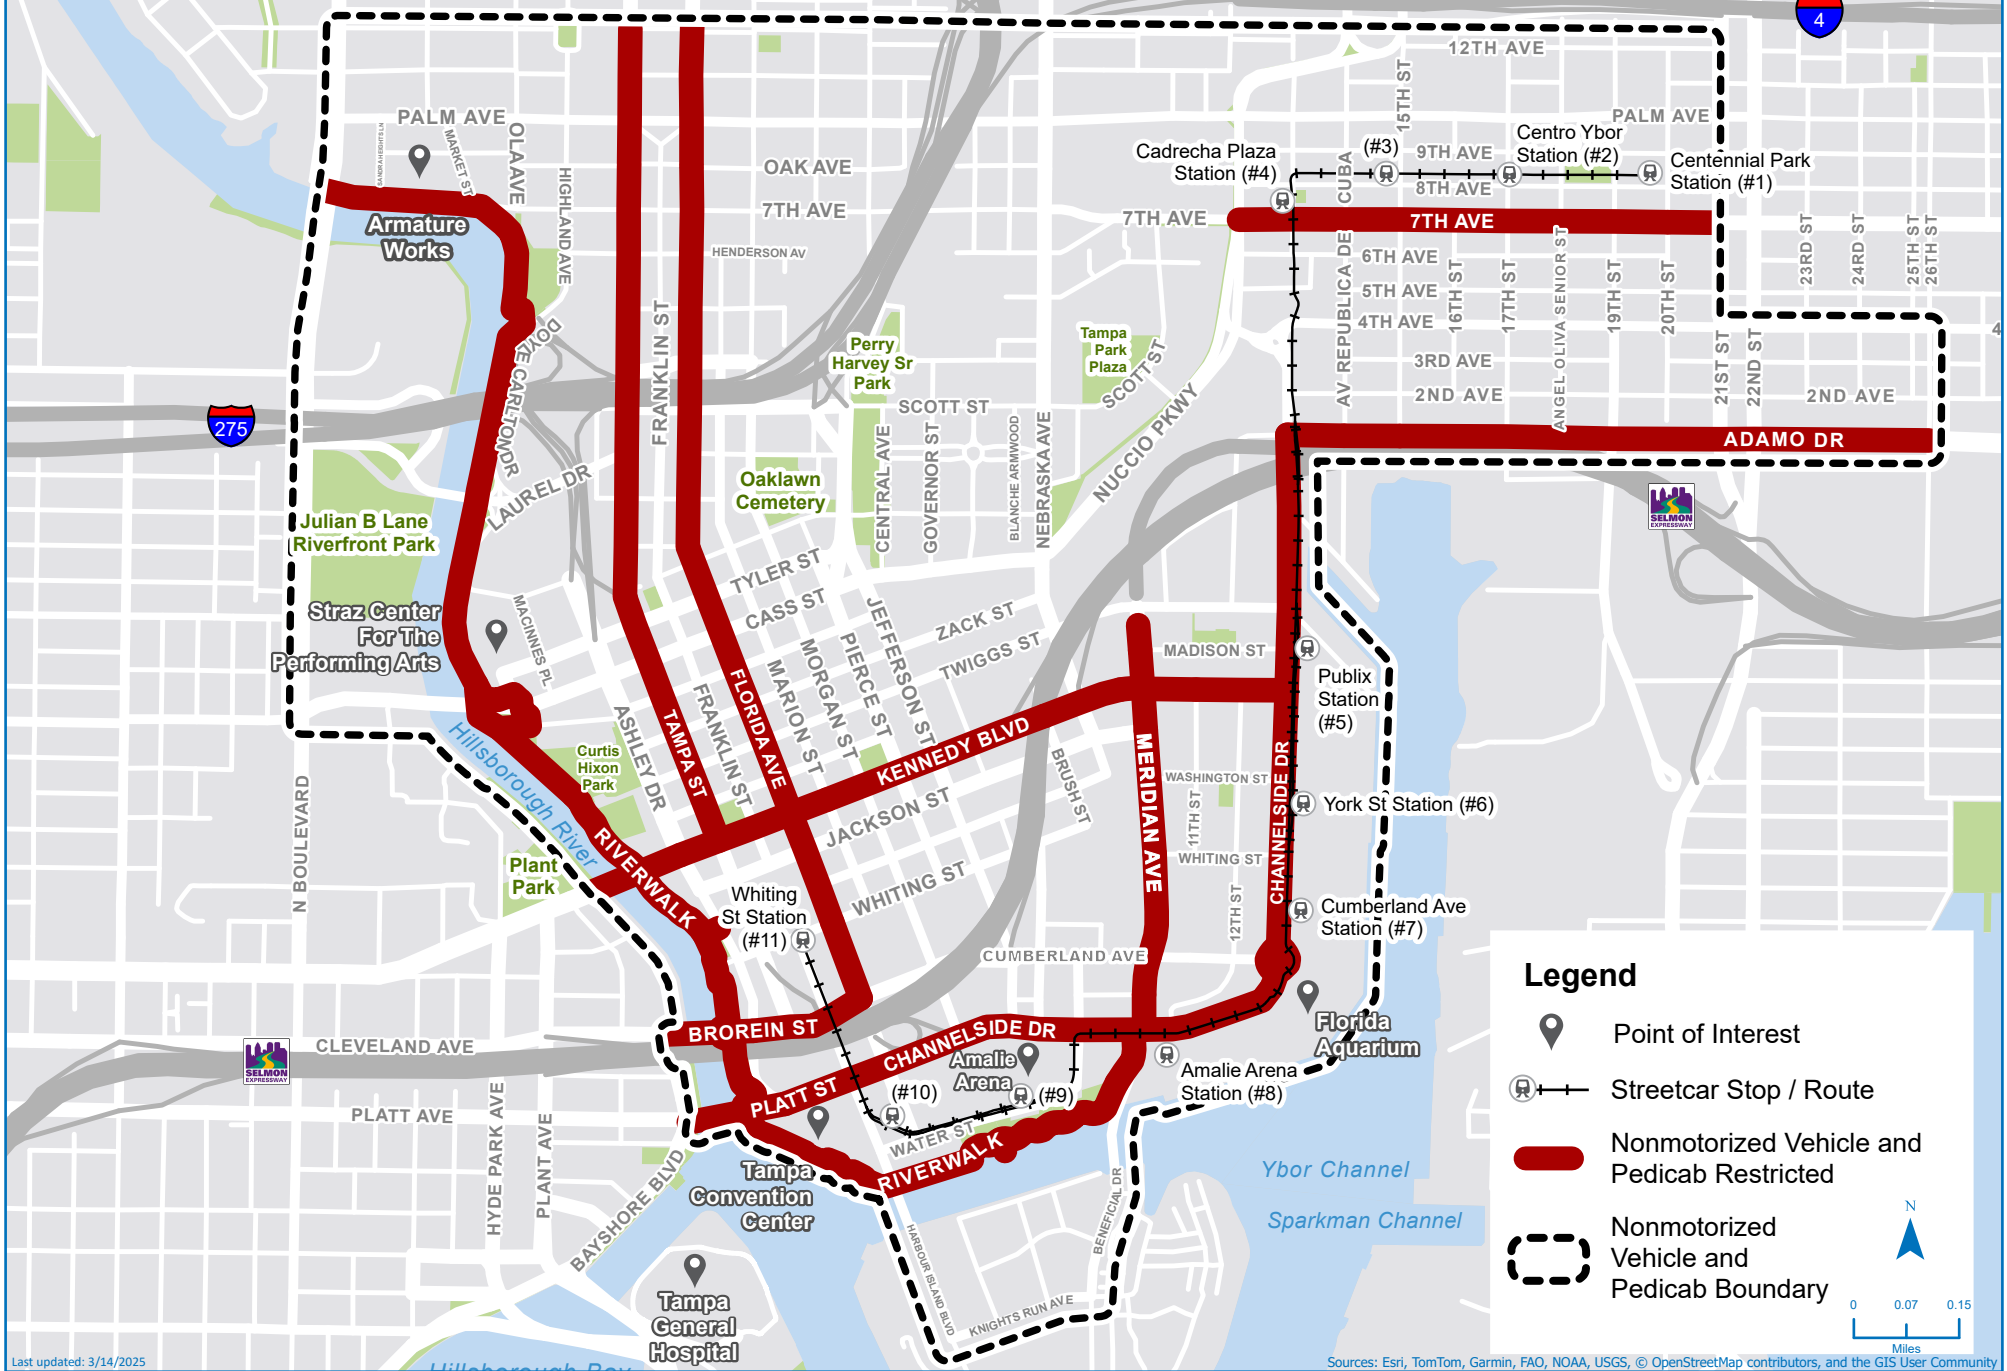

Restricted Nonmotorized Vehicle and Pedicab Routes

Legend

- Point of Interest
- Streetcar Stop / Route
- Nonmotorized Vehicle and Pedicab Restricted
- Nonmotorized Vehicle and Pedicab Boundary

0 0.07 0.15 Miles