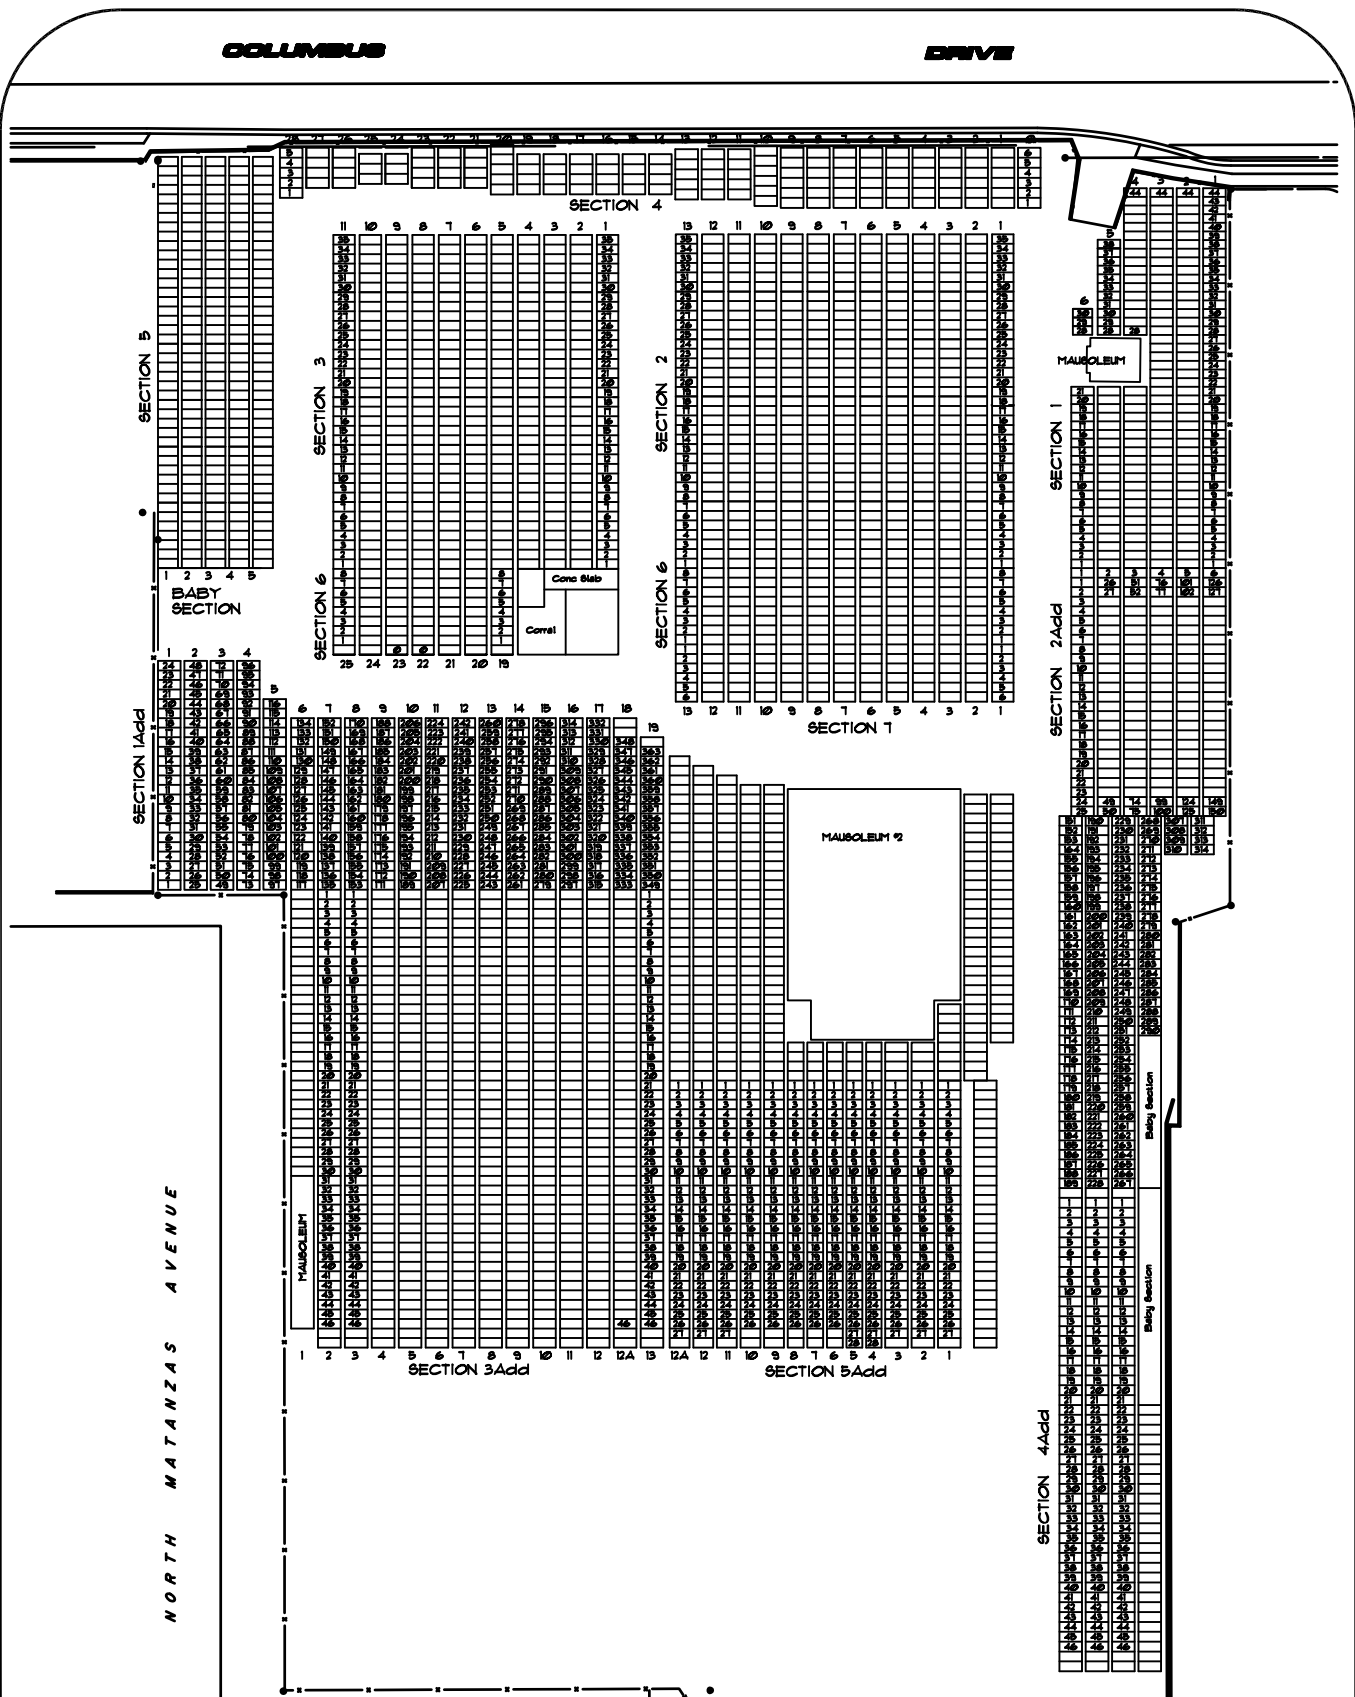

COLUMBUS

DRIVE

MARTI COLON CEMETERY

3110 W. COLUMBUS DRIVE