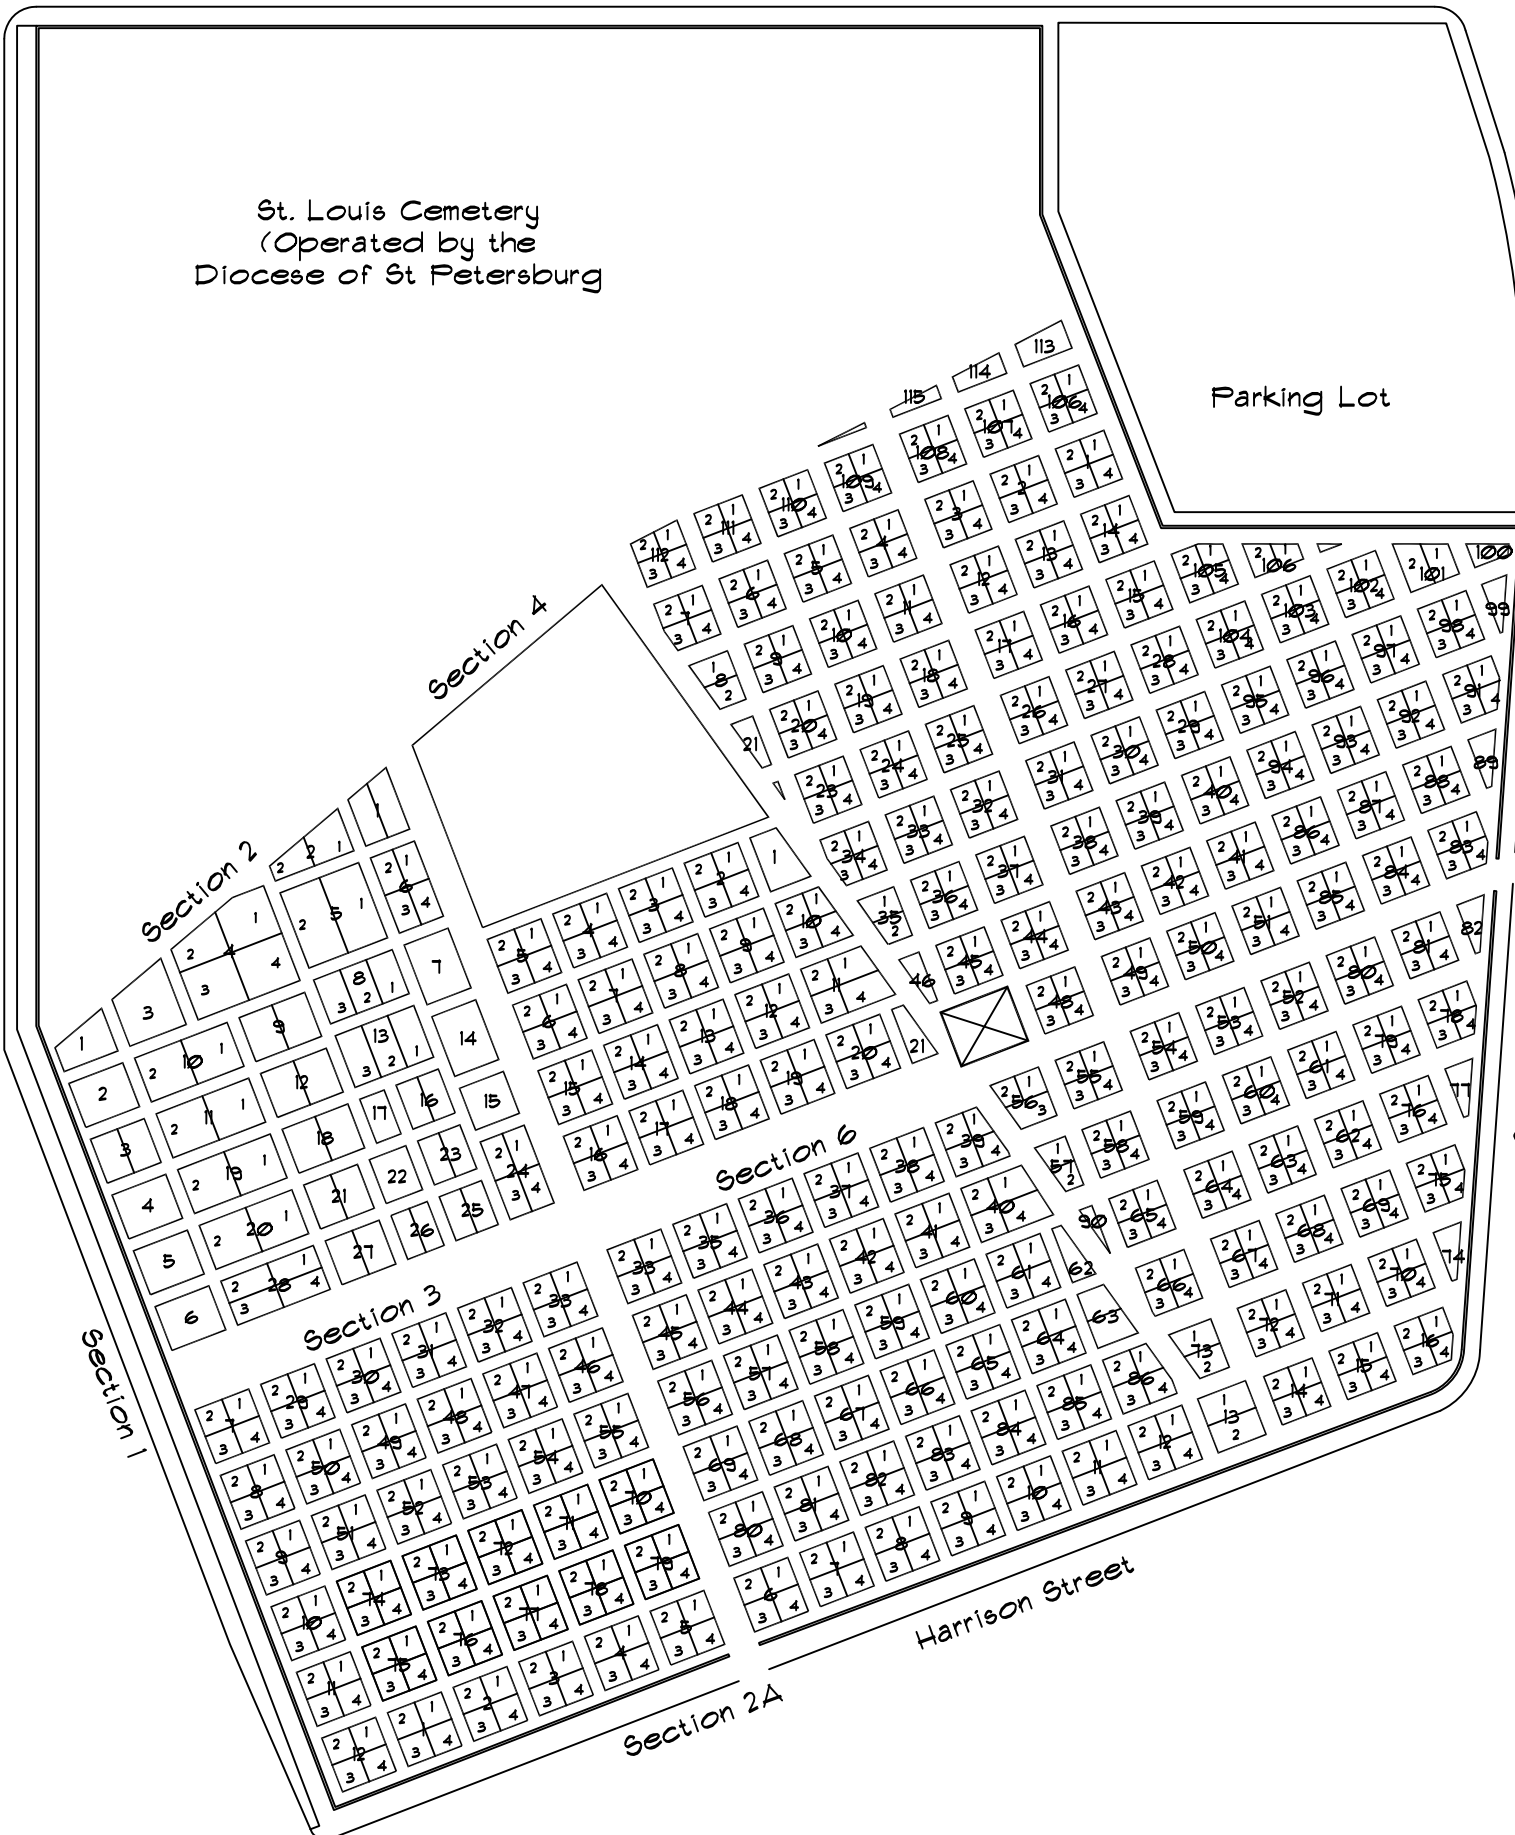

Laurel Street

St. Louis Cemetery  
(Operated by the  
Diocese of St Petersburg)

Parking Lot

Morgan Street

Jefferson Street

**OAKLAWN CEMETERY**  
606 E. HARRISON STREET

SCALE IN FEET