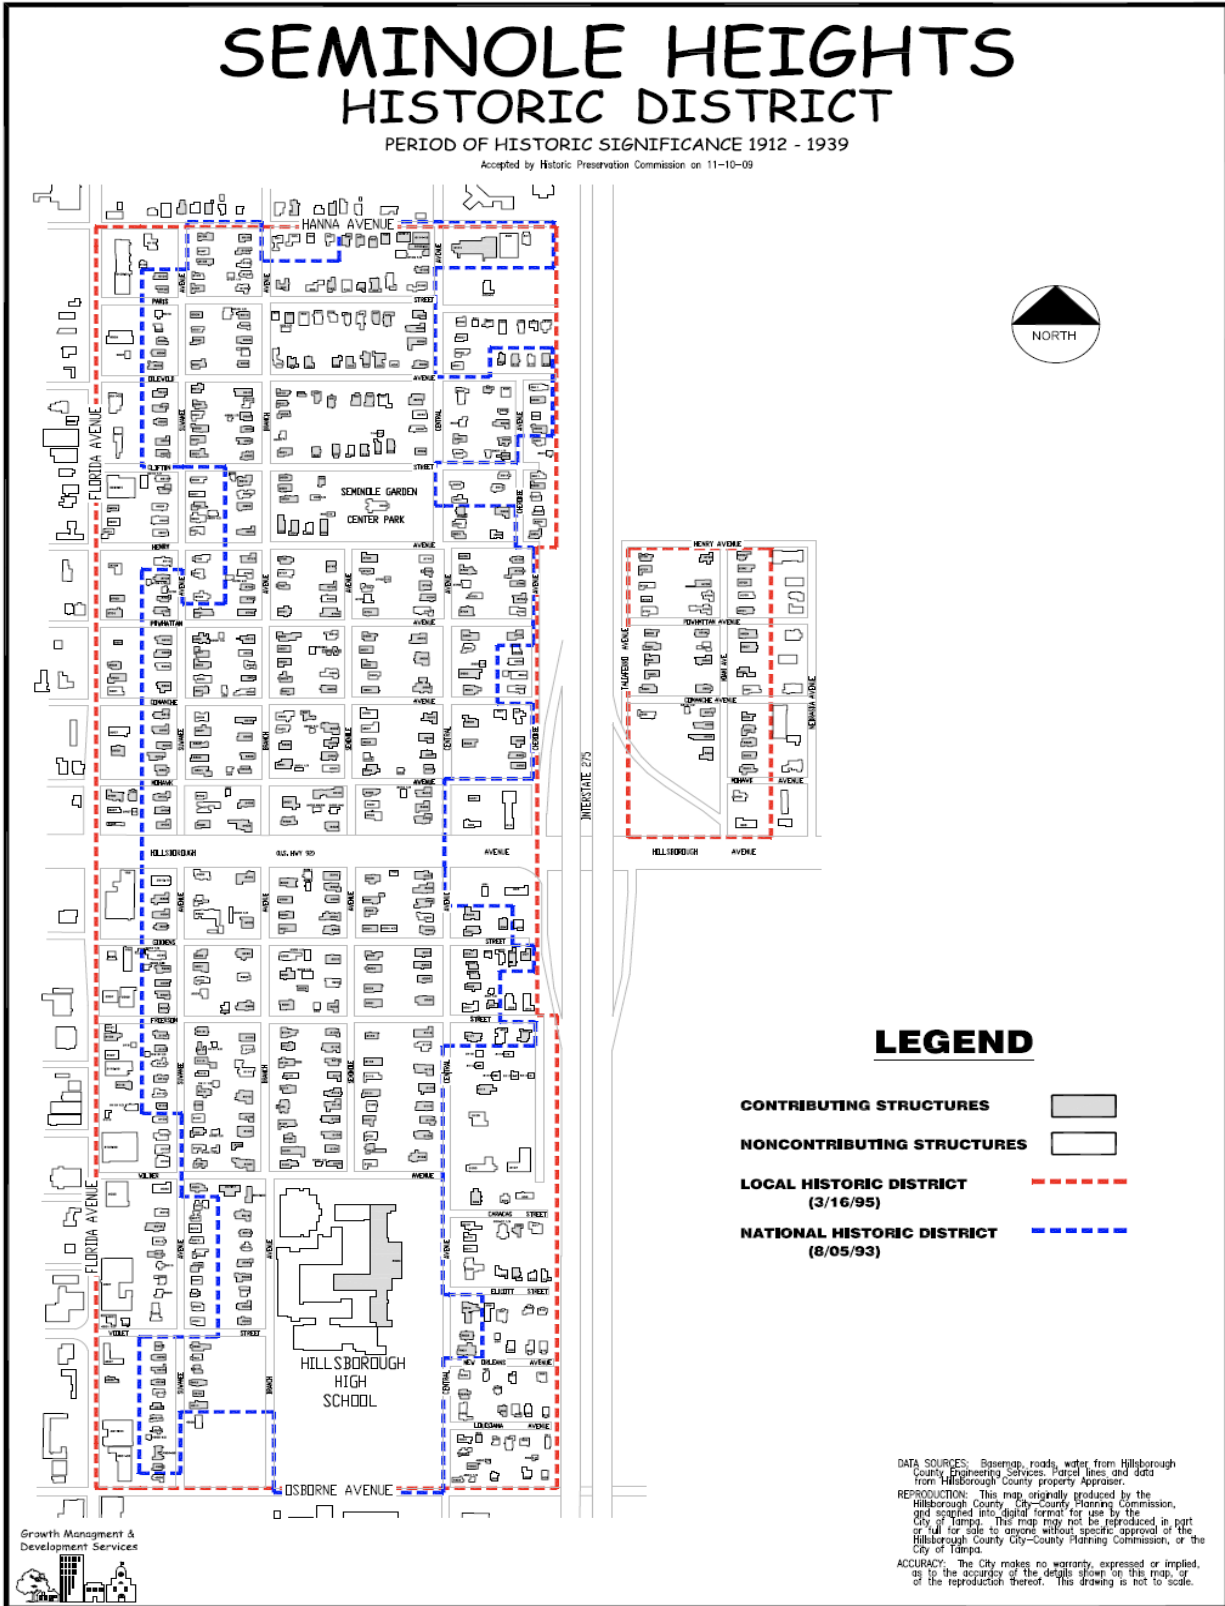

Seminole Heights Historic District

SEMINOLE HEIGHTS HISTORIC DISTRICT

PERIOD OF HISTORIC SIGNIFICANCE 1912 - 1939

LEGEND

- **CONTRIBUTING STRUCTURES**
- **NONCONTRIBUTING STRUCTURES**
- **LOCAL HISTORIC DISTRICT**
  (3/16/95)
- **NATIONAL HISTORIC DISTRICT**
  (8/05/93)