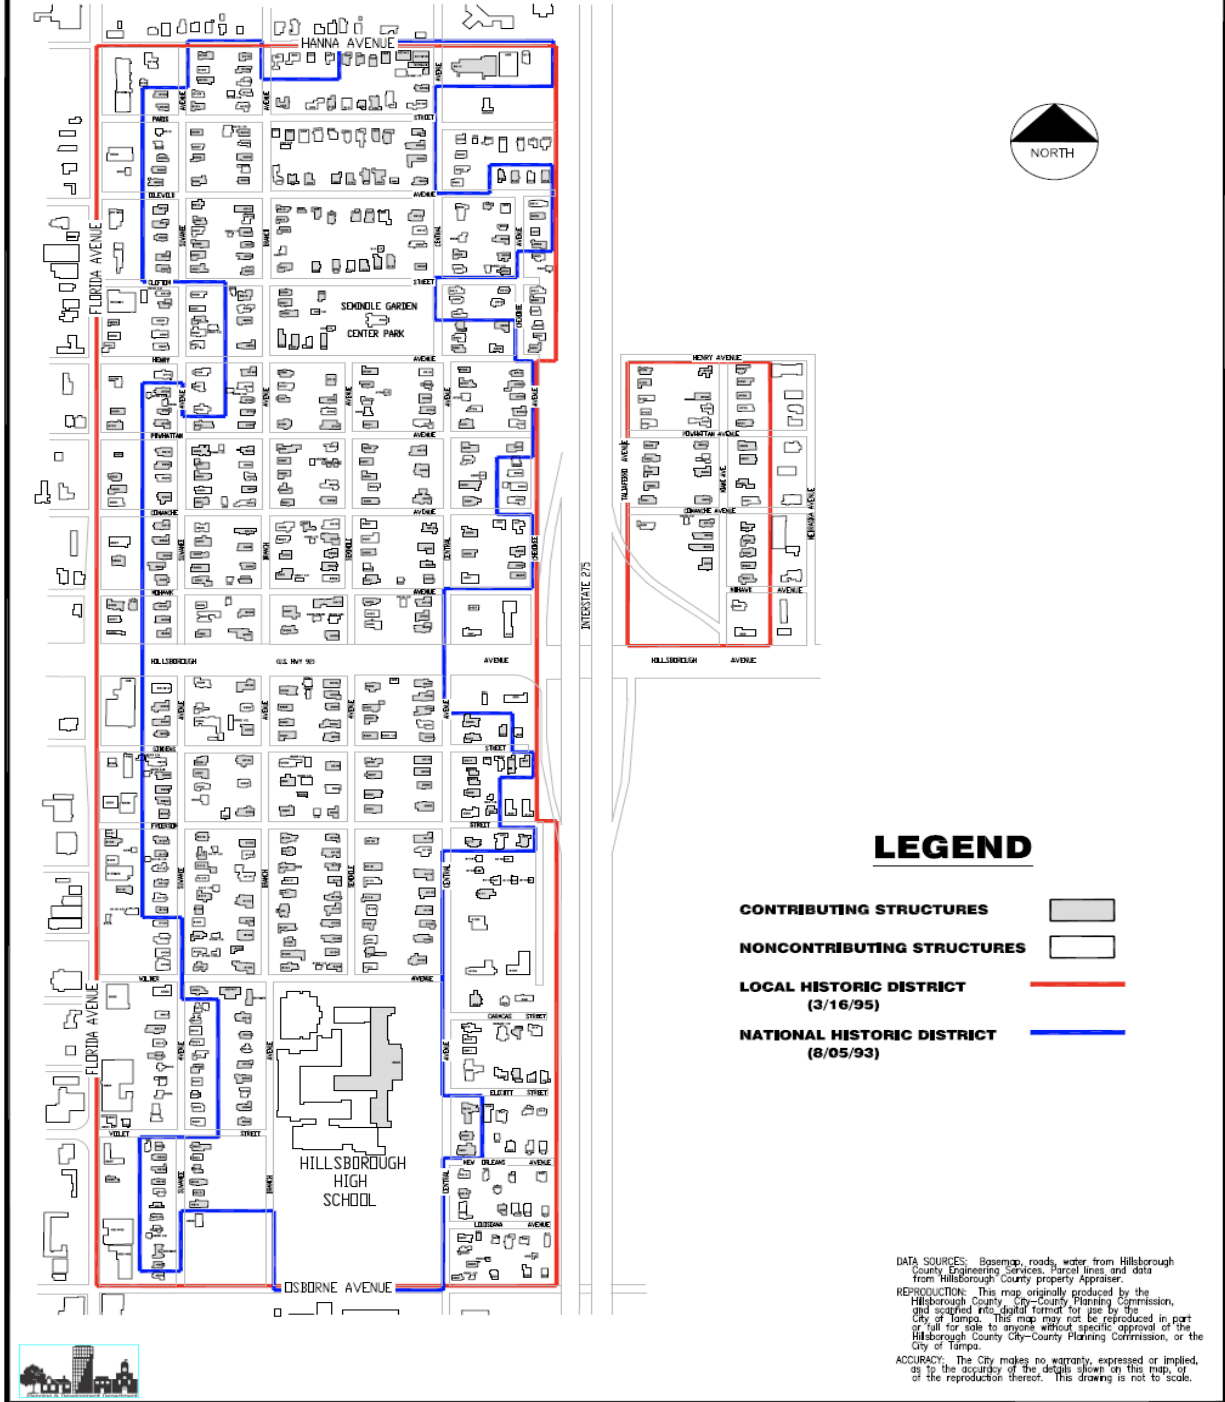

Seminole Heights Historic District

SEMINOLE HEIGHTS HISTORIC DISTRICT

PERIOD OF HISTORIC SIGNIFICANCE 1912 - 1939

LEGEND

- CONTRIBUTING STRUCTURES
- NONCONTRIBUTING STRUCTURES
- LOCAL HISTORIC DISTRICT (3/16/95)
- NATIONAL HISTORIC DISTRICT (8/05/93)