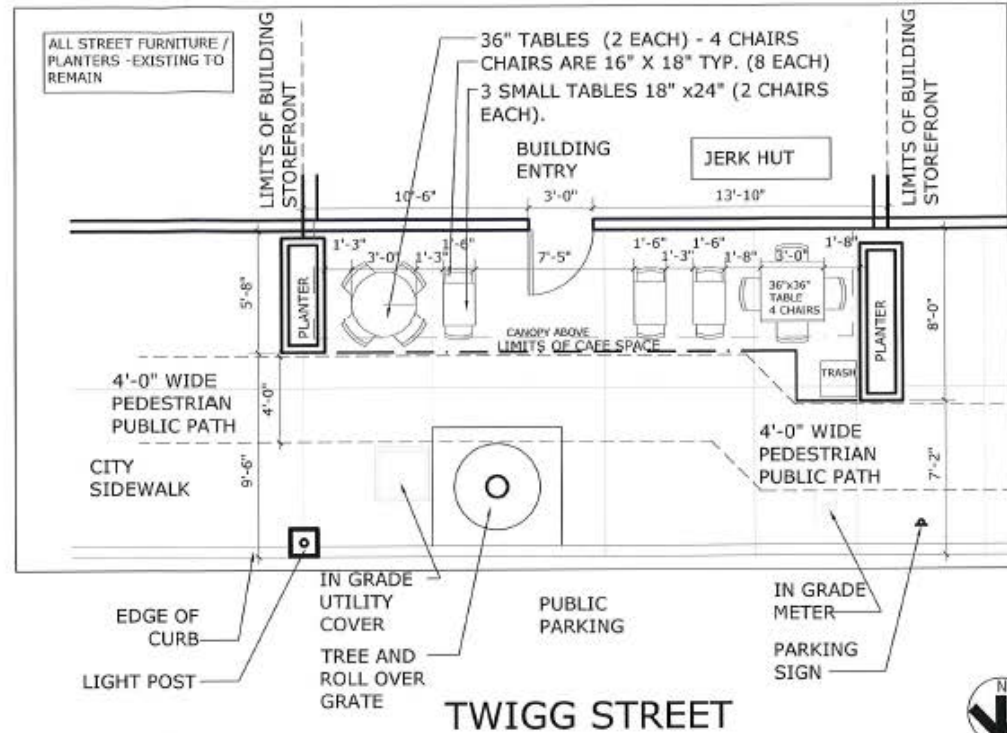

EXISTING PLANTER DIVIDER TO REMAIN

EXISTING SEATING AREA TO REMAIN

EXISTING OVERHEAD CANOPY TO REMAIN

EXISTING CONDITIONS

EXISTING PLANTER DIVIDER TO REMAIN

PARKING SIGN

APPOX. LIMITS OF CAFE

EXTERIOR SEATING PLAN