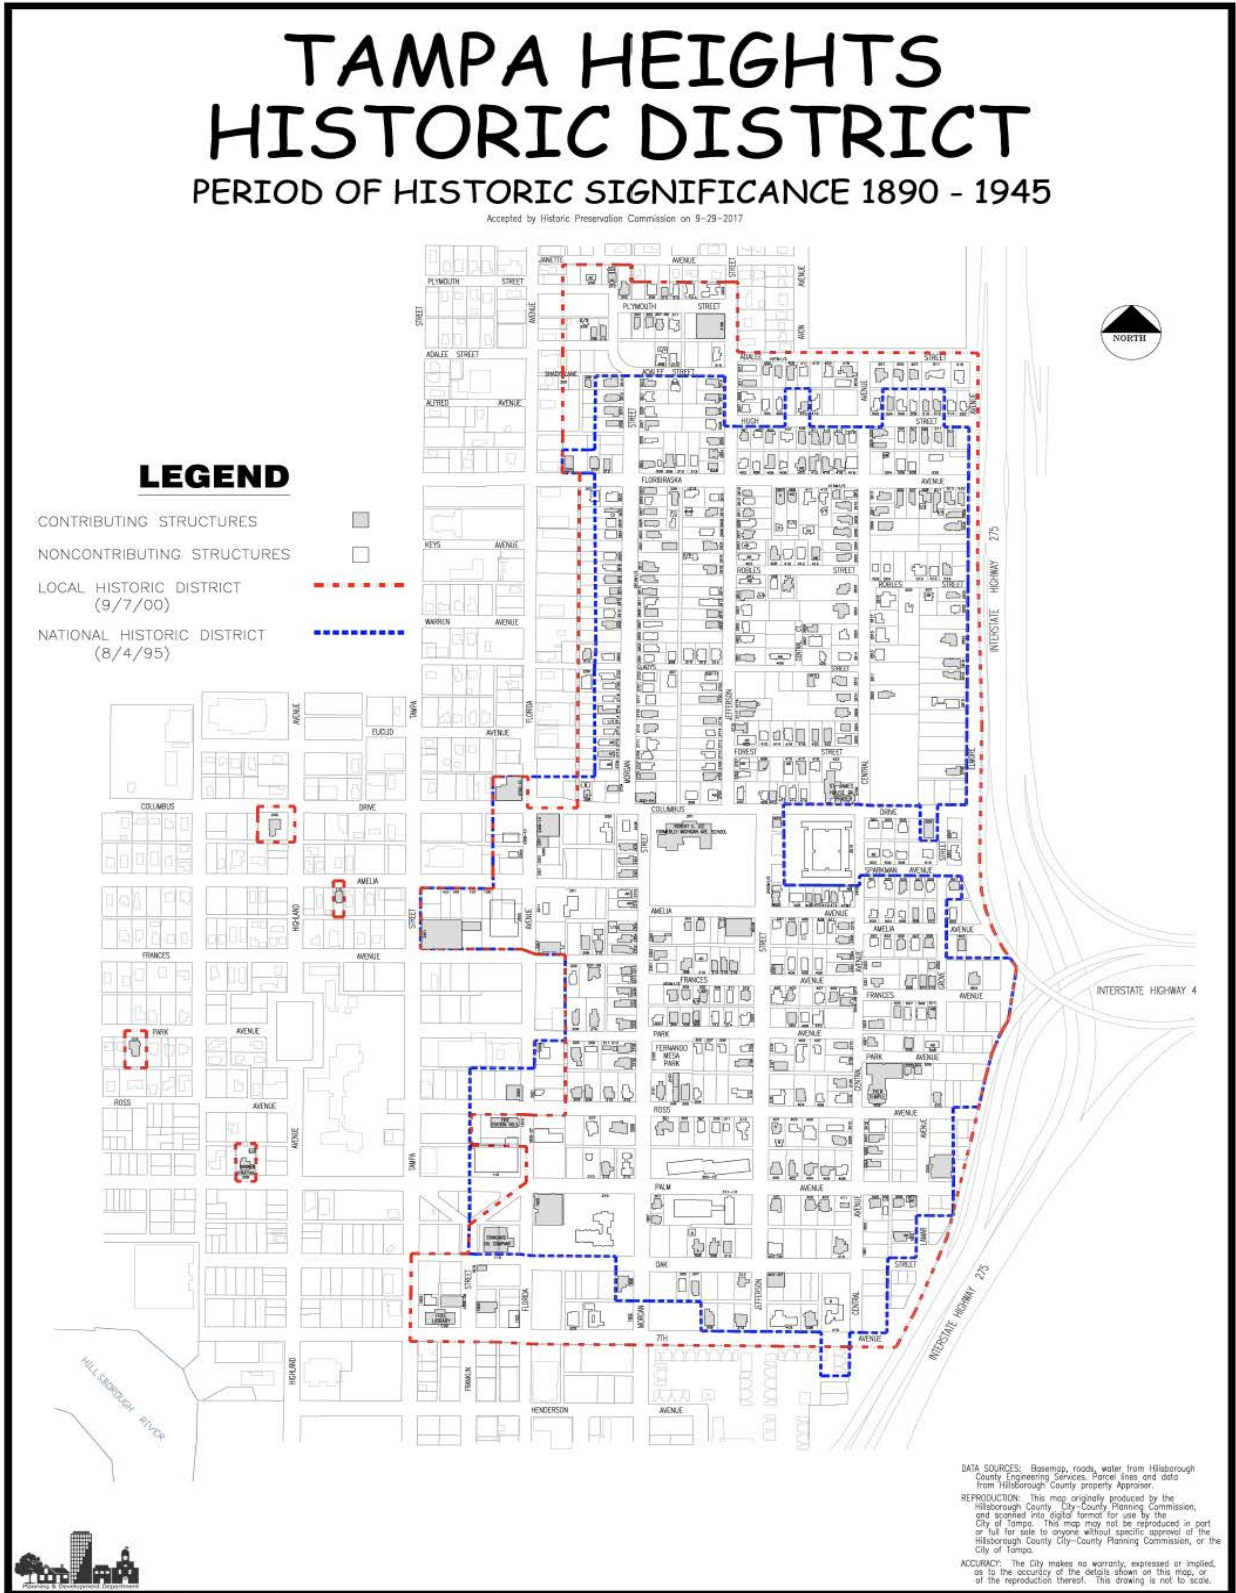

Tampa Heights Historic District

TAMPA HEIGHTS HISTORIC DISTRICT PERIOD OF HISTORIC SIGNIFICANCE 1890 - 1945