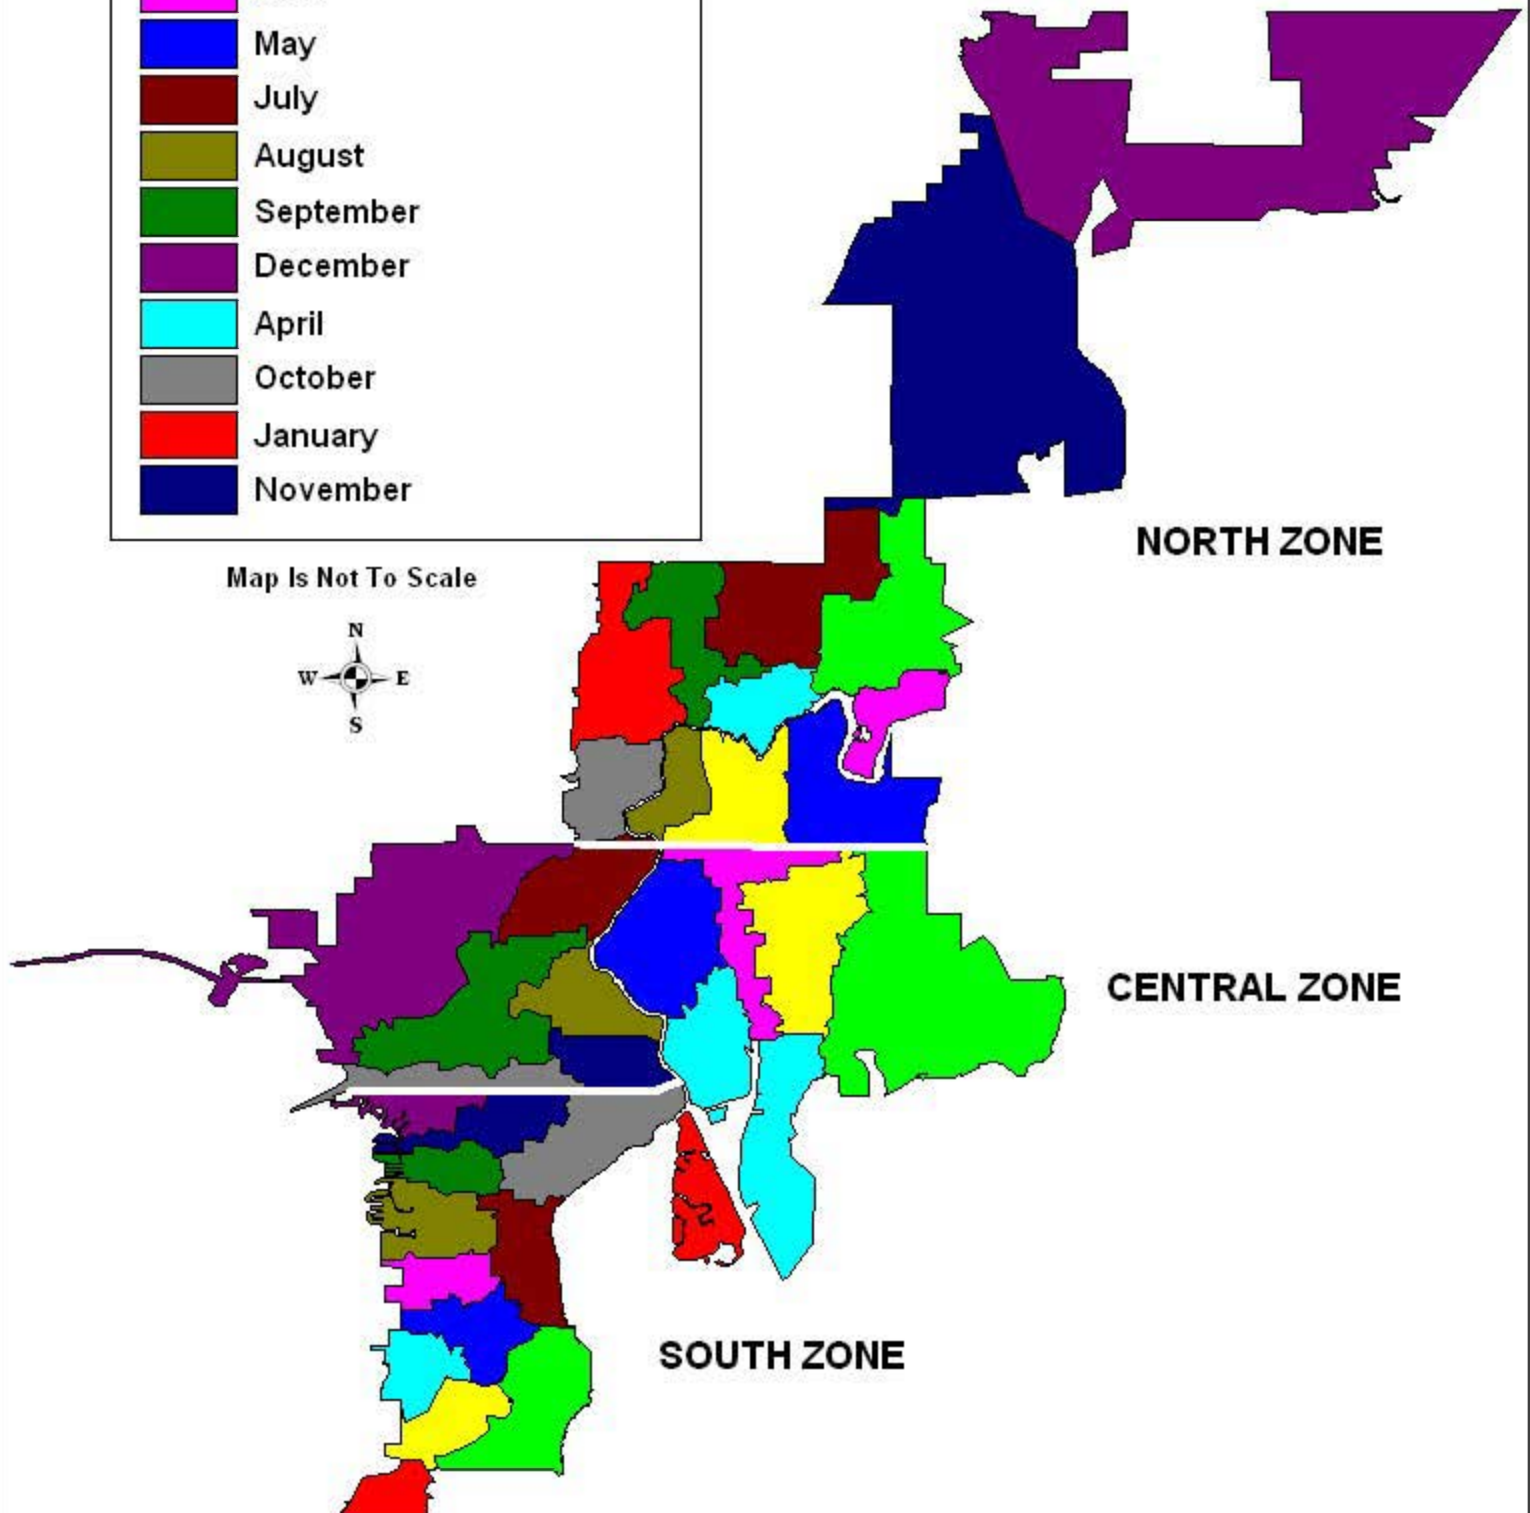

STORMWATER'S MONTHLY PLAN

Zone Maintenance By Month

- March
- February
- June
- May
- July
- August
- September
- December
- April
- October
- January
- November

Map Is Not To Scale

NORTH ZONE

CENTRAL ZONE

SOUTH ZONE